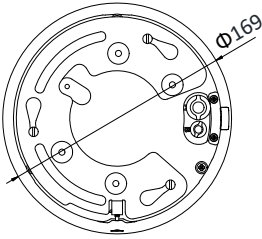

Specification

Camera Module	
Image Sensor	1/2.5" progressive scan CMOS
Min. Illumination	Color: 0.005 Lux @(F1.6, AGC ON) B/W: 0.001 Lux @(F1.6, AGC ON) 0 Lux with IR
White Balance	Auto/Manual/ATW (Auto-tracking White Balance)/Indoor/Outdoor/Fluorescent Lamp/Sodium Lamp
AGC	Auto/Manual
Shutter Time	1/1 s to 1/30,000 s
Day & Night	IR Cut Filter
Digital Zoom	16×
Privacy Mask	24 programmable privacy masks
Focus Mode	Auto/Semi-automatic/Manual
WDR	120 dB WDR
Lens	
Focal Length	4.8 mm to 120 mm, 25× optical
Zoom Speed	Approx. 3.2 s (optical lens, wide-tele)
FOV	Horizontal field of view: 57.6° to 2.5° (wide-tele) Vertical field of view: 34.4° to 1.4° (wide-tele) Diagonal field of view: 64.5° to 2.9° (wide-tele)
Working Distance	10 mm to 1500 mm (wide-tele)
Aperture Range	F1.6 to F3.5
IR	
IR Distance	50 m
Smart IR	Support
PTZ	
Movement Range (Pan)	360° endless
Pan Speed	Configurable, from 0.1°/s to 300°/s Preset Speed: 350°/s
Movement Range (Tilt)	From -5° to 90° (auto-flip)
Tilt Speed	Configurable, from 0.1°/s to 160°/s Preset Speed: 200°/s
Proportional Zoom	Support
Presets	300
Patrol Scan	8 patrols, up to 32 presets for each patrol
Pattern Scan	4 pattern scans, record time over 10 minutes for each scan
Power-off Memory	Support
Park Action	Preset/Pattern Scan/Patrol Scan/Auto Scan/Tilt Scan/Random Scan/Frame Scan/Panorama Scan
PTZ Position Display	Support
Preset Freezing	Support
Scheduled Task	Preset/Pattern Scan/Patrol Scan/Auto Scan/Tilt Scan/Random Scan/Frame Scan/Panorama Scan/Dome Reboot/Dome Adjust/Aux Output
Compression Standard	
Video Compression	Main Stream: H.265+/H.265/H.264+/H.264 Sub-Stream: H.265/H.264/MJPEG Third Stream: H.265/H.264/MJPEG
H.264 Type	Baseline Profile/Main Profile/High Profile
H.264+	Support
H.265 Type	Main Profile

Dimensions	Φ 169 mm × 161 mm (Φ 6.65" × 6.34")
Weight	Approx. 2.45 kg (5.40 lb)

Order Model

DS-2DE4A425IW, 12 VDC & PoE+ (802.3 at, class4)

Dimensions

Unit: mm

Accessories

DS-1605ZJ

Wall Mounting Bracket