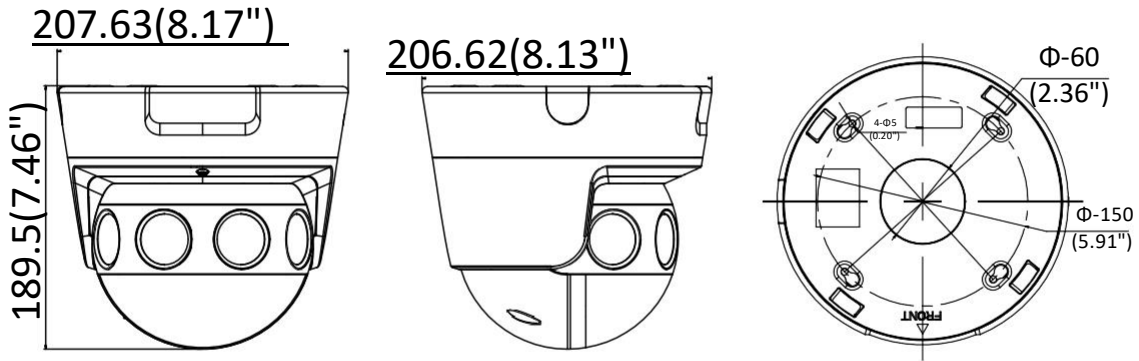

Dimension

Accessory

Unit: mm