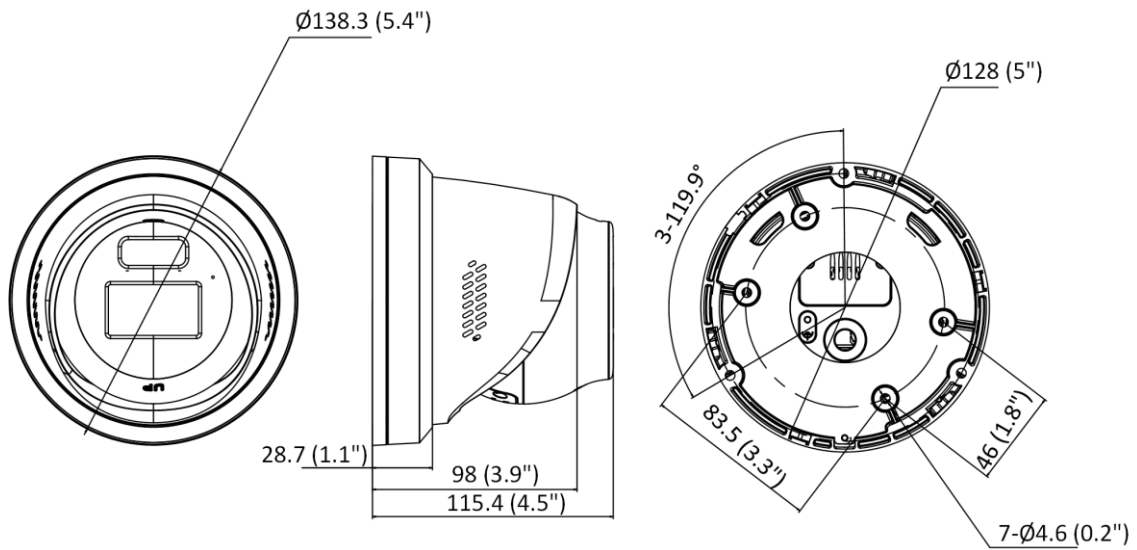

▪ **Dimension**

Unit: mm (inch)

▪ **Accessory**

▪ **Optional**

DS-1273ZJ-140 Wall Mount	DS-1276ZJ-SUS Corner Mount	DS-1275ZJ-SUS Vertical Pole Mount	DS-1271ZJ-140 Pendant Mount	DS-1273ZJ-140B Wall Mount
DS-1280ZJ-PT6 Junction Box