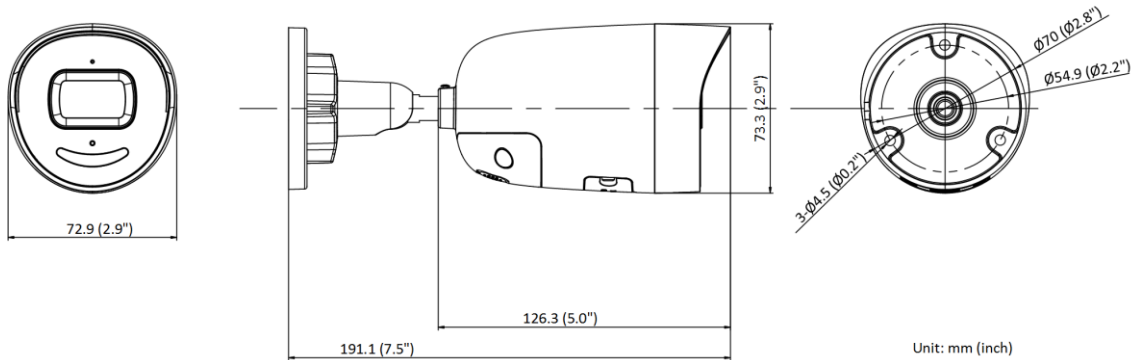

▪ **Dimension**