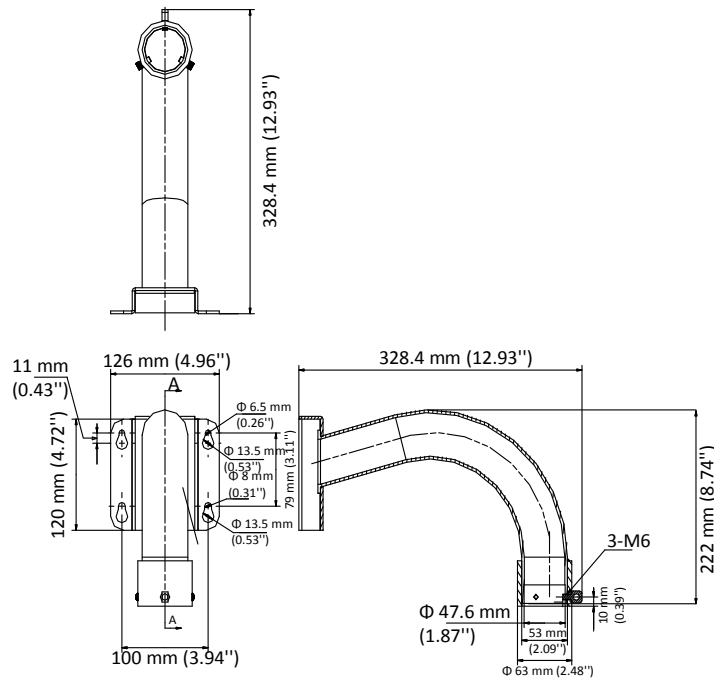

DS-1697ZJ-Y3(OS)

Wall Mount

Feature

- Anti-corrosion design for adverse environments
- The safety rope enables convenient installation

Dimension

Available Model

DS-1697ZJ-Y3(OS)

Parameter

Model	DS-1697ZJ-Y
Parameters	Wall Mount
Appearance	Silver moon grey
Material	SUS316L
Dimension	126 mm × 222 mm × 328 mm (4.96" × 8.74" × 12.93")
Weight	Approx. 2307 g (5.09 lb.)

Note

- The mount should be installed on a flat surface.
- Waterproof rubber is necessary for the outdoor application.
- The wall should be capable of supporting at least 3 times as much as the total weight of the camera, and the mount.
- The maximum load capacity of the mount is 8 kg (17.64 lb.).