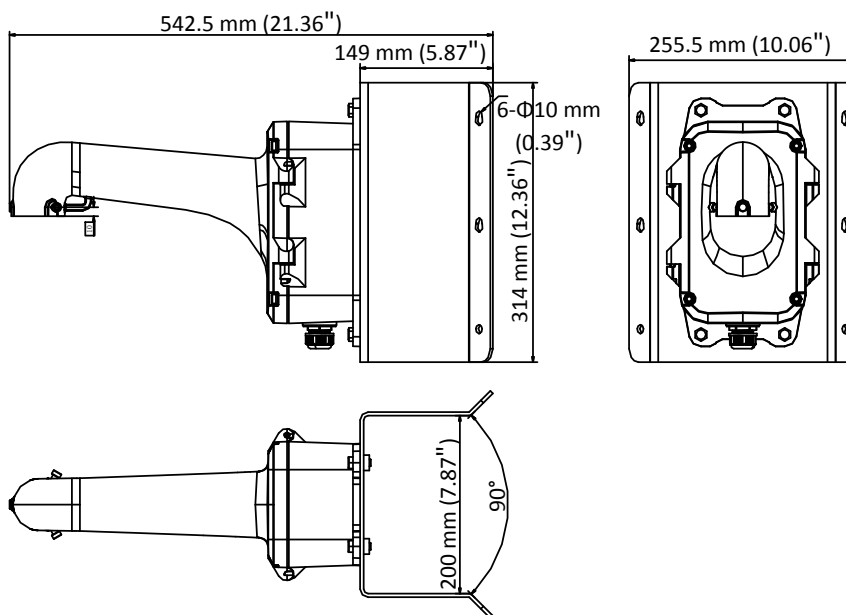

DS-1604ZJ-BOX-Corner

Corner Mounting Bracket for Speed Dome

Feature

- Corner mounting bracket with the junction box
- Aluminum alloy and steel material with surface spray treatment
- Supports bottom outlet and back outlet
- Able to place the power adapter (AC 24 V, 3 A) in the junction box
- The hook for safety rope facilitates speed dome's installation

Dimension

Available Model

DS-1604ZJ-BOX-Corner

Parameter

Model	DS-1604ZJ-BOX-Corner
Parameters	Corner Mounting Bracket for Speed Dome
Appearance	Hikvision White
Material	Aluminum Alloy and Steel
Dimension	542.5 mm × 255.5 mm × 200 mm (21.36" × 10.06" × 7.87")
Weight	6.2 Kg (13.67 lb.)

Note

- The bracket should be installed on the flat surface.
- Waterproof rubber is necessary for the outdoor application.
- The wall must be capable of supporting at least 3 times as much as the total weight of the speed dome and the bracket.
- The bracket's maximum load capacity is 10 Kg (22 lb.).