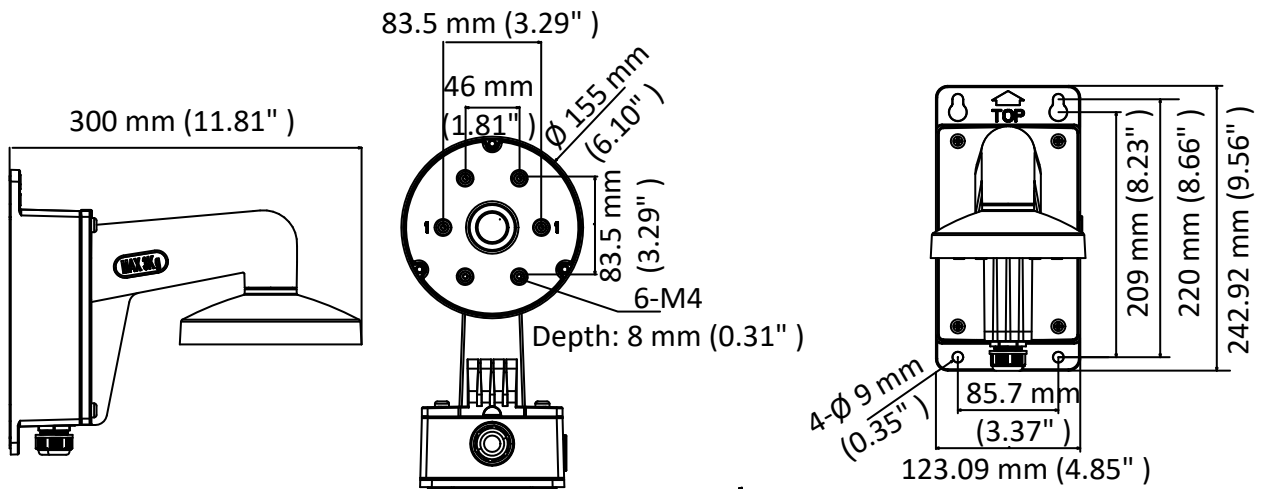

DS-1473ZJ-155B

Wall Mount for Dome Camera

Feature

- Aluminum alloy with surface spray treatment
- The cap facilitates the installation
- Waterproof design

Dimension

Available Model

DS-1473ZJ-155B

Parameter

Model	DS-1473ZJ-155B
Parameters	Wall Mount for Dome Camera
Appearance	Hikvision White
Material	Aluminum Alloy
Dimension	$\varnothing 155$ mm \times 243 mm \times 300 mm (6.10" \times 9.56" \times 11.81")
Weight	1750 g (3.86 lb.)

Note

- The mount should be installed on the flat surface.
- The waterproof rubber is necessary for the outdoor application.
- The wall must be capable of supporting at least 3 times as much as the total weight of the camera, and the mount.
- The mount's maximum load capacity is 3 kg (6.61 lb.).