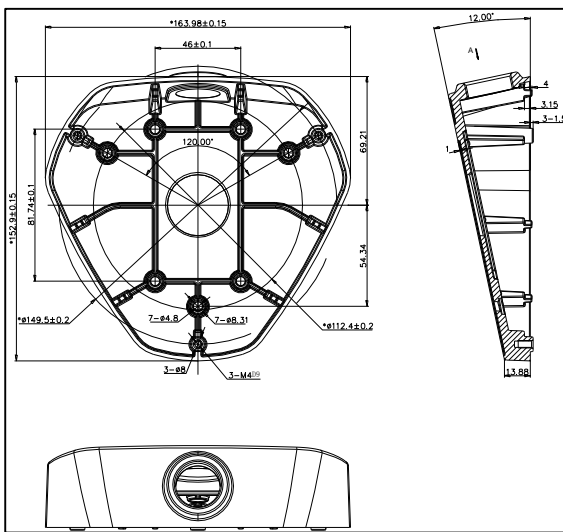

DS-1281ZJ-DM25

Inclined Ceiling Mount Bracket for Dome Camera

Features:

- Aluminum alloy material with surface spray treatment
- Cable hole on bracket makes the feature better

Dimension:

Order Model:

DS-1281ZJ-DM25

Parameter:

Model	DS-1281ZJ-DM25
Parameters	Inclined Ceiling Mount Bracket for Dome Camera
Appearance	Hikvision White
Material	Aluminum Alloy
Dimension	153×164×45mm
Weight	300g

Notice:

- The bracket should be installed on flat wall
- Waterproof rubber is necessary for outdoor application
- The wall must be capable of supporting over 3 times as much as the total weight of the camera and the mount.
- The maximum load capacity of the bracket is 4.5KG

Note: The actual dome camera may vary from the picture above.