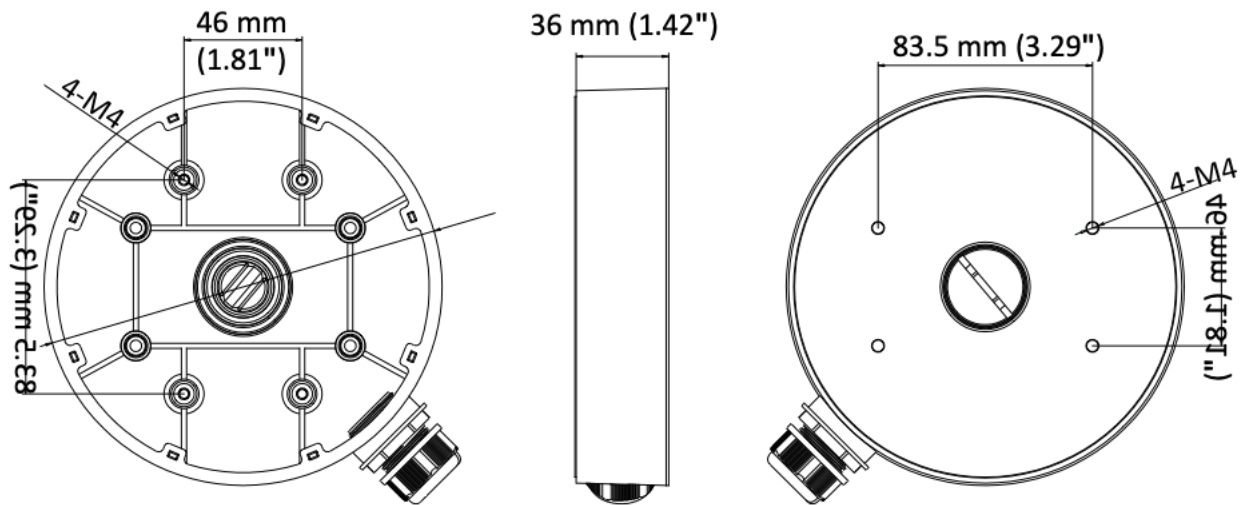

DS-1280ZJ-DM55

Junction Box

Features

- Aluminum alloy with surface spray treatment
- With cable outlet(s)
- Applies to both indoor conditions, and outdoor conditions

Dimension

Available Model

DS-1280ZJ-DM55

Parameter

Parameters: DS-1280ZJ-DM55

Junction Box

Appearance: Hikvision White

Material: Aluminum Alloy

Dimension: Φ 155 mm \times 36 mm (Φ 6.1" \times 1.42")

Weight: 300 g (0.66 lb.)

Notes

- The mount should be installed on the flat surface.
- Waterproof rubber is necessary for the outdoor application.
- The wall must be capable of supporting at least 3 times as much as the total weight of the camera, and the junction box.
- The maximum load capacity of the junction box is 2 kg (4.4 lb.).