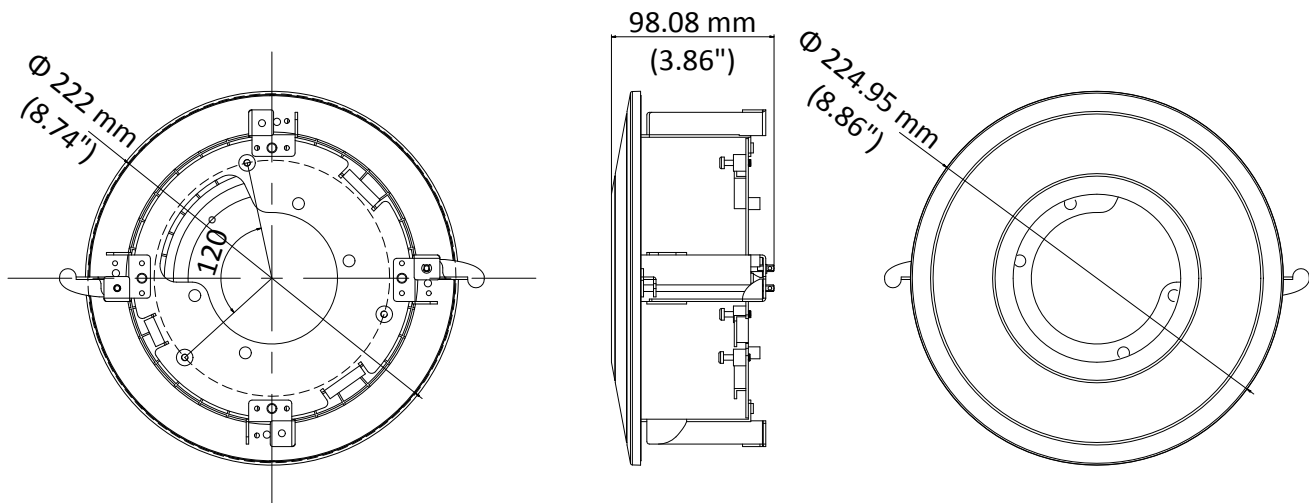

## DS-1227ZJ-DM26

In-Ceiling Mounting Bracket for Dome Camera

### Features

- Steel and plastic material with surface spray treatment
- Magnetic design facilitates dome camera installation
- In-ceiling mounting saves installation space

### Dimension

\*  $\Phi$  222 mm ( $\Phi$  8.86") is the diameter for the cable hole on the ceiling.

### Parameters

Model	DS-1227ZJ-DM26
Parameters	In-Ceiling Mounting Bracket for Dome Camera
Appearance	Hikvision White
Material	Steel and Plastic
Dimension	$\Phi$ 224.95 mm $\times$ 98.08 mm ( $\Phi$ 8.86" $\times$ 3.86")
Weight	660 g (1.46 lb.)