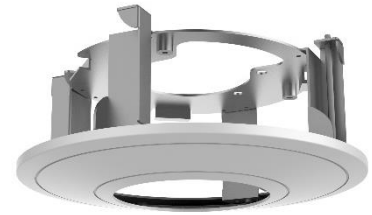

## DS-1227ZJ-DM26

In-Ceiling Mounting Bracket for Dome Camera

### Features

- Steel and plastic material with surface spray treatment
- Magnetic design facilitates dome camera installation
- In-ceiling mounting saves installation space

### Dimension

\*  $\Phi$  222 mm ( $\Phi$  8.86") is the diameter for the cable hole on the ceiling.

### Parameters

Model	DS-1227ZJ-DM26
Parameters	In-Ceiling Mounting Bracket for Dome Camera
Appearance	Hikvision White
Material	Steel and Plastic
Dimension	$\Phi$ 224.95 mm $\times$ 98.08 mm ( $\Phi$ 8.86" $\times$ 3.86")
Weight	660 g (1.46 lb.)