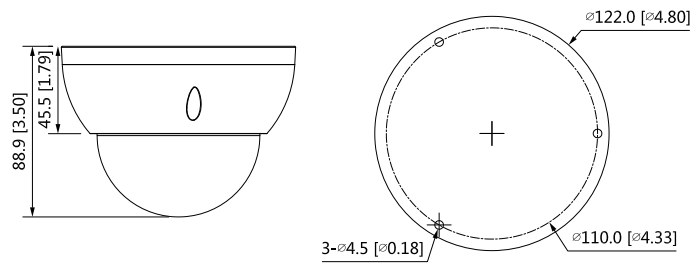

Environment	
Operating Conditions	-30°C to +60°C (-22°F to +140°F)/less than≤95%
Storage Conditions	-40°C to +60°C (-40°F to +140°F)
Ingress Protection	IP67; IK10

Structure	
Casing	Metal
Dimensions	Φ122 mm x 88.9 mm (Φ4.8" x 3.5")
Net Weight	492 g (1.1 lb)

Dimensions (mm[inch])

Accessories

Optional: