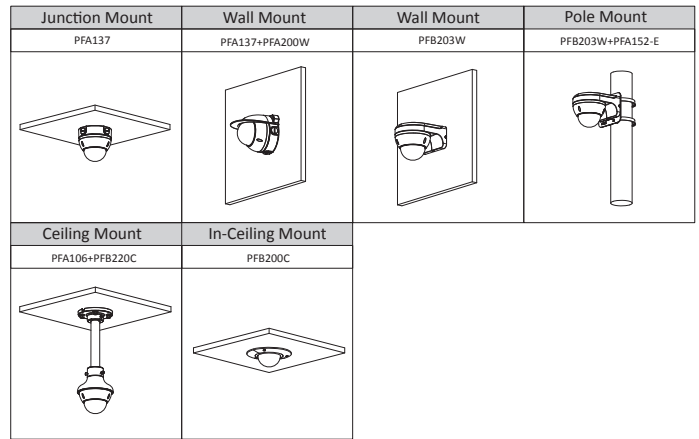

Gross Weight	663 g (1.5 lb)

Ordering Information

Type	Part Number	Description
5MP Camera	DH-IPC-HDBW3541RP-ZS	5MP Lite AI IR Vari-focal Dome Network Camera,PAL
	DH-IPC-HDBW3541RN-ZS	5MP Lite AI IR Vari-focal Dome Network Camera,NTSC
Accessories (optional)	PFA137	Junction Box
	PFB203W	Wall Mount
	PFA152-E	Pole Mount
	PFA200W	Rain Shade
	PFA106	Mount Adapter
	PFB220C	Celling Mount
	PFB200C	In-Celling Mount
	PFM321D	DC12V1A Power Adapter
	LR1002-1ET/1EC	Single-port Long Reach Ethernet over Coax Extender
	PFM900-E	Integrated Mount Tester
PFM114	TLC SD Card