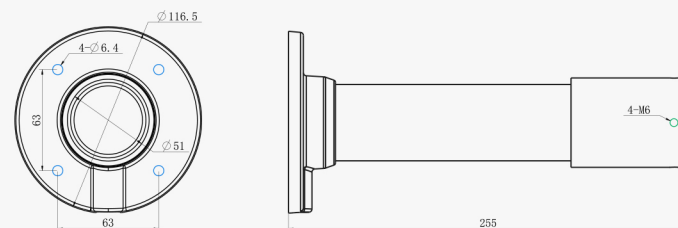

A42 Pendant Mount

Weight: 650g
Dimension: $\phi 116.5 \times 255$ mm
Applicable Model:
Speed Dome