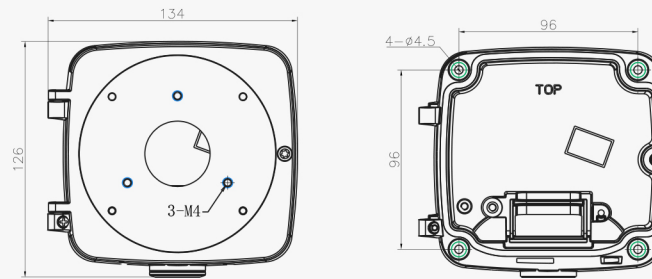

A63 Junction Box

Weight: 620g
Dimension: 134*126*40mm
Applicable Model:
Mini Bullet,
Vandal-proof Motorized Mini Bullet