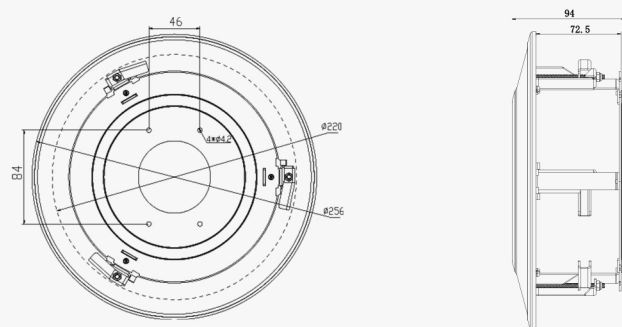

## A76 Pendant Mount

Weight: 620g  
Dimension:  $\phi 136$ \*L (L is default as 300mm, also can be extended with A76-L)  
Applicable Model:  
[Fisheye Camera](#), [Pro Dome](#)

## A76-L Extension Lever

Weight: 315g  
Dimension: 34\*300mm  
Applicable Model:  
[A76](#)

## A77 Wall Mount

Weight: 650g  
Dimension: 262\*185\*138mm  
Applicable Model:  
[Mini PTZ Dome](#)

## A78 Recessed Mount

Weight: 715g  
Dimension:  $\Phi 256$ \*94mm  
Applicable Model:  
[Pro Dome](#), [Mini PTZ Dome](#)