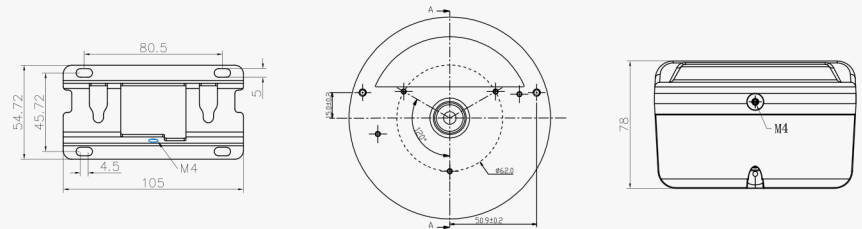

## A43 Junction Box

Weight: 1000g  
Dimension: 195\*164\*80mm  
Applicable Model:  
A41, A42

## A62 Junction Box

Weight: 510g  
Dimension: 134\*126\*40mm  
Applicable Model:  
Pro Bullet, Mini PTZ Bullet(Only for Wall Mount Version.)

## A63 Junction Box

Weight: 620g  
Dimension: 134\*126\*40mm  
Applicable Model:  
Mini Bullet,  
Vandal-proof Motorized Mini Bullet

## A71 Wall Mount

Weight: 530g  
Dimension: 162\*124\*78mm  
Applicable Model:  
IR Mini Dome,  
Vandal-proof Mini Dome,  
Weather-proof Mini Dome,  
AF Motorized Mini Dome,  
Panoramic Mini Dome