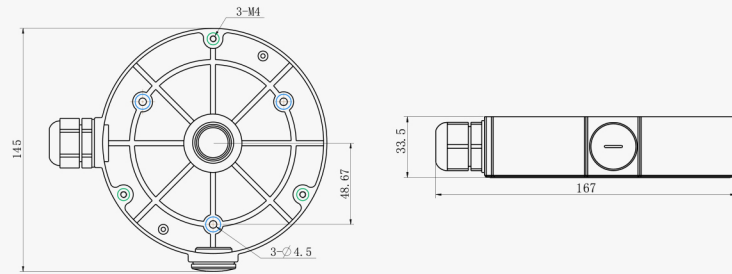

## A71 Wall Mount

Weight: 530g  
Dimension: 162\*124\*78mm  
Applicable Model:  
IR Mini Dome,  
Vandal-proof Mini Dome,  
Weather-proof Mini Dome,  
AF Motorized Mini Dome,  
Panoramic Mini Dome

## A72 Wall Mount

Weight: 560g  
Dimension: 238\*159\*136mm  
Applicable Model:  
Pro Dome,  
Fisheye Camera

## A73 Adapter Plate

Weight: 28g  
Dimension: 115\*122.5\*10mm  
Applicable Model:  
Vandal-proof Mini Dome

## A76 Pendant Mount

Weight: 620g  
Dimension:  $\phi 136$ \*L (L is default as 300mm, also can be extended with A76-L)  
Applicable Model:  
[Fisheye Camera](#), [Pro Dome](#)