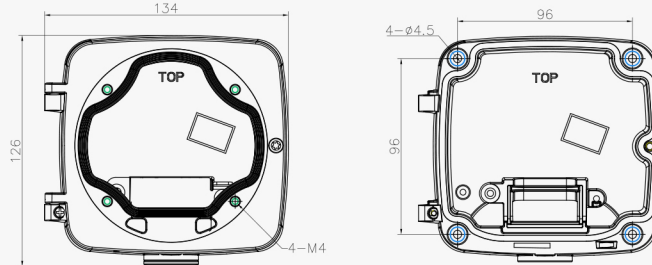

A62 Junction Box

Weight: 510g
Dimension: 134*126*40mm
Applicable Model:
Pro Bullet, Mini PTZ Bullet(Only for Wall Mount Version.)