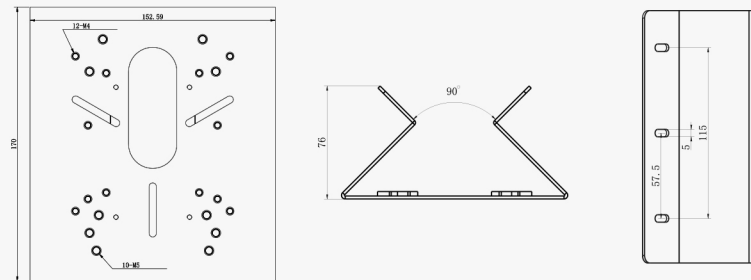

## A01 Pole Mount

Weight: 720g  
Dimension: 170\*51.5\*152.6mm  
Applicable Model:  
Mini Bullet,  
Vandal-proof Mini Bullet,  
Vandal-proof Motorized Mini Bullet,  
Panoramic Mini Bullet,  
A41, A62, A63, A71, A72, A77

## A03 External Corner Bracket

Weight: 900g  
Dimension: 152.5\*170\*76mm  
Applicable Model:  
Mini Bullet,  
Vandal-proof Mini Bullet,  
Vandal-proof Motorized Mini Bullet,  
Panoramic Mini Bullet,  
A41, A62, A63, A71, A72, A77

## A41 Wall Mount

Weight: 400g  
Dimension: 200\*129\*100mm  
Applicable Model:  
Speed Dome

## A76-L Extension Lever

Weight: 315g  
Dimension: 34\*300mm  
Applicable Model:  
[A76](#)