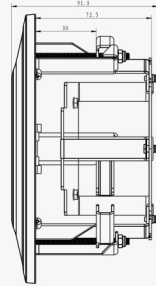

A82 Recessed Mount

Weight: 475g
Dimension: $\Phi 168.7 \times 91.3\text{mm}$
Applicable Model:
[IR Mini Dome](#)