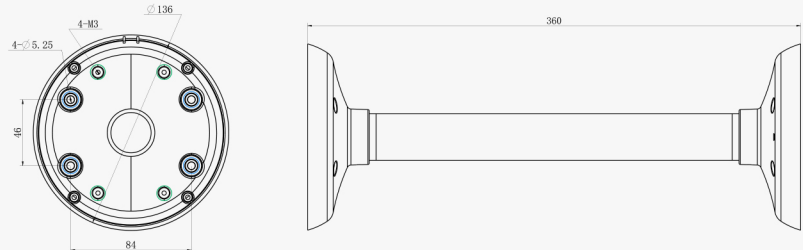

## A73 Adapter Plate

Weight: 28g  
Dimension: 115\*122.5\*10mm  
Applicable Model:  
Vandal-proof Mini Dome

## A75 Junction Box

Weight: 200g  
Dimension: 145\*167\*33.5mm  
Applicable Model:  
[Pro Dome](#), [Fisheye Camera](#)

## A76 Pendant Mount

Weight: 620g  
Dimension:  $\phi 136$ \*L (L is default as 300mm, also can be extended with A76-L)  
Applicable Model:  
[Fisheye Camera](#), [Pro Dome](#)

## A76-L Extension Lever

Weight: 315g  
Dimension: 34\*300mm  
Applicable Model:  
[A76](#)