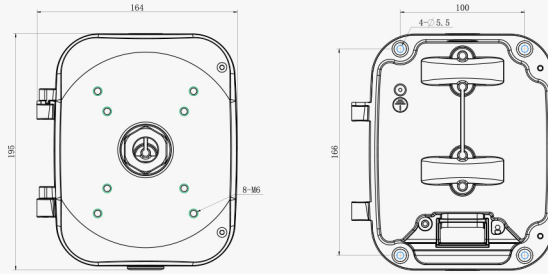

A43 Junction Box

Weight: 1000g
Dimension: 195*164*80mm
Applicable Model:
A41, A42