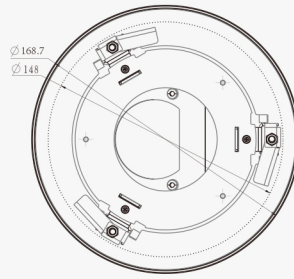

A81 Recessed Mount

Weight: 450g
Dimension: $\Phi 168.7 \times 91.3\text{mm}$
Applicable Model:
[Weather-proof Mini Dome](#)