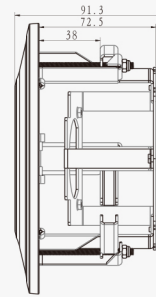

A81 Recessed Mount

Weight: 450g
Dimension: $\Phi 168.7 \times 91.3\text{mm}$
Applicable Model:
[Weather-proof Mini Dome](#)