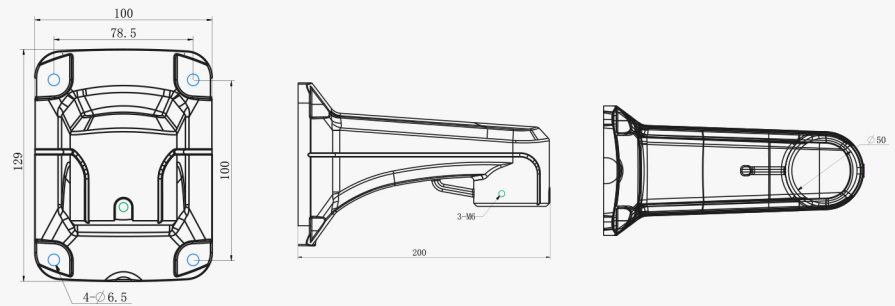

## A01 Pole Mount

Weight: 720g  
Dimension: 170\*51.5\*152.6mm  
Applicable Model:  
Mini Bullet,  
Vandal-proof Mini Bullet,  
Vandal-proof Motorized Mini Bullet,  
Panoramic Mini Bullet,  
A41, A62, A63, A71, A72, A77

## A03 External Corner Bracket

Weight: 900g  
Dimension: 152.5\*170\*76mm  
Applicable Model:  
Mini Bullet,  
Vandal-proof Mini Bullet,  
Vandal-proof Motorized Mini Bullet,  
Panoramic Mini Bullet,  
A41, A62, A63, A71, A72, A77

## A41 Wall Mount

Weight: 400g  
Dimension: 200\*129\*100mm  
Applicable Model:  
Speed Dome

## A76-L Extension Lever

Weight: 315g  
Dimension: 34\*300mm  
Applicable Model:  
[A76](#)