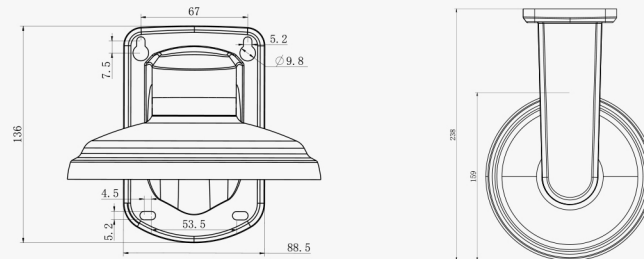

## A63 Junction Box

Weight: 620g  
Dimension: 134\*126\*40mm  
Applicable Model:  
Mini Bullet,  
Vandal-proof Motorized Mini Bullet

## A71 Wall Mount

Weight: 530g  
Dimension: 162\*124\*78mm  
Applicable Model:  
IR Mini Dome,  
Vandal-proof Mini Dome,  
Weather-proof Mini Dome,  
AF Motorized Mini Dome,  
Panoramic Mini Dome

## A73 Adapter Plate

Weight: 28g  
Dimension: 115\*122.5\*10mm  
Applicable Model:  
Vandal-proof Mini Dome

## A76-L Extension Lever

Weight: 315g  
Dimension: 34\*300mm  
Applicable Model:  
[A76](#)