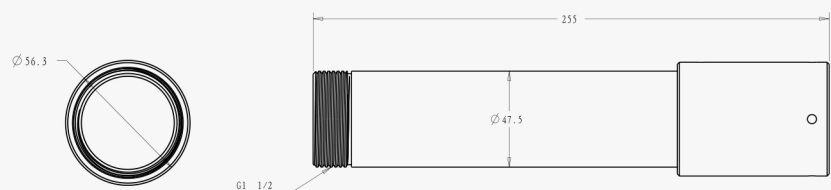

A42-L Extension Lever

Weight: 325g
Dimension: $\phi 47.5 \times 255$ mm
Applicable Model:
A42, A79