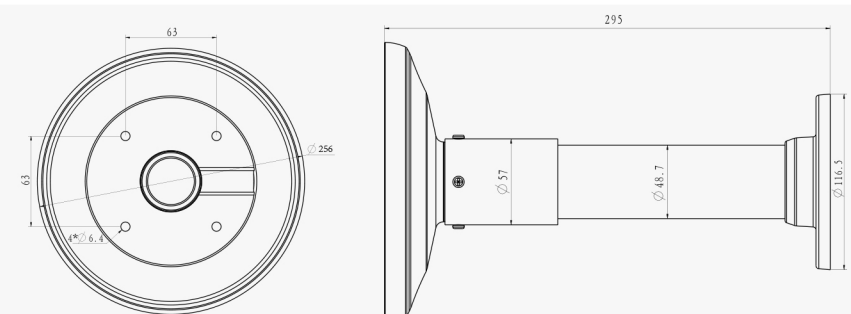

A79 Pendant Mount

Weight: 850g
Dimension: $\Phi 256$ *295mm
Applicable Model:
[Mini PTZ Dome](#)