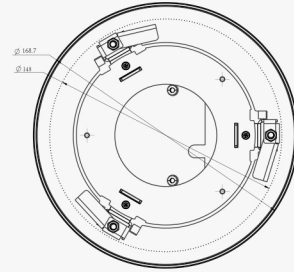

A82 Recessed Mount

Weight: 475g
Dimension: $\Phi 168.7 \times 91.3\text{mm}$
Applicable Model:
[IR Mini Dome](#)