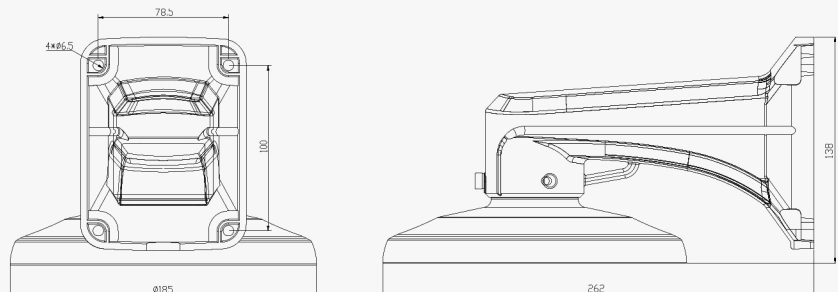

A77 Wall Mount

Weight: 650g
Dimension: 262*185*138mm
Applicable Model:
[Mini PTZ Dome](#)