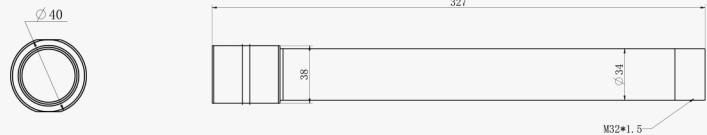

A76-L Extension Lever

Weight: 315g
Dimension: 34*300mm
Applicable Model:
[A76](#)