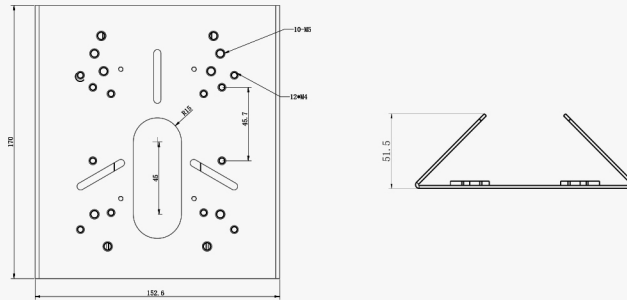

## A01 Pole Mount

Weight: 720g  
Dimension: 170\*51.5\*152.6mm  
Applicable Model:  
Mini Bullet,  
Vandal-proof Mini Bullet,  
Vandal-proof Motorized Mini Bullet,  
Panoramic Mini Bullet,  
A41, A62, A63, A71, A72, A77

## A03 External Corner Bracket

Weight: 900g  
Dimension: 152.5\*170\*76mm  
Applicable Model:  
Mini Bullet,  
Vandal-proof Mini Bullet,  
Vandal-proof Motorized Mini Bullet,  
Panoramic Mini Bullet,  
A41, A62, A63, A71, A72, A77

## A41 Wall Mount

Weight: 400g  
Dimension: 200\*129\*100mm  
Applicable Model:  
Speed Dome

## A76-L Extension Lever

Weight: 315g  
Dimension: 34\*300mm  
Applicable Model:  
[A76](#)