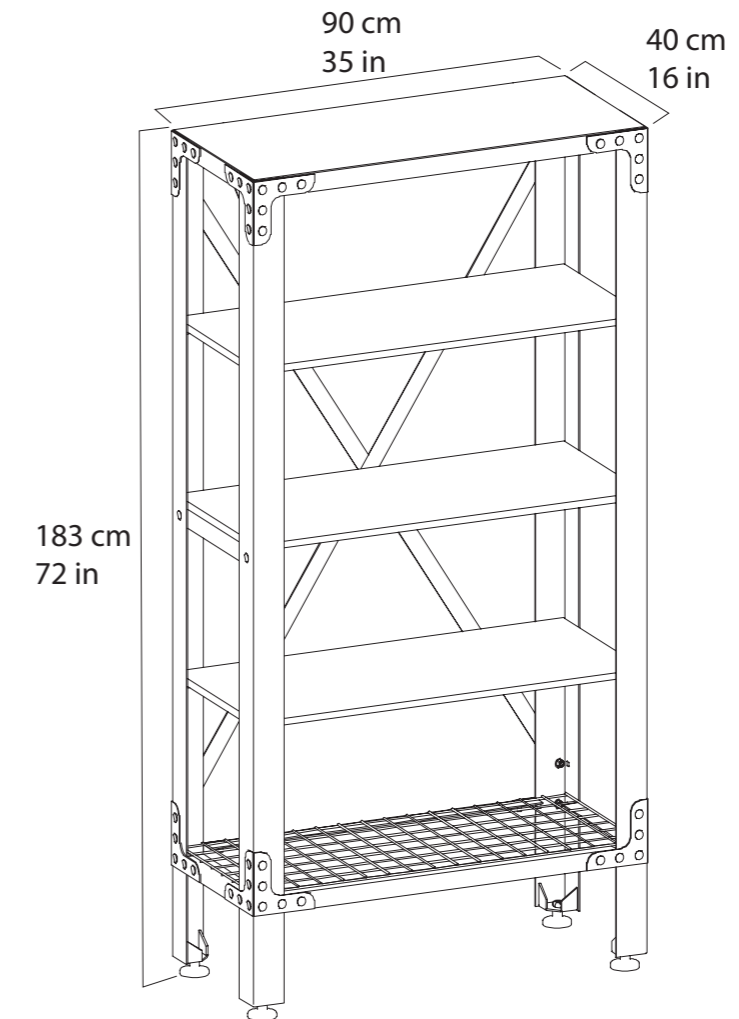

Industrial Metal & Wood Storage Shelving

IMPORTANT: READ CAREFULLY AND RETAIN FOR FUTURE REFERENCE

WARNING

Your safety and the safety of others is important to us.
Failure to follow these guidelines can result in property damage or personal injury.

- The product is for indoor use only (Not recommended for outdoor use).
- We strongly recommend that at least two or more adults move and assemble this unit.
- Please ensure that all steps are completed before fully tightening the bolts.

U.S. Polymers Inc.
1057 S. Vail Ave.
Montebello, CA 90640
United States of America

www.duramaxbp.com

SKU#68060-1 1 RD-1.0 14-07-2020

DURAMAX®

Customer Service: 1-888-444-0104 Monday - Friday: 8:00 a.m. - 4:30 p.m. PST

www.duramaxbp.com