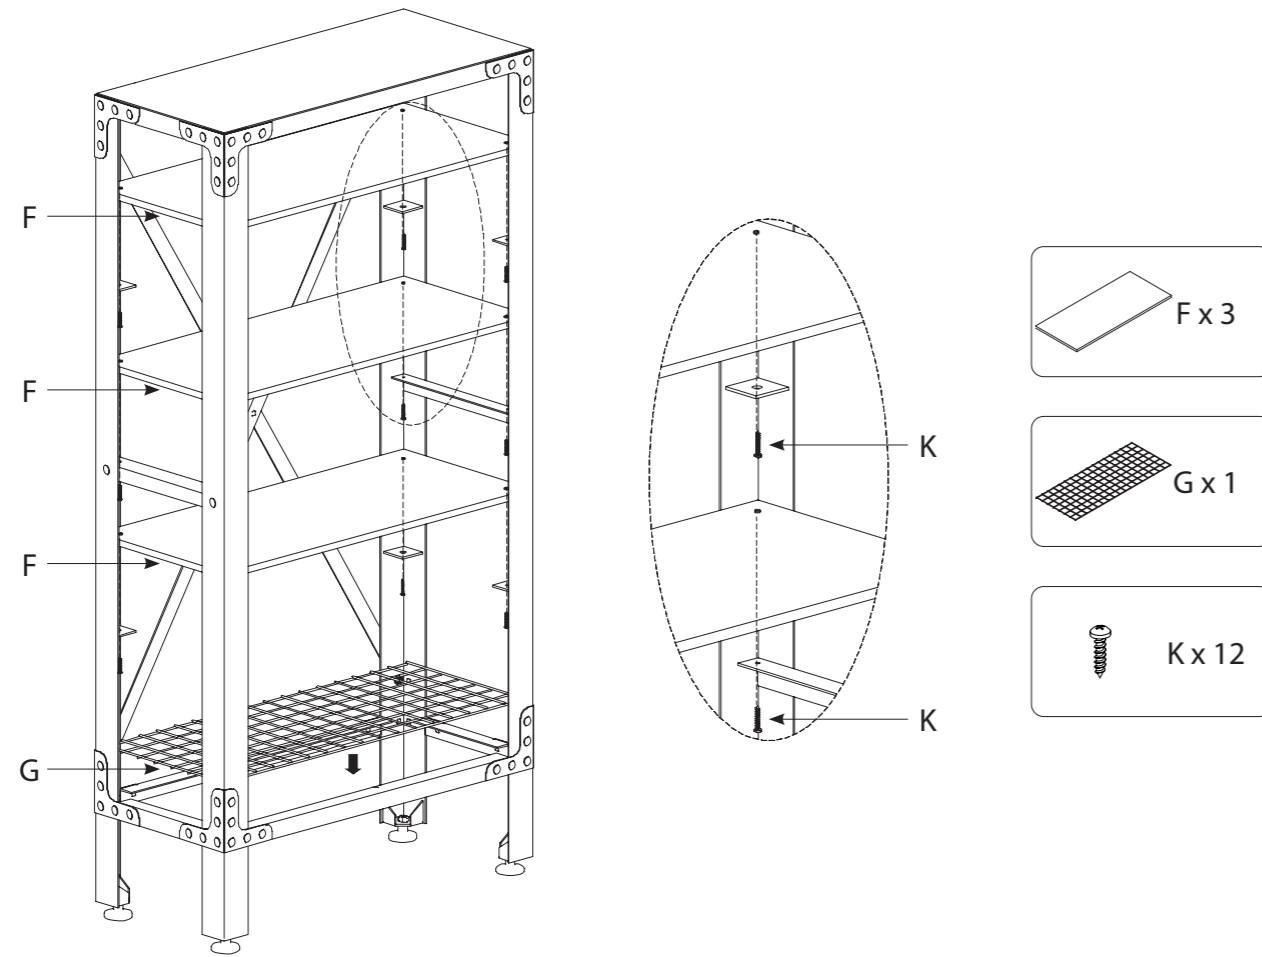

ASSEMBLY INSTRUCTIONS

Step 4

CARE AND MAINTENANCE

1. Use a soft, clean cloth that will not scratch the surface while cleaning.
2. Using solvents of any kind on your product may damage the finish.
3. Do not use any harsh abrasives or chemicals to clean any metal surface as it may damage the protective coating.

LIMITED LIFETIME WARRANTY

This product is warranted to the original purchaser. If there is a failure in this unit due to defects in materials or workmanship, the manufacturer will repair or replace this item at our discretion without charge. Warranty is void if product has been assembled incorrectly, misused, abused by overloading, altered in any way or damaged due to accident. This warranty is not transferable and does not cover chipping, flaking, scratches, rust, dents or other damages to the surfaces of this product. Responsibility of the manufacturer is limited to repair or replacement of this product. The manufacturer is not responsible for consequential, incidental, or other damages or losses resulting from product failure.

This warranty is in lieu of all other expressed warranties. Some states do not allow the exclusion or limitation of incidental or consequential damages, therefore, the above limitation may not apply to you. This warranty gives you specific legal rights and you may have other rights which vary from state-to-state.

DURAMAX®

ITEM #68060