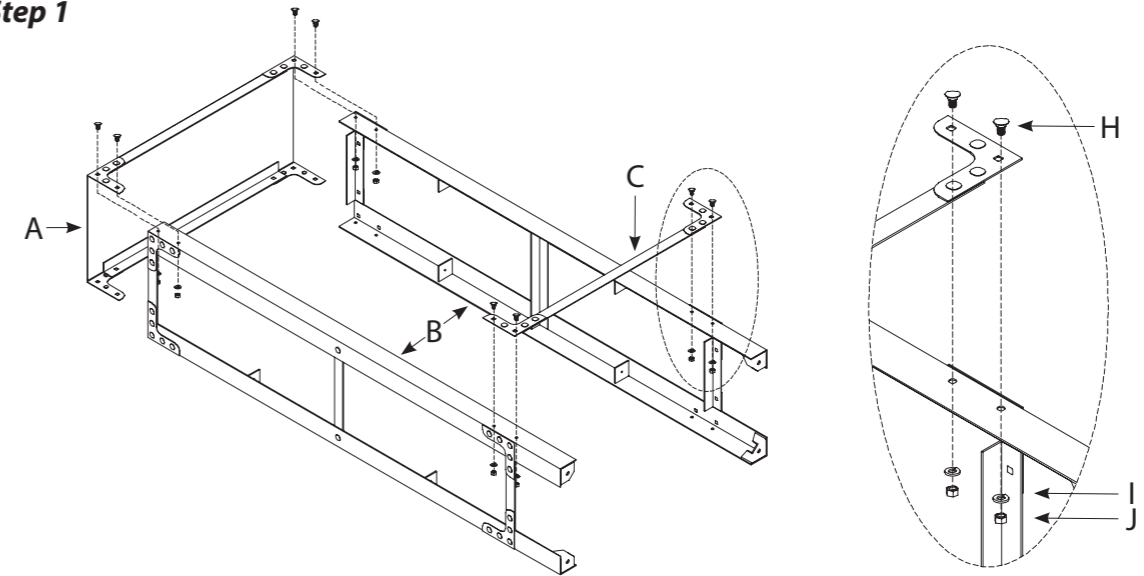

www.duramaxbp.com

PARTS

PARTS LIST

A x 1 Top		G x 1 Wire Deck	
B x 2 Side Frame		H x 16 Carriage Bolt	
C x 2 Bottom Beam		I x 16 Lock Washer	
D x 1 Cross Bar		J x 16 Hex Nut	
E x 4 Metal Feet		K x 12 Screw	
F x 3 Wood Shelf		Tools Required (Not Included) Screw Driver Spanner 17 Socket Wrench 17	

ASSEMBLY INSTRUCTIONS

Step 1

- A x 1
- B x 2
- C x 1
- H x 8
- I x 8
- J x 8

Note: Any side can be used for Step 1 and Step 2.

Assemble unit on the floor.

To protect the shelving unit, we recommend to place the unit on cardboard.