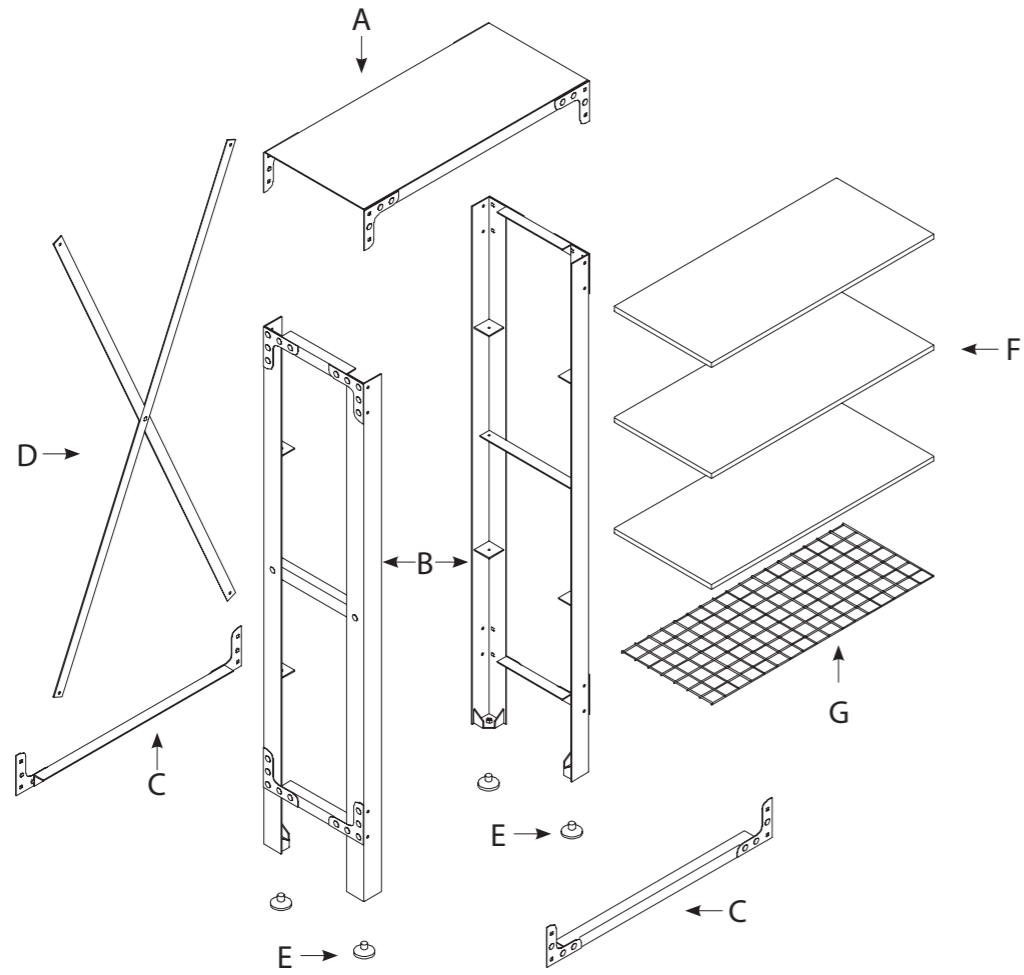

www.duramaxbp.com

PARTS

PARTS LIST

A x 1 Top		G x 1 Wire Deck	
B x 2 Side Frame		H x 16 Carriage Bolt	
C x 2 Bottom Beam		I x 16 Lock Washer	
D x 1 Cross Bar		J x 16 Hex Nut	
E x 4 Metal Feet		K x 12 Screw	
F x 3 Wood Shelf		Tools Required (Not Included) Screw Driver Spanner 17 Socket Wrench 17	