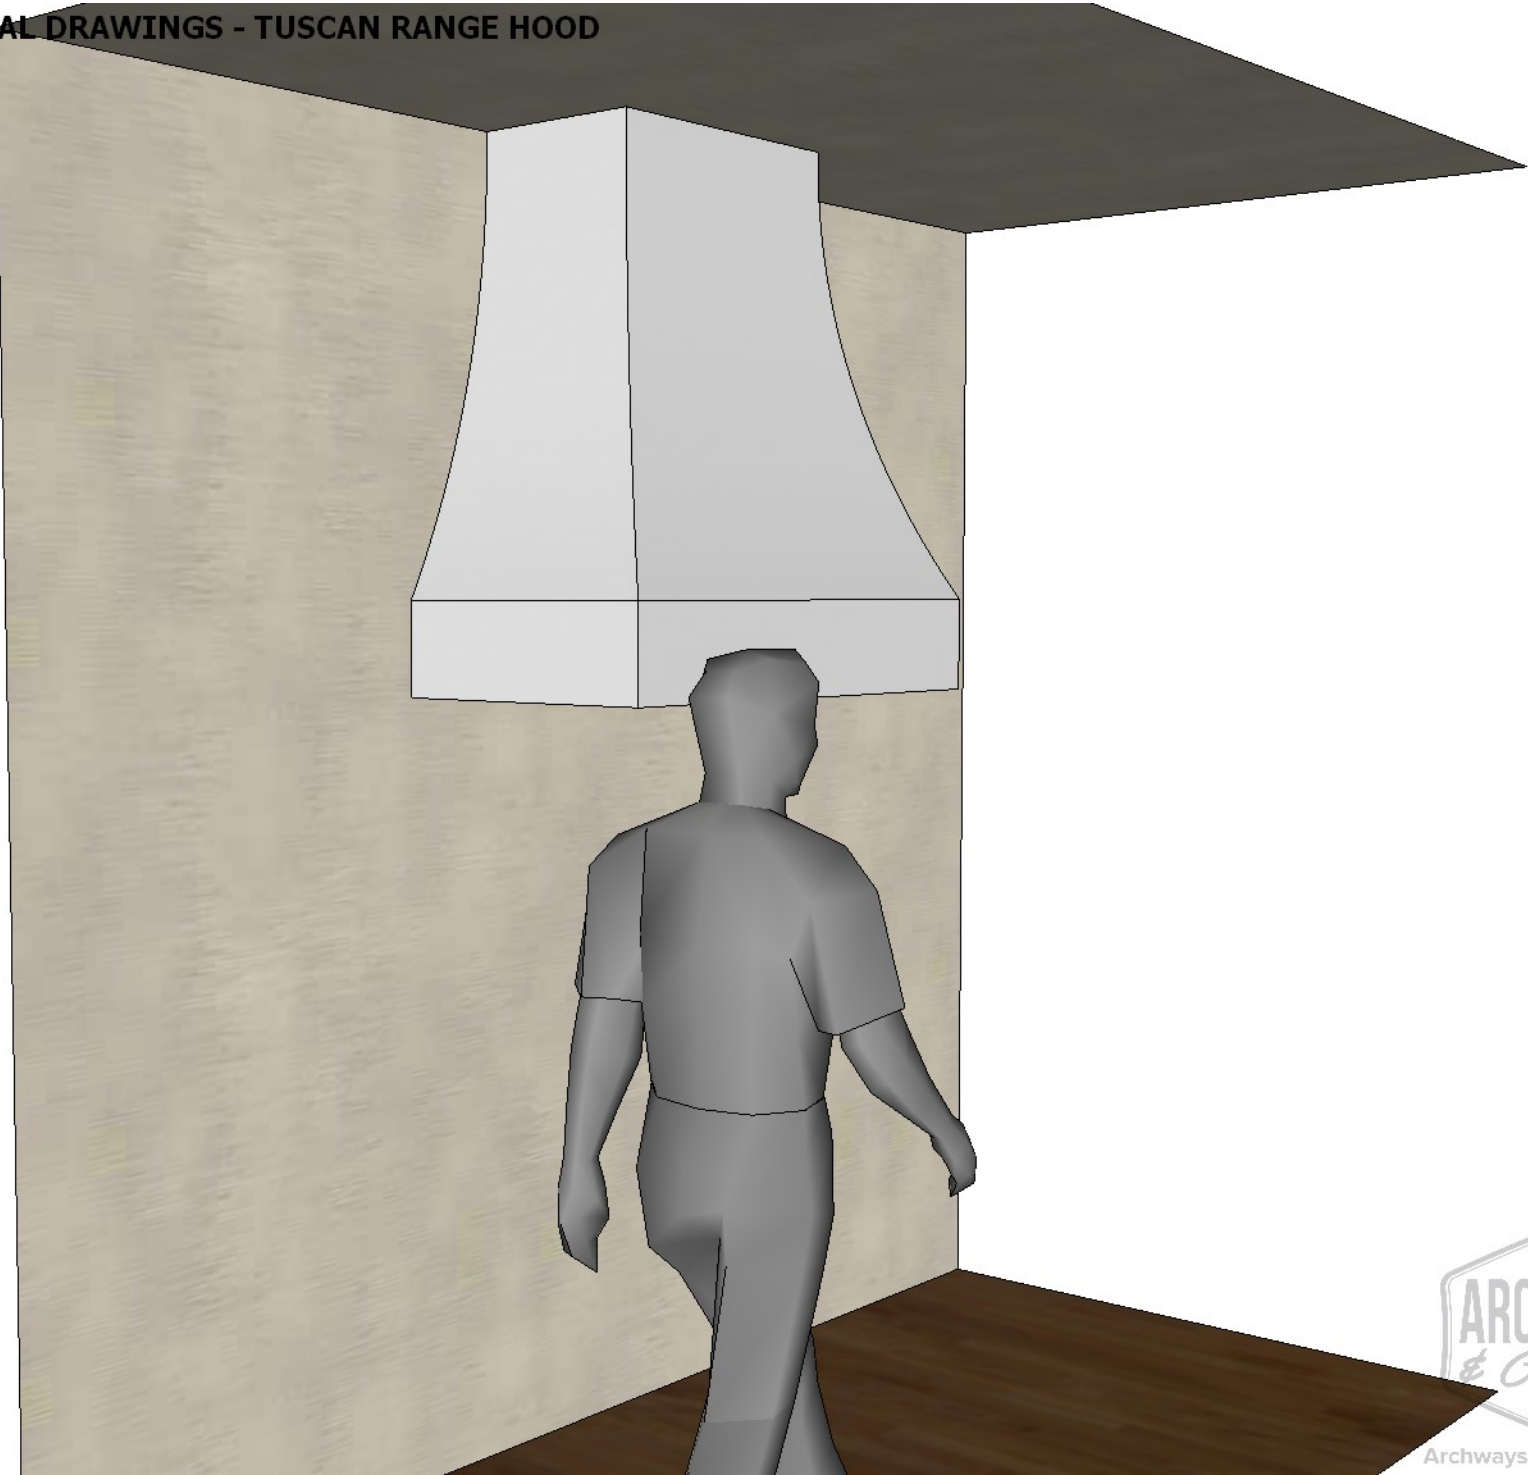

EXAMPLE APPROVAL DRAWINGS - TUSCAN RANGE HOOD

EXAMPLE APPROVAL DRAWINGS - TUSCAN RANGE HOOD

EXAMPLE APPROVAL DRAWINGS - TUSCAN RANGE HOOD

EXAMPLE APPROVAL DRAWINGS - TUSCAN RANGE HOOD

EXAMPLE APPROVAL DRAWINGS - TUSCAN RANGE HOOD

*Red dimensions are adjusted to fit the vent insert.

EXAMPLE APPROVAL DRAWINGS - TUSCAN RANGE HOOD

EXAMPLE APPROVAL DRAWINGS - TUSCAN RANGE HOOD

VENT: IMPERIAL C2042PSB-8-SS
DIMENSIONS FROM: <https://bit.ly/2REJHYL>

EXAMPLE APPROVAL DRAWINGS - TUSCAN RANGE HOOD