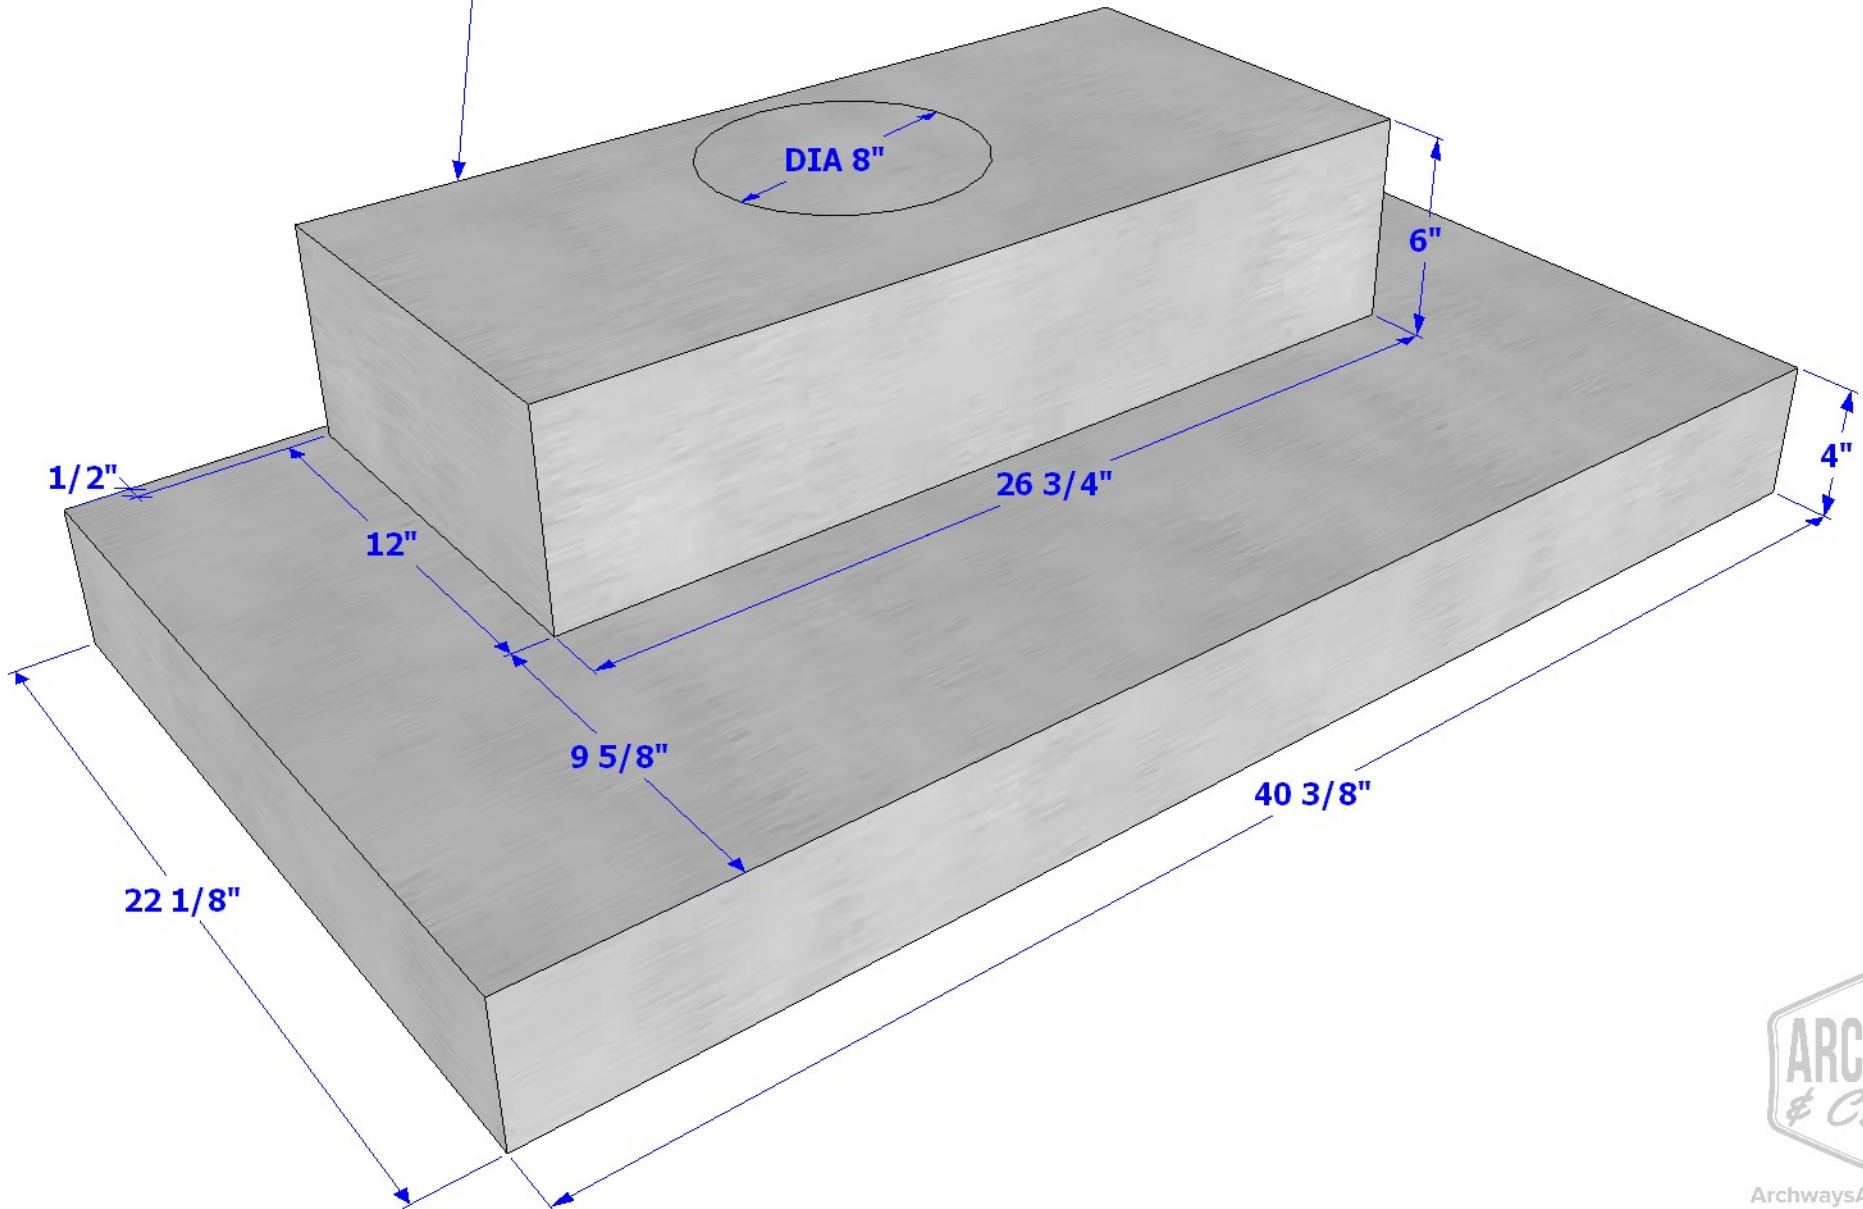

*Red dimensions are adjusted to fit the vent insert.

EXAMPLE APPROVAL DRAWINGS - TUSCAN RANGE HOOD

EXAMPLE APPROVAL DRAWINGS - TUSCAN RANGE HOOD

VENT: IMPERIAL C2042PSB-8-SS
DIMENSIONS FROM: <https://bit.ly/2REJHYL>