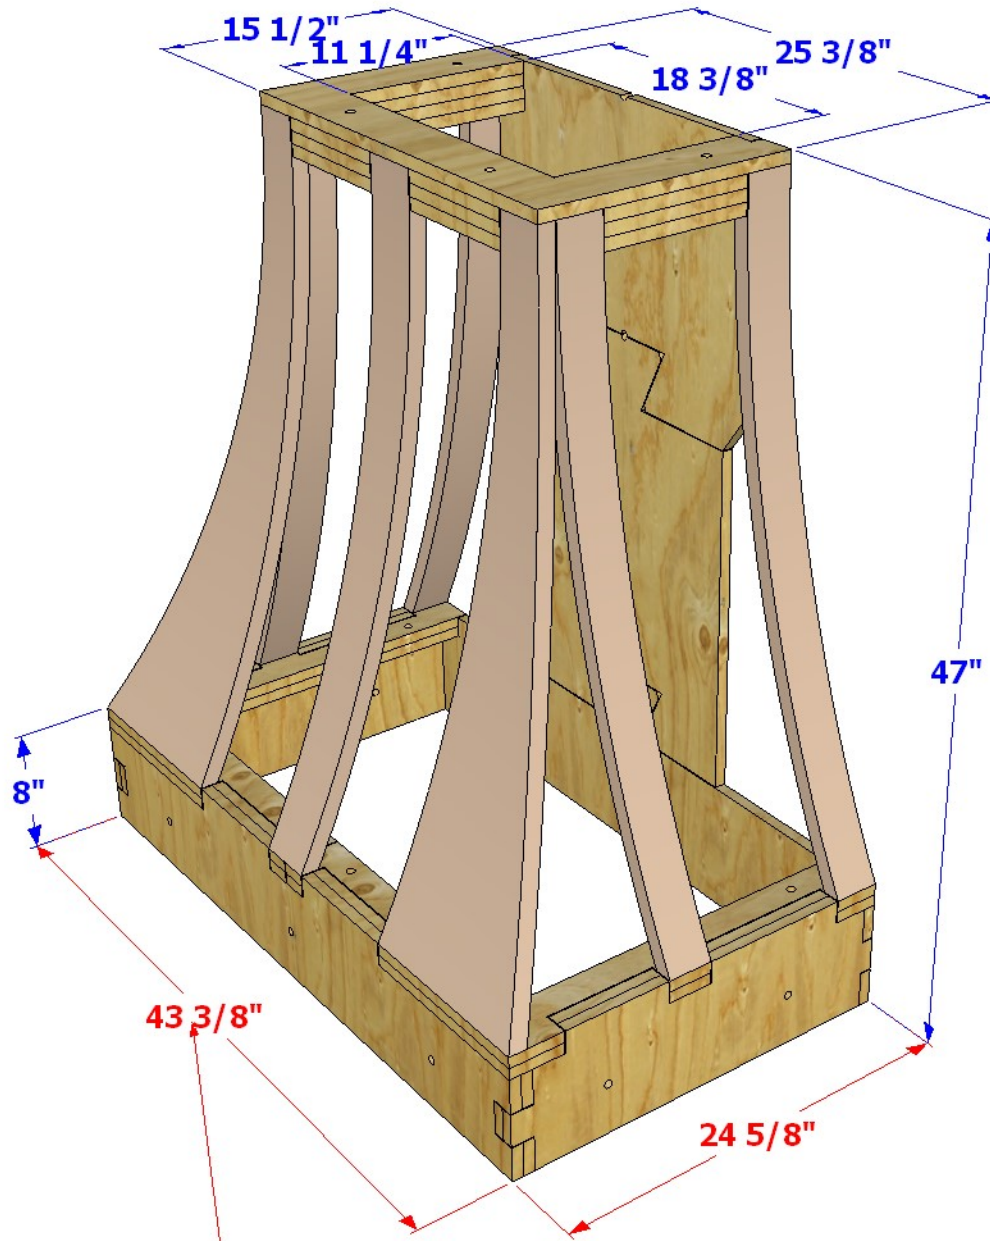

EXAMPLE APPROVAL DRAWINGS - TUSCAN RANGE HOOD

EXAMPLE APPROVAL DRAWINGS - TUSCAN RANGE HOOD

EXAMPLE APPROVAL DRAWINGS - TUSCAN RANGE HOOD

EXAMPLE APPROVAL DRAWINGS - TUSCAN RANGE HOOD

EXAMPLE APPROVAL DRAWINGS - TUSCAN RANGE HOOD

*Red dimensions are adjusted to fit the vent insert.

EXAMPLE APPROVAL DRAWINGS - TUSCAN RANGE HOOD

EXAMPLE APPROVAL DRAWINGS - TUSCAN RANGE HOOD

VENT: IMPERIAL C2042PSB-8-SS
DIMENSIONS FROM: <https://bit.ly/2REJHYL>

EXAMPLE APPROVAL DRAWINGS - TUSCAN RANGE HOOD