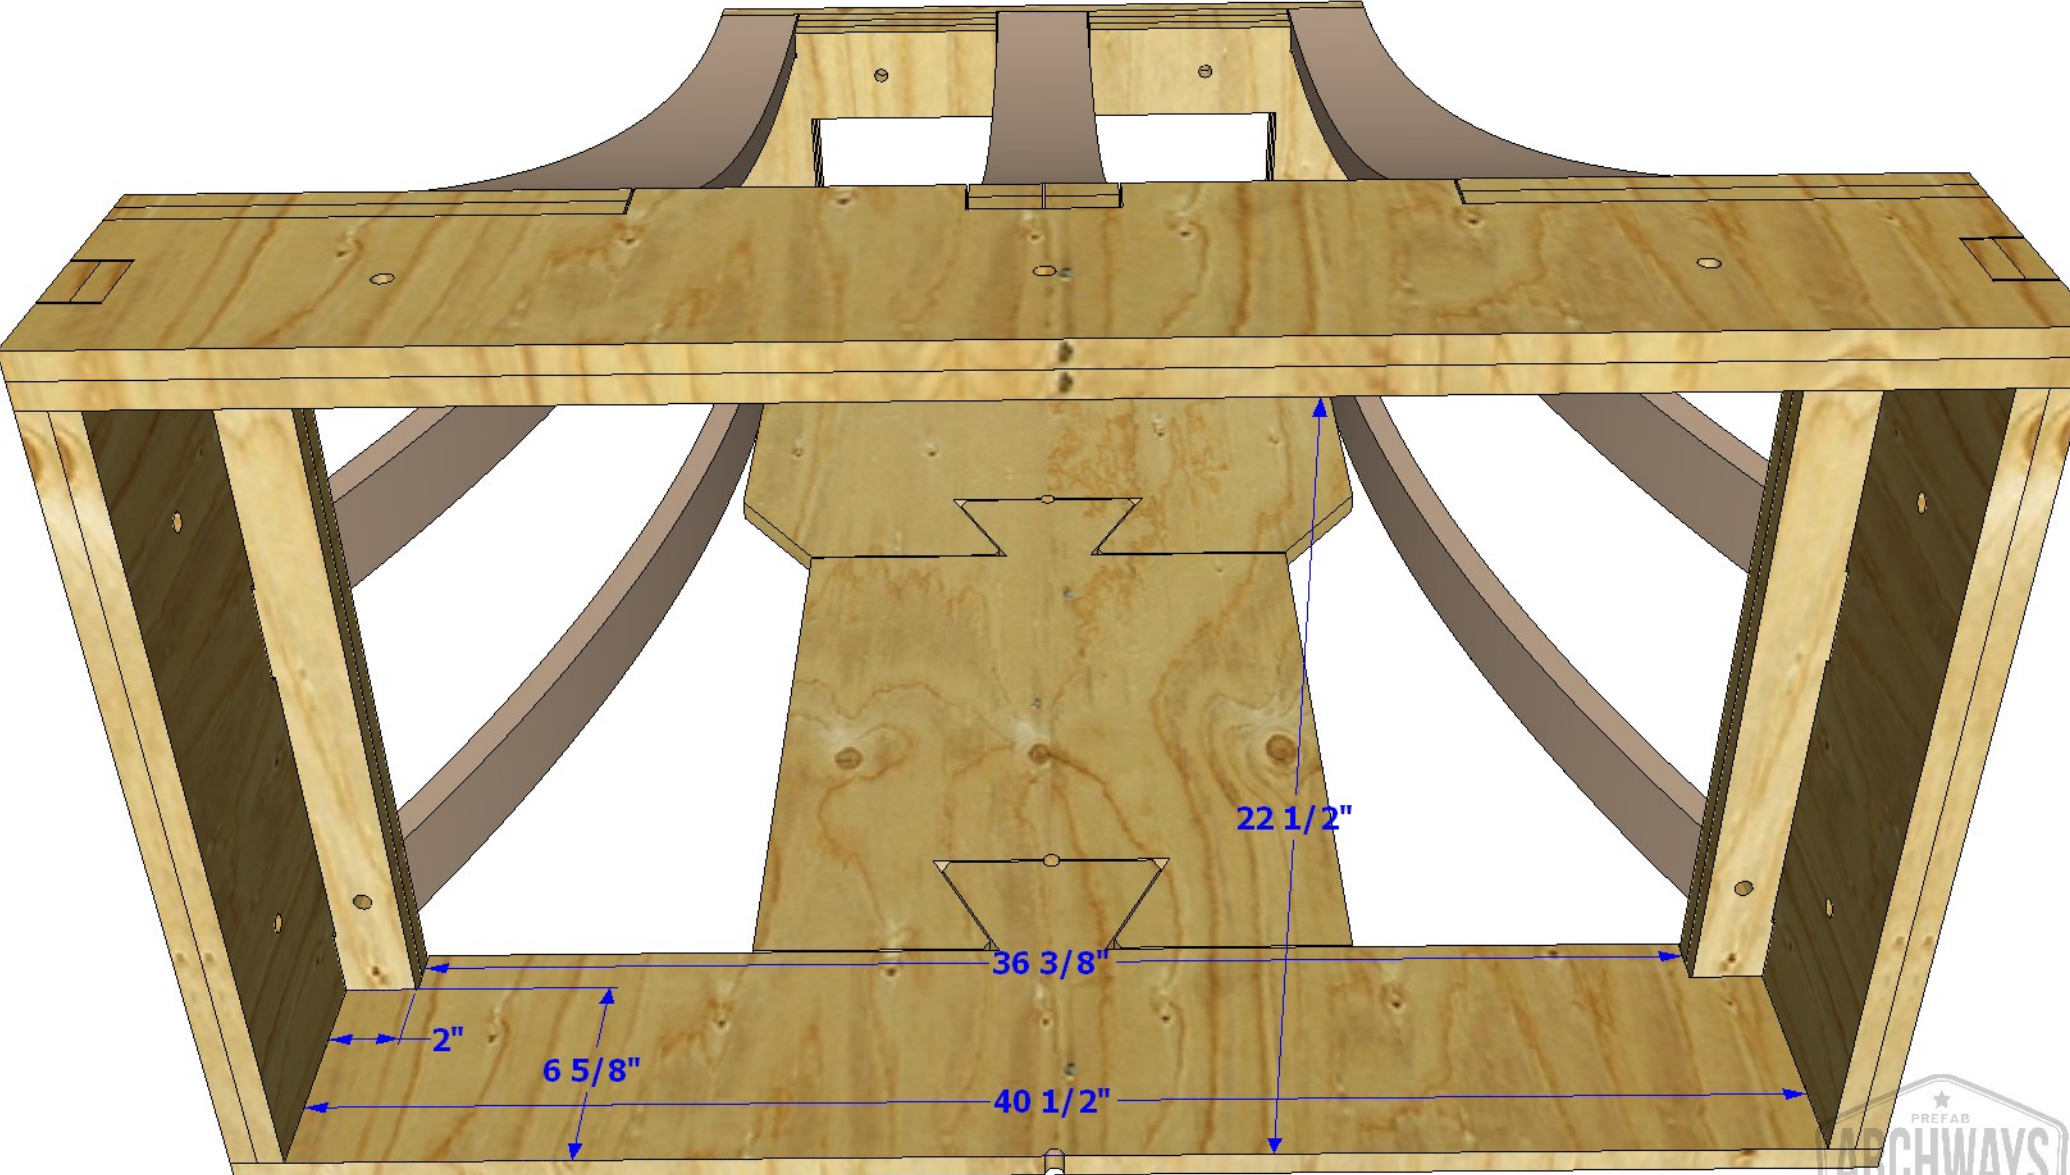

EXAMPLE APPROVAL DRAWINGS - TUSCAN RANGE HOOD

EXAMPLE APPROVAL DRAWINGS - TUSCAN RANGE HOOD

EXAMPLE APPROVAL DRAWINGS - TUSCAN RANGE HOOD

EXAMPLE APPROVAL DRAWINGS - TUSCAN RANGE HOOD

EXAMPLE APPROVAL DRAWINGS - TUSCAN RANGE HOOD

*Red dimensions are adjusted to fit the vent insert.

EXAMPLE APPROVAL DRAWINGS - TUSCAN RANGE HOOD

EXAMPLE APPROVAL DRAWINGS - TUSCAN RANGE HOOD

VENT: IMPERIAL C2042PSB-8-SS
DIMENSIONS FROM: <https://bit.ly/2REJHYL>

EXAMPLE APPROVAL DRAWINGS - TUSCAN RANGE HOOD