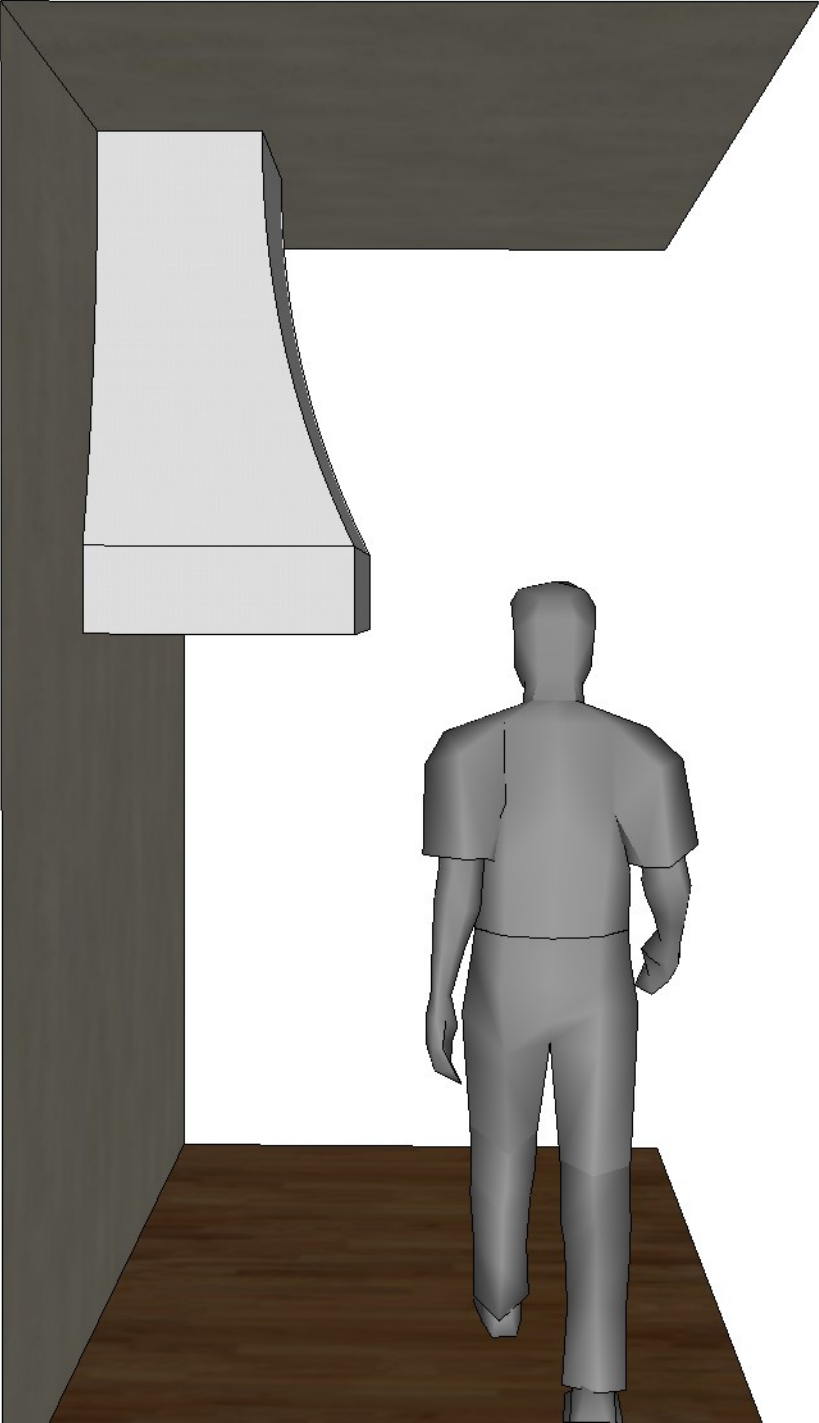

EXAMPLE APPROVAL DRAWINGS - TUSCAN RANGE HOOD

EXAMPLE APPROVAL DRAWINGS - TUSCAN RANGE HOOD

EXAMPLE APPROVAL DRAWINGS - TUSCAN RANGE HOOD

EXAMPLE APPROVAL DRAWINGS - TUSCAN RANGE HOOD

EXAMPLE APPROVAL DRAWINGS - TUSCAN RANGE HOOD

*Red dimensions are adjusted to fit the vent insert.

EXAMPLE APPROVAL DRAWINGS - TUSCAN RANGE HOOD

EXAMPLE APPROVAL DRAWINGS - TUSCAN RANGE HOOD

VENT: IMPERIAL C2042PSB-8-SS
DIMENSIONS FROM: <https://bit.ly/2REJHYL>

EXAMPLE APPROVAL DRAWINGS - TUSCAN RANGE HOOD