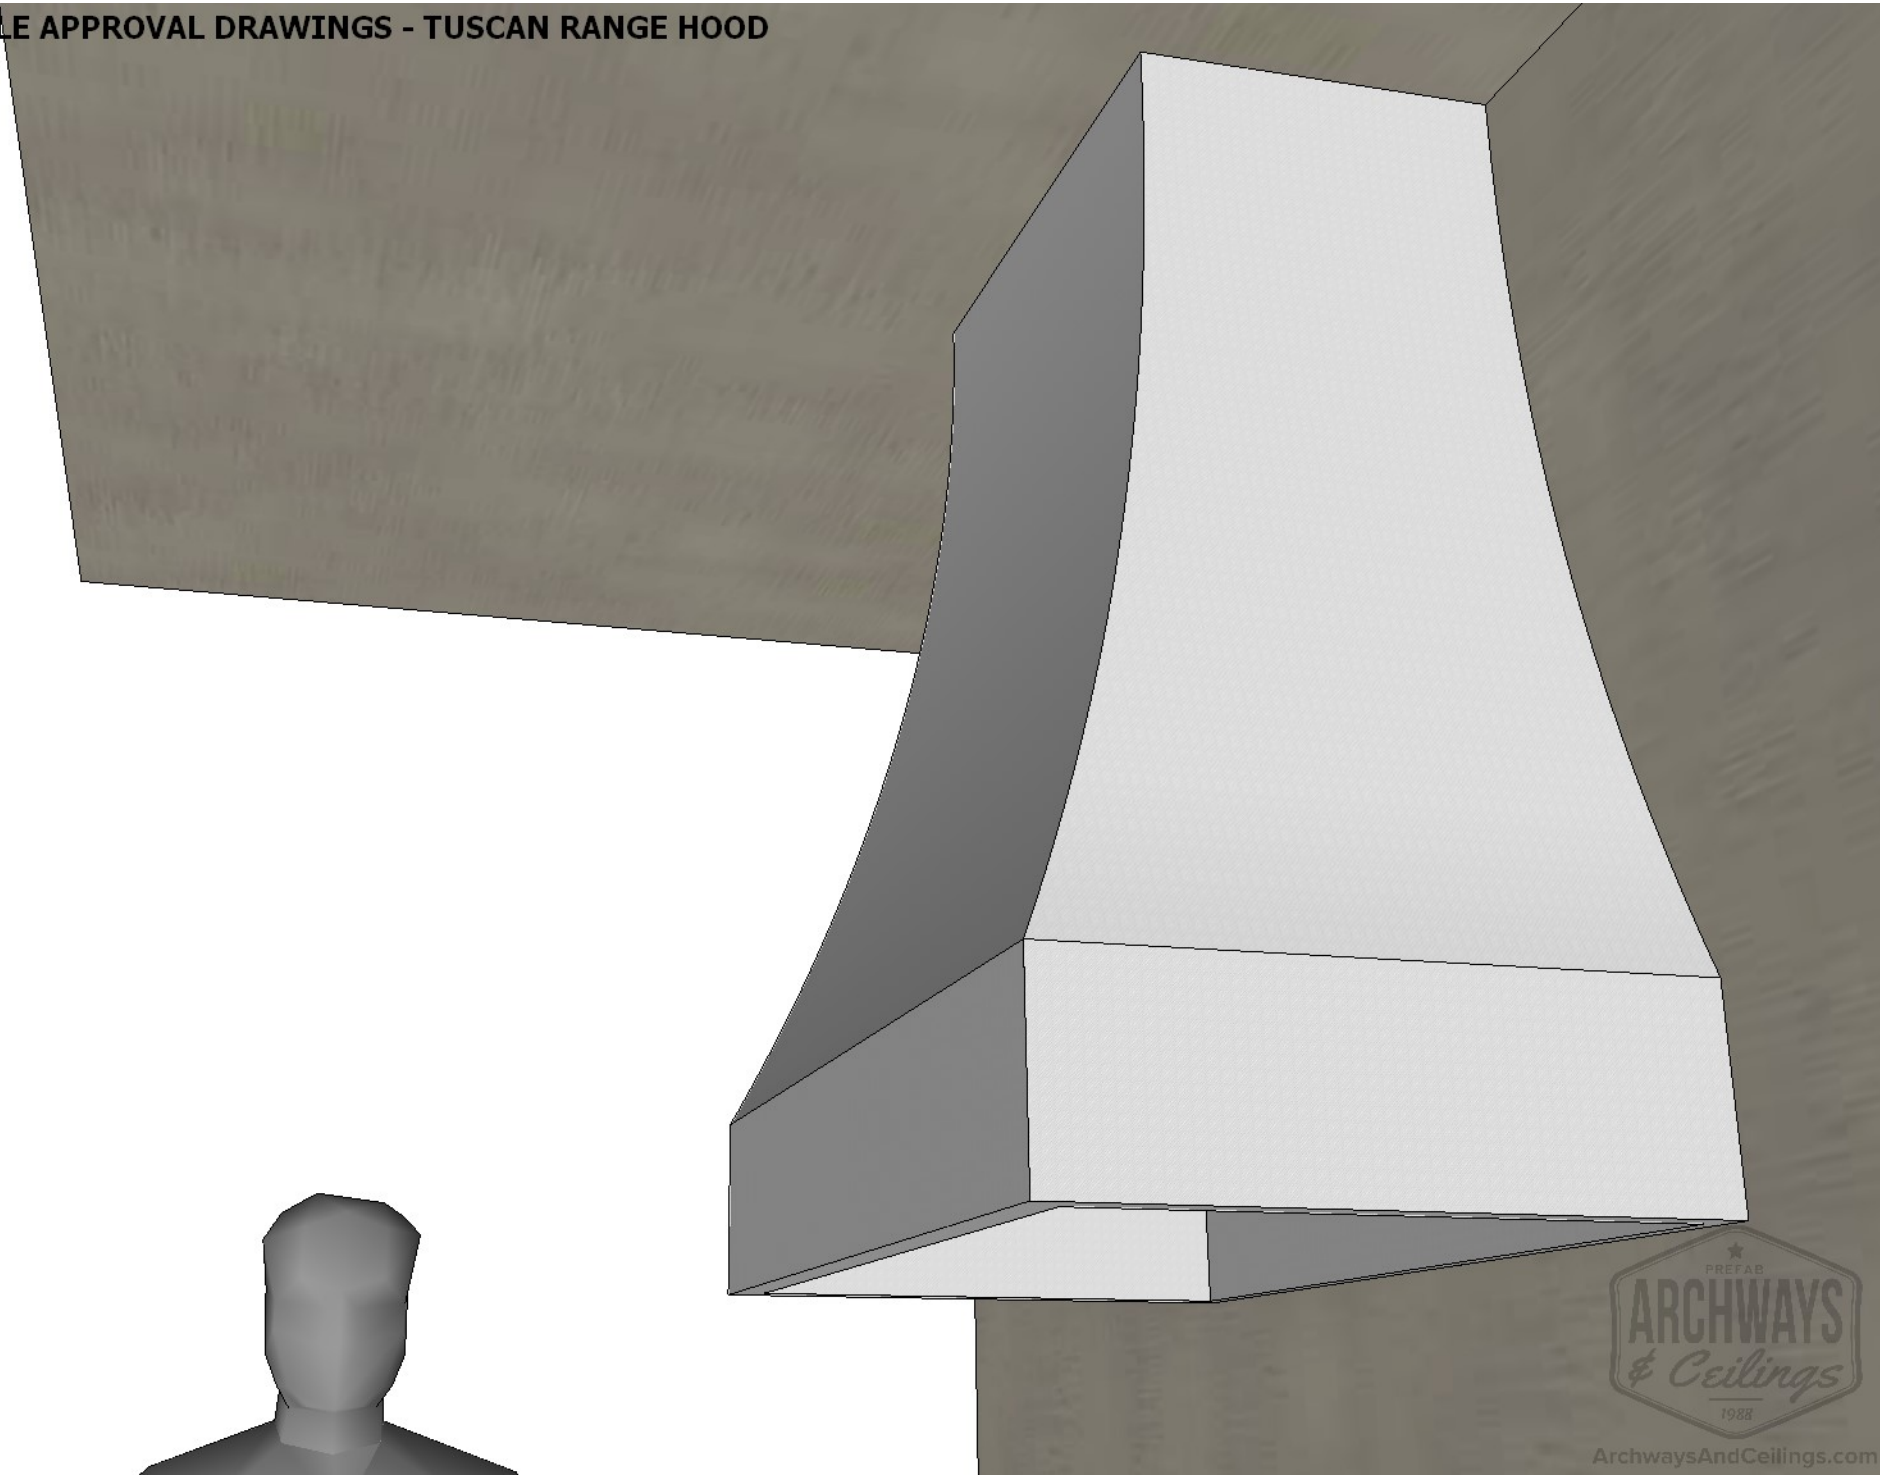

EXAMPLE APPROVAL DRAWINGS - TUSCAN RANGE HOOD

EXAMPLE APPROVAL DRAWINGS - TUSCAN RANGE HOOD

EXAMPLE APPROVAL DRAWINGS - TUSCAN RANGE HOOD

EXAMPLE APPROVAL DRAWINGS - TUSCAN RANGE HOOD

EXAMPLE APPROVAL DRAWINGS - TUSCAN RANGE HOOD

*Red dimensions are adjusted to fit the vent insert.

EXAMPLE APPROVAL DRAWINGS - TUSCAN RANGE HOOD

EXAMPLE APPROVAL DRAWINGS - TUSCAN RANGE HOOD

VENT: IMPERIAL C2042PSB-8-SS
DIMENSIONS FROM: <https://bit.ly/2REJHYL>

EXAMPLE APPROVAL DRAWINGS - TUSCAN RANGE HOOD