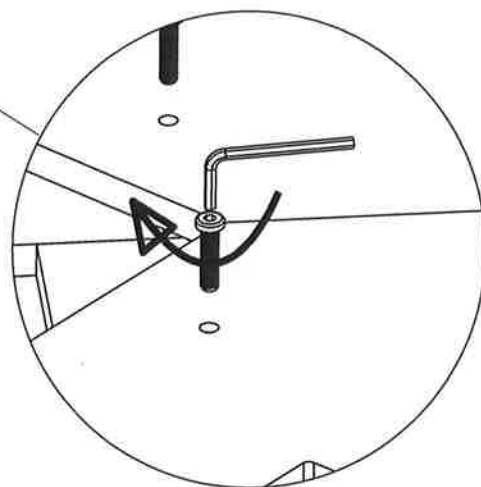

Dining table

Important! Read carefully and retain for future reference

C1x1

C2x1

C3x2

C4x2

Ax8

Φ 8x30mm

Bx2

Φ 6x12mm

Cx2

45x16mm

Dx1

5mm

Ex8

Φ 8x40mm

In case you need spare parts please indicate model number and part number shown in the assembly instruction

1

Ex8

X2

2

D

3

B