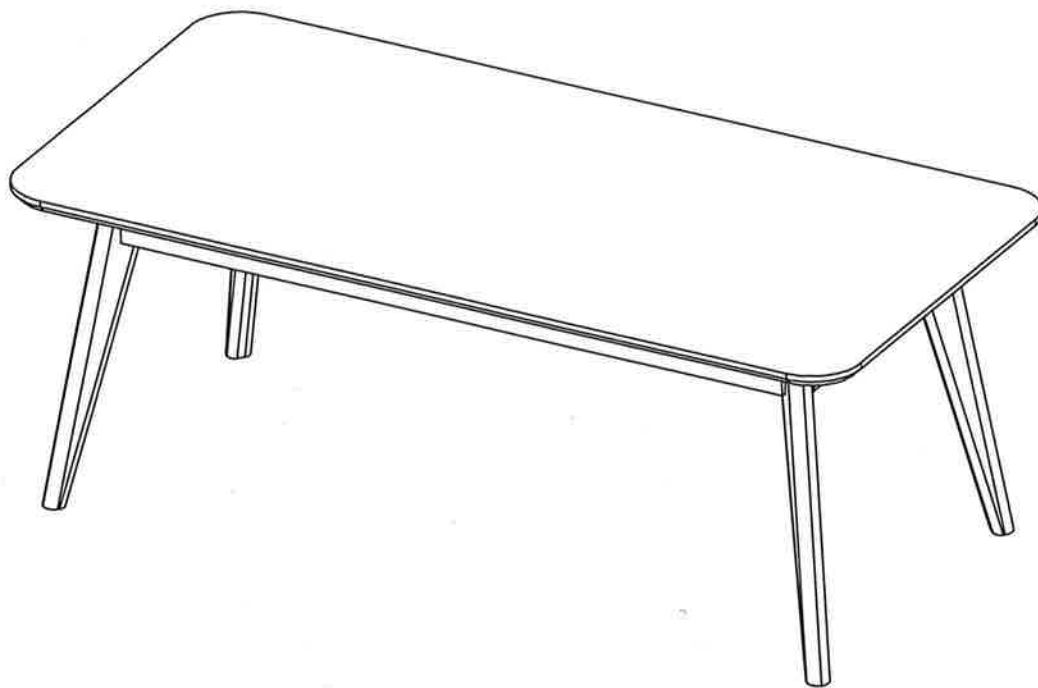

# Rectangle coffee table

**Important! Read carefully and retain for future reference**

Ax8	Bx8	Cx8	Dx8	Ex1
				
M8x70mm	2x15mm	1.5x16mm	M8 x 15	12mm

In case you need spare parts please indicate model number and part number shown in the assembly instruction

# 1