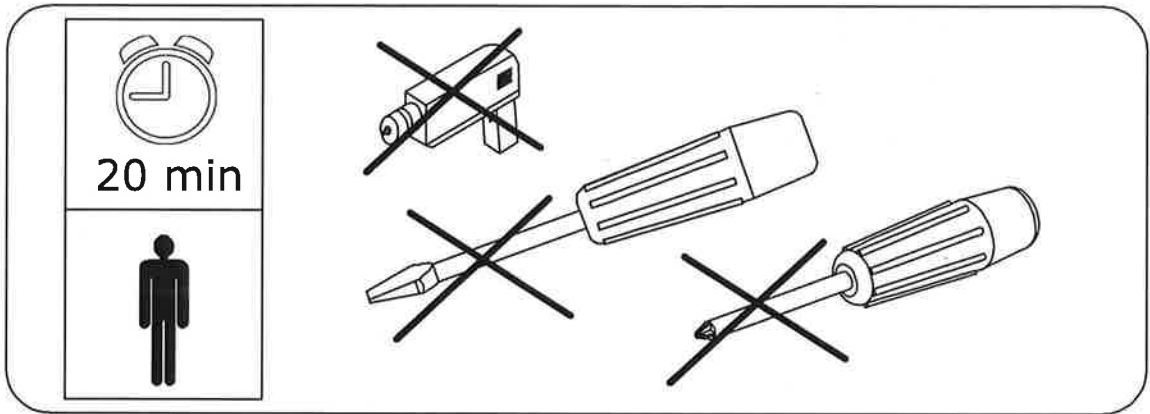

# Rectangle coffee table

**Important! Read carefully and retain for future reference**

Ax8	Bx8	Cx8	Dx8	Ex1
				
M8x70mm	2x15mm	1.5x16mm	M8 x 15	12mm

In case you need spare parts please indicate model number and part number shown in the assembly instruction