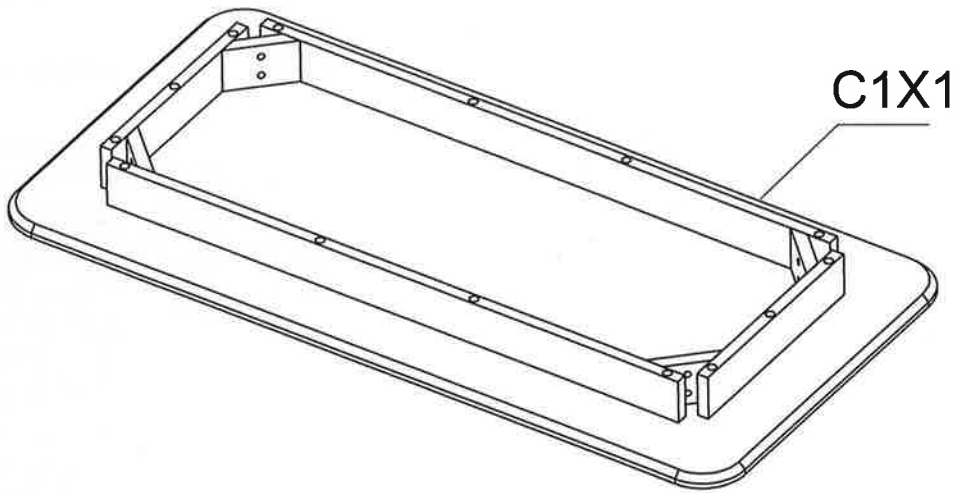

# Rectangle coffee table

**Important! Read carefully and retain for future reference**

Ax8	Bx8	Cx8	Dx8	Ex1
				
M8x70mm	2x15mm	1.5x16mm	M8 x 15	12mm

In case you need spare parts please indicate model number and part number shown in the assembly instruction