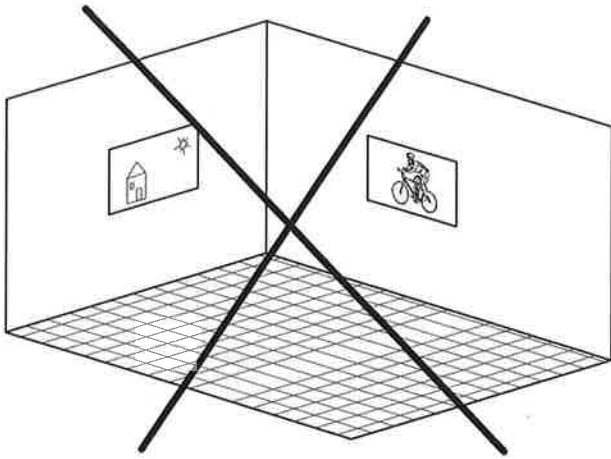

# Rectangle coffee table

**Important! Read carefully and retain for future reference**

Ax8	Bx8	Cx8	Dx8	Ex1
				
M8x70mm	2x15mm	1.5x16mm	M8 x 15	12mm

In case you need spare parts please indicate model number and part number shown in the assembly instruction