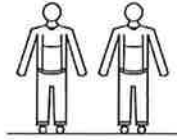

# Rectangle dining table

---

**Important! Read carefully and retain for future reference**

# Rectangle dining table

20min

Ax8  M8x70mm	Bx8  2x15mm	Cx8  1.5x16mm	Dx8  M8 x 15	Ex1  12mm
---	--	--	--	--