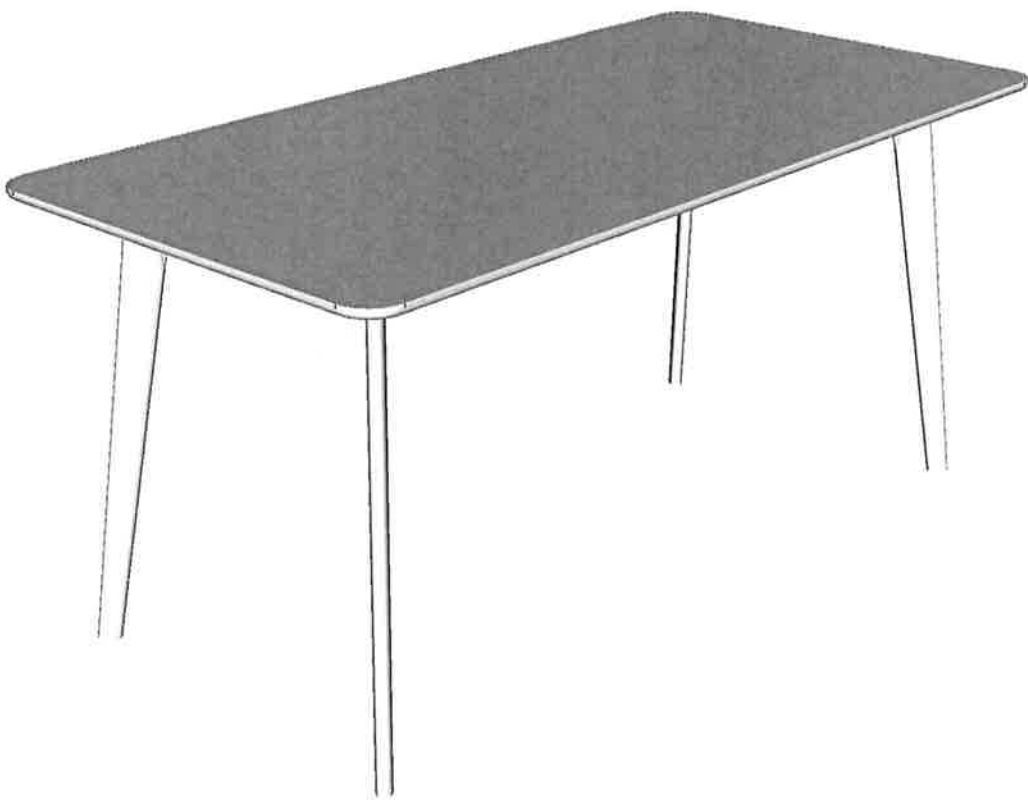

# Rectangle dining table

---

**Important! Read carefully and retain for future reference**

# Rectangle dining table

20min

Ax8  M8x70mm	Bx8  2x15mm	Cx8  1.5x16mm	Dx8  M8 x 15	Ex1  12mm
---	--	--	--	--