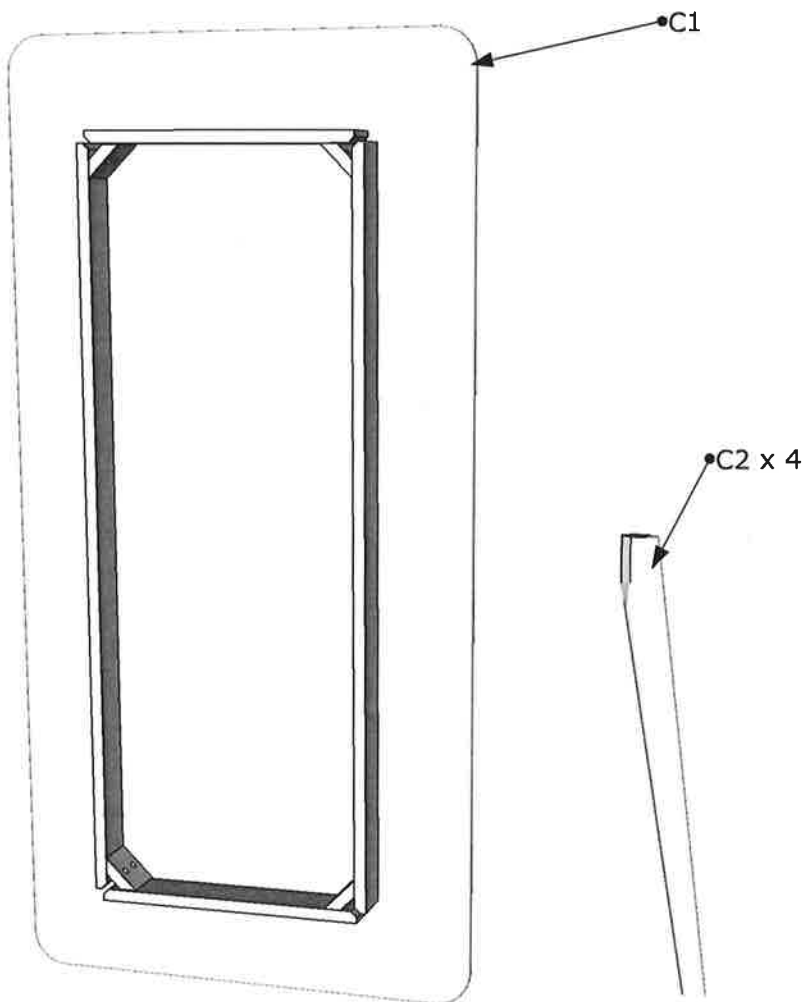

# Rectangle dining table

---

**Important! Read carefully and retain for future reference**

# Rectangle dining table

20min

Ax8  M8x70mm	Bx8  2x15mm	Cx8  1.5x16mm	Dx8  M8 x 15	Ex1  12mm
---	--	--	--	--