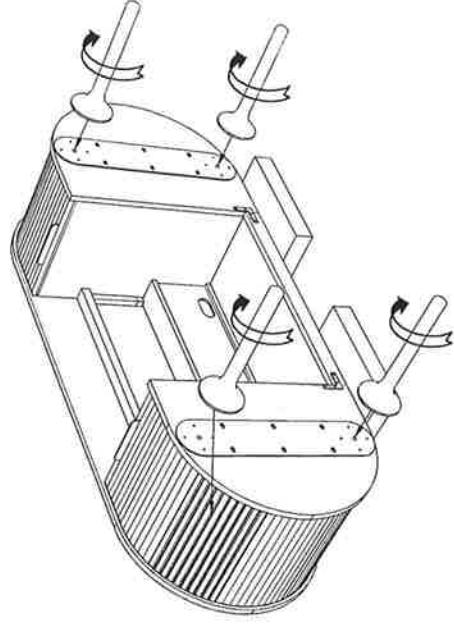

# ASSEMBLY INSTRUCTIONS

## PALLISER DESK L1410 x W600 x H750 mm

STEP 1

FINISH!

STEP 2