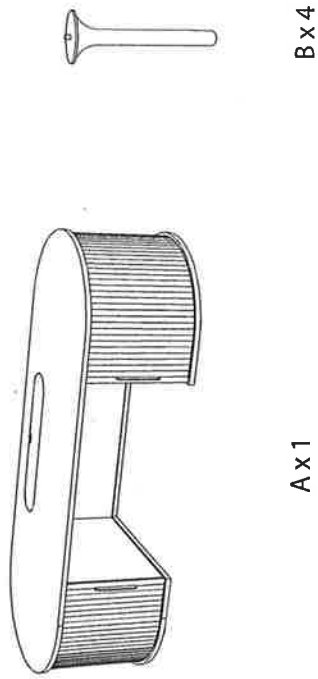

# ASSEMBLY INSTRUCTIONS

## PALLISER DESK L1410 x W600 x H750 mm

STEP 1

FINISH!

STEP 2