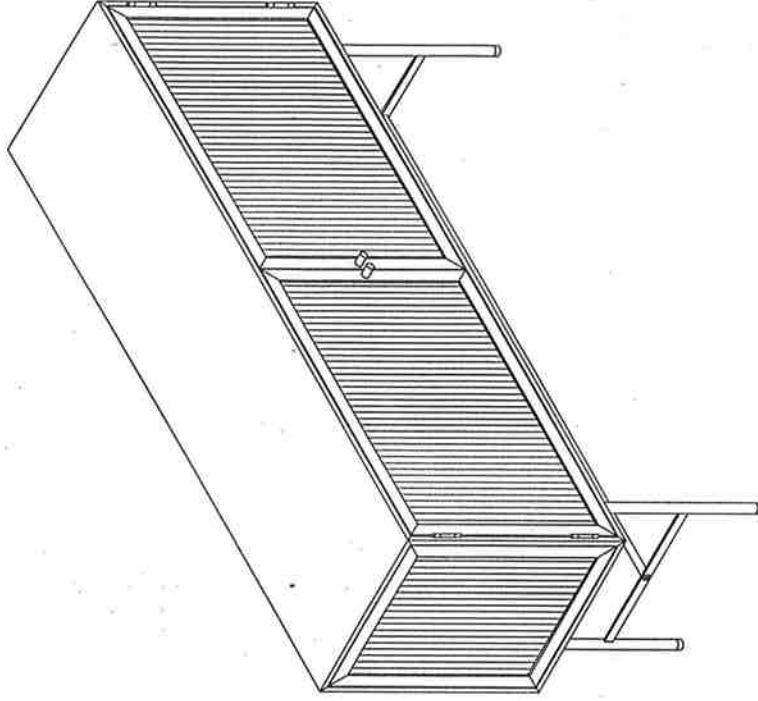

## KOBE SIDEBOARD

15 min

1

2

4

3

**NOTE:** All contents included with this item are listed below. Prior to assembly, identify and take inventory of the individual components and hardware listed. It is recommended that you place all contents on a padded or carpeted clean area during the assembly process to protect contents from damage. Closely follow all assembly instructions, step-by-step, as improper assembly can result in property or personal damage.

	E x 8 Shelf clip
	F x 2 M4 x 25mm
	G x 2 Holder
	D x 1 M4
	C x 4 M6
	B x 4 M6
	A x 18 M6 x 15mm

**STEP 1:**

STEP 2:

**STEP 3:**