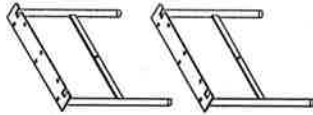

# ASSEMBLY INSTRUCTION

## KOBE SIDEBOARD

15 min

1

2

4

3

**NOTE:** All contents included with this item are listed below. Prior to assembly, identify and take inventory of the individual components and hardware listed. It is recommended that you place all contents on a padded or carpeted clean area during the assembly process to protect contents from damage. Closely follow all assembly instructions, step-by-step, as improper assembly can result in property or personal damage.

	E x 8 Shelf clip
	F x 2 M4 x 25mm
	G x 2 Holder
	D x 1 M4
	C x 4 M6
	B x 4 M6
	A x 18 M6 x 15mm

**STEP 1:**

STEP 2:

**STEP 3:**