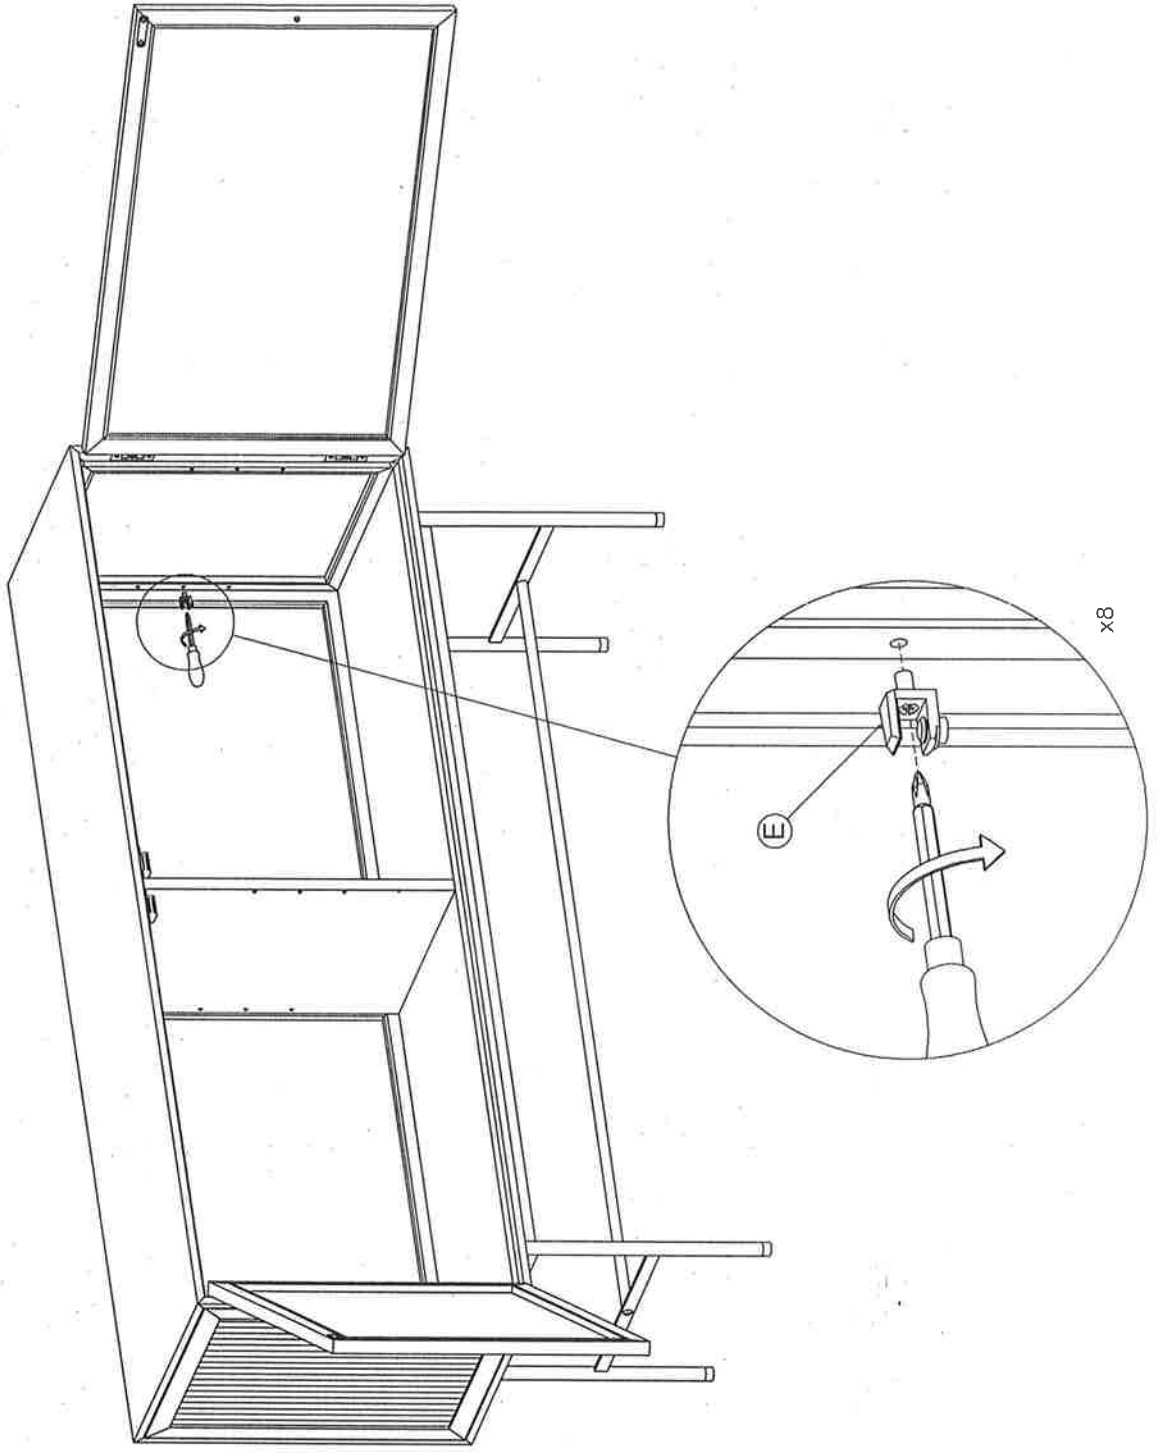

## KOBE SIDEBOARD

15 min

1

2

4

3

**NOTE:** All contents included with this item are listed below. Prior to assembly, identify and take inventory of the individual components and hardware listed. It is recommended that you place all contents on a padded or carpeted clean area during the assembly process to protect contents from damage. Closely follow all assembly instructions, step-by-step, as improper assembly can result in property or personal damage.

	E x 8 Shelf clip
	F x 2 M4 x 25mm
	G x 2 Holder
	D x 1 M4
	C x 4 M6
	B x 4 M6
	A x 18 M6 x 15mm

**STEP 1:**

STEP 2:

**STEP 3:**