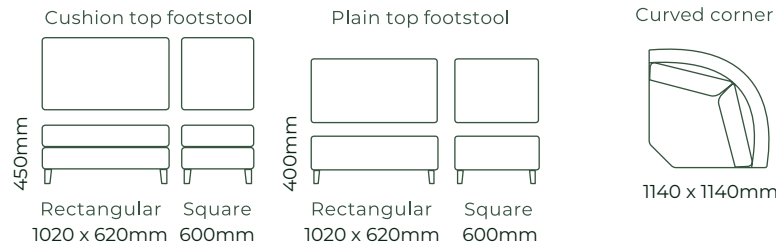

HOW IT WORKS

THE WINDSOR / DIMENSIONS

SOFAS ALL SOFA SIZES AVAILABLE WITH NO ARM, ONE ARM OR TWO ARMS

SOFA BEDS SUITABLE FOR CORNER SETTINGS TOO*5

ACCESSORIES

EXAMPLE SETTINGS WITH MANY OTHER CONFIGURATIONS AVAILABLE

Due to the nature of foam and fabric all furniture dimensions could be +/- 20mm.

*1. In a square corner setting the corner piece is always 'built on' to the smaller piece as standard, but can be purchased separate.

*2. In a curved corner setting, the corner piece is freestanding.

*3. Legs are Wenge as standard, but please refer to your retailer.

*4. Chaise cushion width is always made to match adjoining piece.

*5. Sofa beds have 270mm deep front borders. We use T47 or T27 legs (70mm).