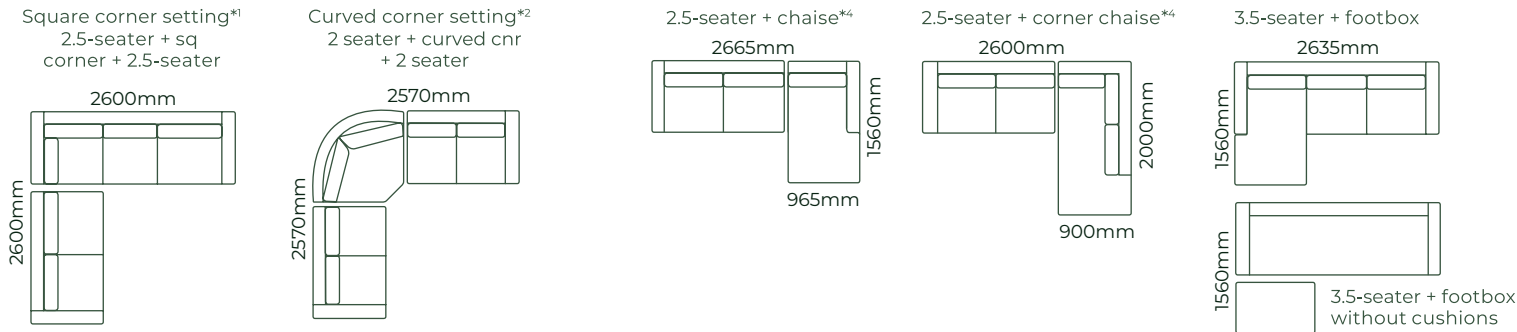

HOW IT WORKS

THE WINDSOR / DIMENSIONS

SOFAS ALL SOFA SIZES AVAILABLE WITH NO ARM, ONE ARM OR TWO ARMS

SOFA BEDS SUITABLE FOR CORNER SETTINGS TOO*5

ACCESSORIES

EXAMPLE SETTINGS WITH MANY OTHER CONFIGURATIONS AVAILABLE

Due to the nature of foam and fabric all furniture dimensions could be +/- 20mm.

*1. In a square corner setting the corner piece is always 'built on' to the smaller piece as standard, but can be purchased separate.

*2. In a curved corner setting, the corner piece is freestanding.

*3. Legs are Wenge as standard, but please refer to your retailer.

*4. Chaise cushion width is always made to match adjoining piece.

*5. Sofa beds have 270mm deep front borders. We use T47 or T27 legs (70mm).