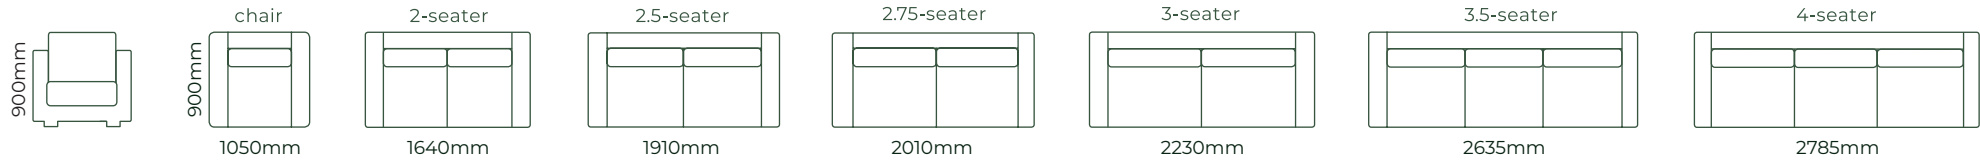

The Windsor

A classic design featuring shaped arms and all over piping. Fitted standard with our Advance comfort seats, Fine comfort fitted backs and T10L (50mm high) timber legs*³, offering superb comfort and support. The Windsor is hand crafted here in New Zealand using excellent quality materials. This design is available as a sofa bed using a high class bi-fold mechanism with a 120mm innerspring mattress.

HOW IT WORKS

THE WINDSOR / DIMENSIONS

SOFAS ALL SOFA SIZES AVAILABLE WITH NO ARM, ONE ARM OR TWO ARMS

SOFA BEDS SUITABLE FOR CORNER SETTINGS TOO*5

ACCESSORIES

EXAMPLE SETTINGS WITH MANY OTHER CONFIGURATIONS AVAILABLE

Due to the nature of foam and fabric all furniture dimensions could be +/- 20mm.

*1. In a square corner setting the corner piece is always 'built on' to the smaller piece as standard, but can be purchased separate.