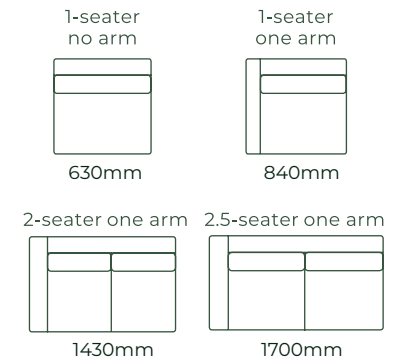

HOW IT WORKS

THE WINDSOR / DIMENSIONS

SOFAS ALL SOFA SIZES AVAILABLE WITH NO ARM, ONE ARM OR TWO ARMS

SOFA BEDS SUITABLE FOR CORNER SETTINGS TOO*5

ACCESSORIES

EXAMPLE SETTINGS WITH MANY OTHER CONFIGURATIONS AVAILABLE

Due to the nature of foam and fabric all furniture dimensions could be +/- 20mm.

*1. In a square corner setting the corner piece is always 'built on' to the smaller piece as standard, but can be purchased separate.