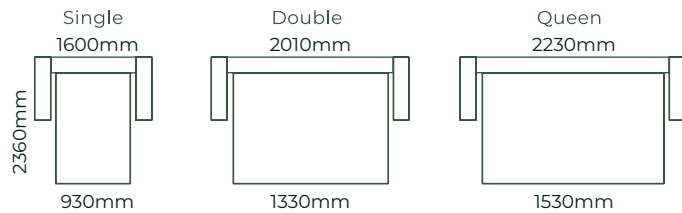

HOW IT WORKS

THE WINDSOR / DIMENSIONS

SOFAS ALL SOFA SIZES AVAILABLE WITH NO ARM, ONE ARM OR TWO ARMS

SOFA BEDS SUITABLE FOR CORNER SETTINGS TOO*5

ACCESSORIES

EXAMPLE SETTINGS WITH MANY OTHER CONFIGURATIONS AVAILABLE

Due to the nature of foam and fabric all furniture dimensions could be +/- 20mm.

*1. In a square corner setting the corner piece is always 'built on' to the smaller piece as standard, but can be purchased separate.