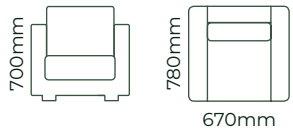

The Castro

Castro is a beautiful modern lounge chair with a stunning timber frame that makes up both the legs and arms. Create your own look with the stain and fabric of your choice.