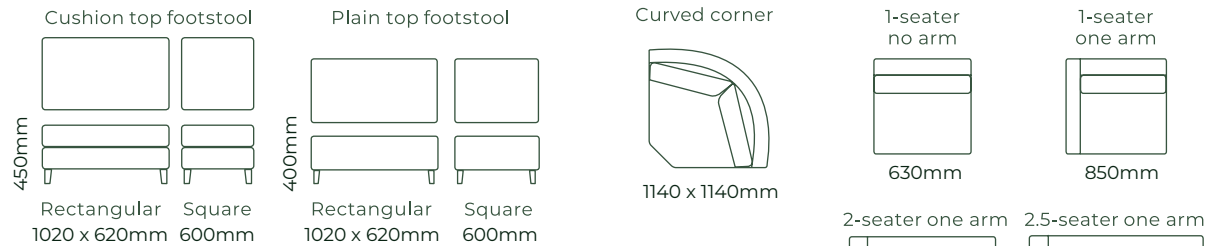

HOW IT WORKS

THE SUSSEX / DIMENSIONS

SOFAS ALL SOFA SIZES AVAILABLE WITH NO ARM, ONE ARM OR TWO ARMS

SOFA BEDS SUITABLE FOR CORNER SETTINGS TOO*5

ACCESSORIES

EXAMPLE SETTINGS WITH MANY OTHER CONFIGURATIONS AVAILABLE

Due to the nature of foam and fabric all furniture dimensions could be +/- 20mm.

*1. In a square corner setting the corner piece is always 'built on' to the smaller piece as standard, but can be purchased separate.

*2. In a curved corner setting, the corner piece is freestanding.

*3. Legs are Wenge as standard, but please refer to your retailer.

*4. Chaise cushion width is always made to match adjoining piece.

*5. Sofa beds have 270mm deep front borders. We use T47 or T27 legs (70mm).