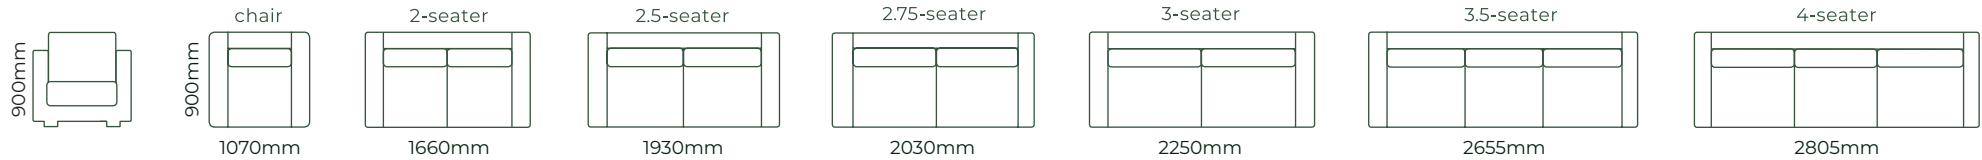

The Sussex is hand crafted here in New Zealand using excellent quality materials. This design is available as a sofa bed using a high class bi-fold mechanism with a 120mm innerspring mattress.

Model features a 3 Seater Sofa with T4 Wenge timber legs, fitted with Advance comfort seats and Fine comfort fitted backs.

HOW IT WORKS

THE SUSSEX / DIMENSIONS

SOFAS ALL SOFA SIZES AVAILABLE WITH NO ARM, ONE ARM OR TWO ARMS

SOFA BEDS SUITABLE FOR CORNER SETTINGS TOO*5

ACCESSORIES

EXAMPLE SETTINGS WITH MANY OTHER CONFIGURATIONS AVAILABLE

Due to the nature of foam and fabric all furniture dimensions could be +/- 20mm.

*1. In a square corner setting the corner piece is always 'built on' to the smaller piece as standard, but can be purchased separate.