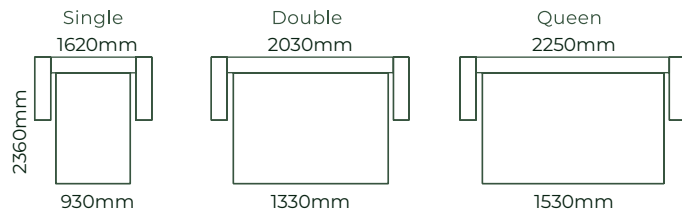

HOW IT WORKS

THE SUSSEX / DIMENSIONS

SOFAS ALL SOFA SIZES AVAILABLE WITH NO ARM, ONE ARM OR TWO ARMS

SOFA BEDS SUITABLE FOR CORNER SETTINGS TOO*5

ACCESSORIES

EXAMPLE SETTINGS WITH MANY OTHER CONFIGURATIONS AVAILABLE

Due to the nature of foam and fabric all furniture dimensions could be +/- 20mm.

*1. In a square corner setting the corner piece is always 'built on' to the smaller piece as standard, but can be purchased separate.