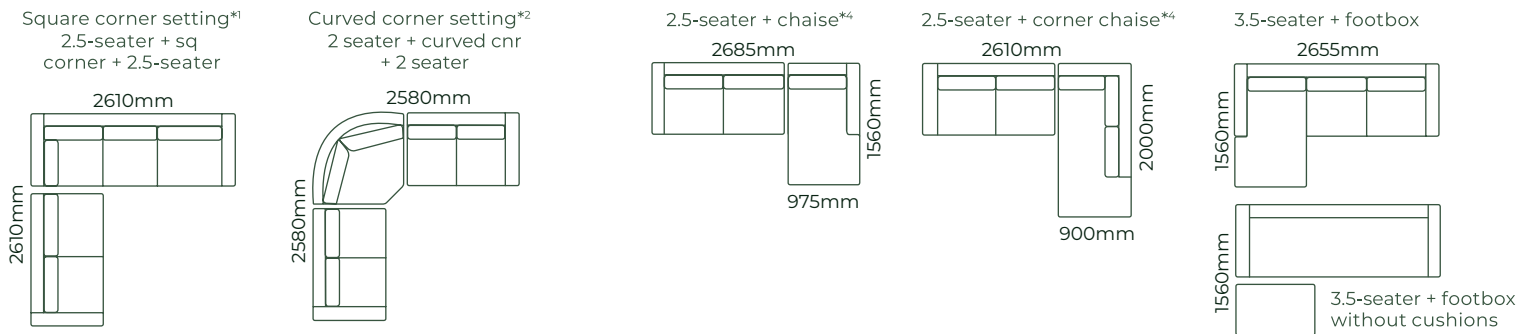

HOW IT WORKS

THE SUSSEX / DIMENSIONS

SOFAS ALL SOFA SIZES AVAILABLE WITH NO ARM, ONE ARM OR TWO ARMS

SOFA BEDS SUITABLE FOR CORNER SETTINGS TOO*5

ACCESSORIES

EXAMPLE SETTINGS WITH MANY OTHER CONFIGURATIONS AVAILABLE

Due to the nature of foam and fabric all furniture dimensions could be +/- 20mm.

*1. In a square corner setting the corner piece is always 'built on' to the smaller piece as standard, but can be purchased separate.

*2. In a curved corner setting, the corner piece is freestanding.

*3. Legs are Wenge as standard, but please refer to your retailer.

*4. Chaise cushion width is always made to match adjoining piece.

*5. Sofa beds have 270mm deep front borders. We use T47 or T27 legs (70mm).