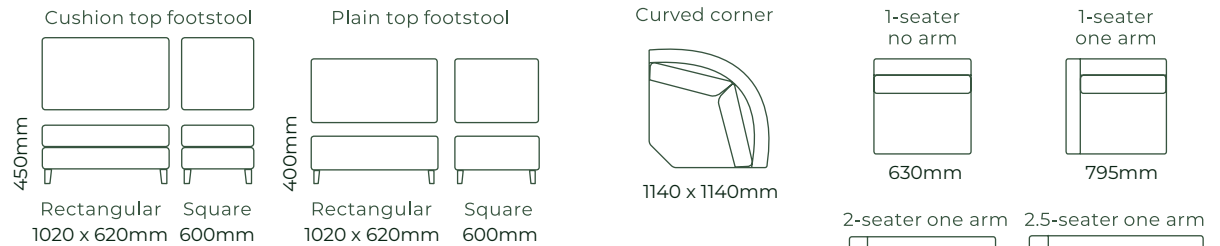

# THE STEVO / DIMENSIONS

## EXAMPLE SETTINGS WITH MANY OTHER CONFIGURATIONS AVAILABLE

Due to the nature of foam and fabric all furniture dimensions could be +/- 20mm.

\*1. In a square corner setting the corner piece is always 'built on' to the smaller piece as standard, but can be purchased separate.