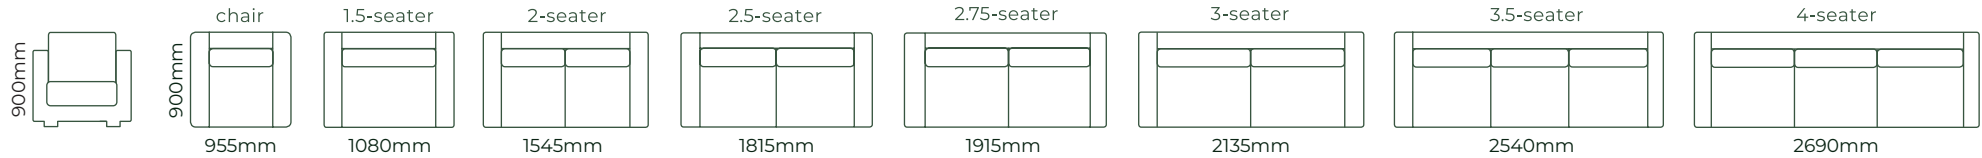

SOFAS ALL SOFA SIZES AVAILABLE WITH NO ARM, ONE ARM OR TWO ARMS