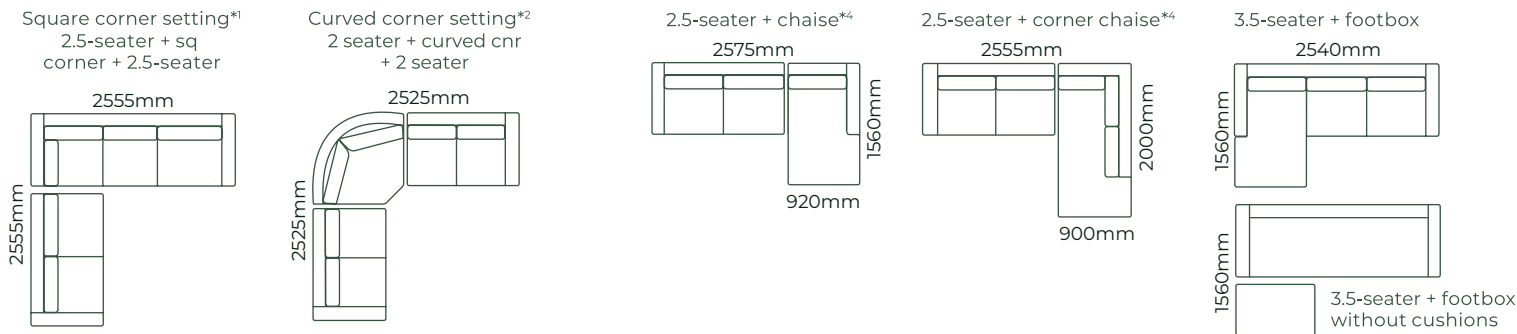

## SOFA BEDS SUITABLE FOR CORNER SETTINGS TOO\*5

## EXAMPLE SETTINGS WITH MANY OTHER CONFIGURATIONS AVAILABLE

Due to the nature of foam and fabric all furniture dimensions could be +/- 20mm.

\*1. In a square corner setting the corner piece is always 'built on' to the smaller piece as standard, but can be purchased separate.