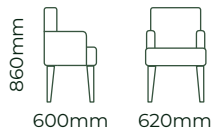

The Sterling

This piece features a square tub seat and low back making for a clean, geometric profile. Its tapered timber legs are available in a range of stains to complete the look.

YOU CHOOSE.

Our Grand range lets you choose the perfect model for your space, and make your own with your choice of leg colour and upholstery.