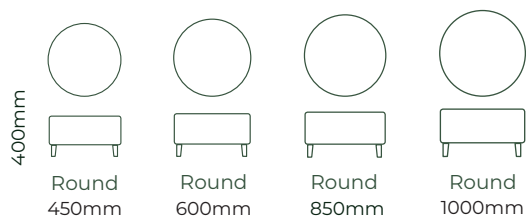

The Round Footstool

A simple yet versatile piece in any setting. Use as a footstool, coffee table or as extra seating. Match to your sofa or use this piece as an excuse to introduce some colour or a bold pattern.