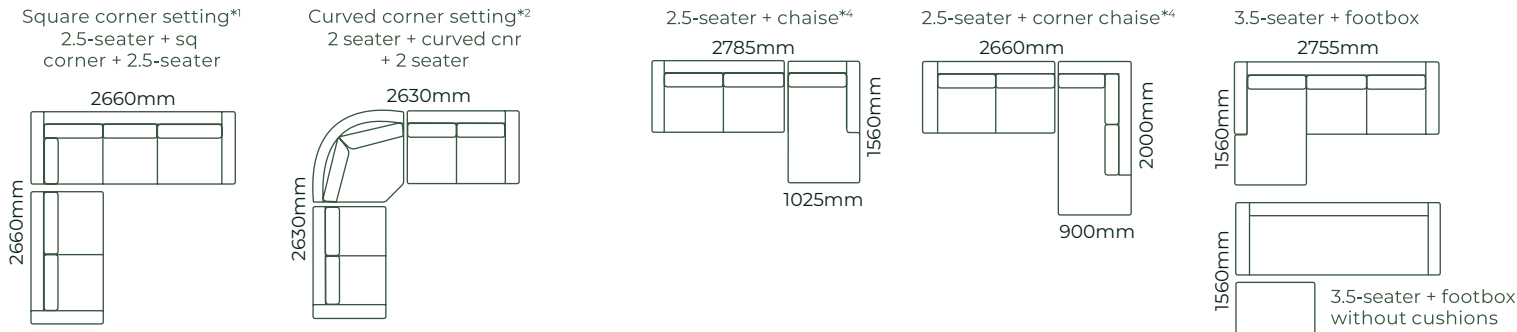

HOW IT WORKS

THE PARKLANE / DIMENSIONS

SOFAS ALL SOFA SIZES AVAILABLE WITH NO ARM, ONE ARM OR TWO ARMS

SOFA BEDS SUITABLE FOR CORNER SETTINGS TOO*5

ACCESSORIES

EXAMPLE SETTINGS WITH MANY OTHER CONFIGURATIONS AVAILABLE

Due to the nature of foam and fabric all furniture dimensions could be +/- 20mm.

*1. In a square corner setting the corner piece is always 'built on' to the smaller piece as standard, but can be purchased separate.

*2. In a curved corner setting, the corner piece is freestanding.

*3. Legs are Wenge as standard, but please refer to your retailer.

*4. Chaise cushion width is always made to match adjoining piece.

*5. Sofa beds have 270mm deep front borders. We use T47 or T27 legs (70mm).