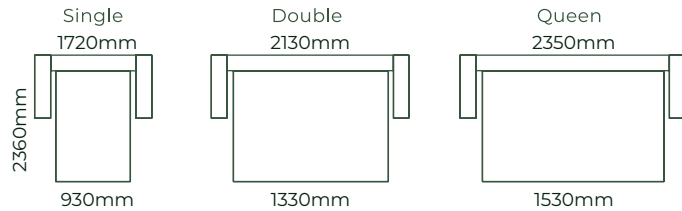

HOW IT WORKS

THE PARKLANE / DIMENSIONS

SOFAS ALL SOFA SIZES AVAILABLE WITH NO ARM, ONE ARM OR TWO ARMS

SOFA BEDS SUITABLE FOR CORNER SETTINGS TOO*5

ACCESSORIES

EXAMPLE SETTINGS WITH MANY OTHER CONFIGURATIONS AVAILABLE

Due to the nature of foam and fabric all furniture dimensions could be +/- 20mm.

*1. In a square corner setting the corner piece is always 'built on' to the smaller piece as standard, but can be purchased separate.