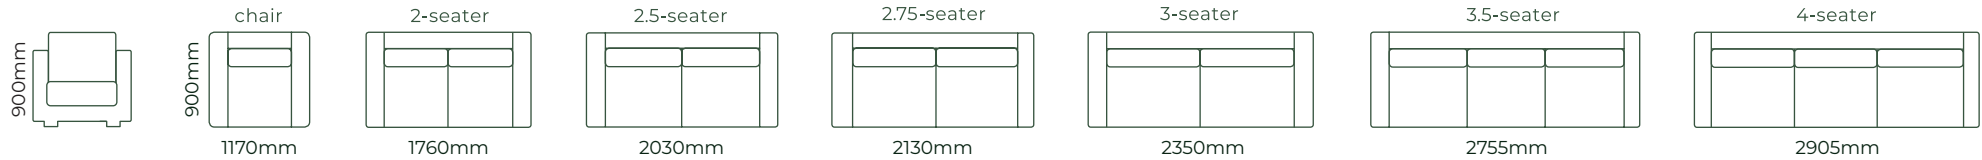

HOW IT WORKS

THE PARKLANE / DIMENSIONS

SOFAS ALL SOFA SIZES AVAILABLE WITH NO ARM, ONE ARM OR TWO ARMS

SOFA BEDS SUITABLE FOR CORNER SETTINGS TOO*5

ACCESSORIES

EXAMPLE SETTINGS WITH MANY OTHER CONFIGURATIONS AVAILABLE

Due to the nature of foam and fabric all furniture dimensions could be +/- 20mm.

*1. In a square corner setting the corner piece is always 'built on' to the smaller piece as standard, but can be purchased separate.