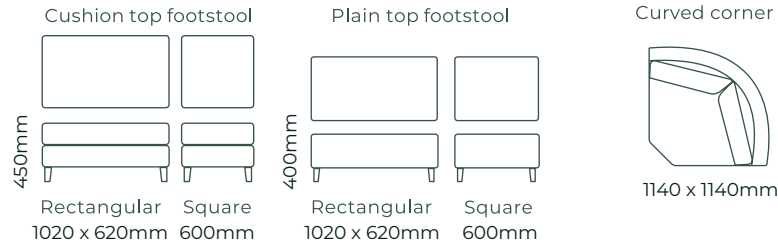

HOW IT WORKS

THE PARKLANE / DIMENSIONS

SOFAS ALL SOFA SIZES AVAILABLE WITH NO ARM, ONE ARM OR TWO ARMS

SOFA BEDS SUITABLE FOR CORNER SETTINGS TOO*5

ACCESSORIES

EXAMPLE SETTINGS WITH MANY OTHER CONFIGURATIONS AVAILABLE

Due to the nature of foam and fabric all furniture dimensions could be +/- 20mm.

*1. In a square corner setting the corner piece is always 'built on' to the smaller piece as standard, but can be purchased separate.

*2. In a curved corner setting, the corner piece is freestanding.

*3. Legs are Wenge as standard, but please refer to your retailer.

*4. Chaise cushion width is always made to match adjoining piece.

*5. Sofa beds have 270mm deep front borders. We use T47 or T27 legs (70mm).