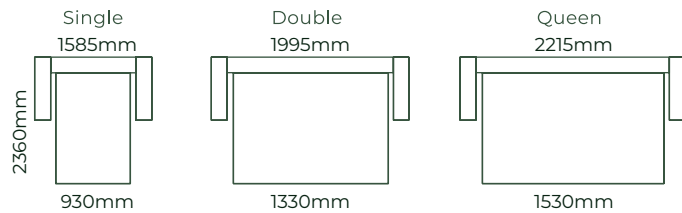

HOW IT WORKS

THE PABLO / DIMENSIONS

SOFAS ALL SOFA SIZES AVAILABLE WITH NO ARM, ONE ARM OR TWO ARMS

SOFA BEDS SUITABLE FOR CORNER SETTINGS TOO*5

ACCESSORIES

EXAMPLE SETTINGS WITH MANY OTHER CONFIGURATIONS AVAILABLE

Due to the nature of foam and fabric all furniture dimensions could be +/- 20mm.

*1. In a square corner setting the corner piece is always 'built on' to the smaller piece as standard, but can be purchased separate.