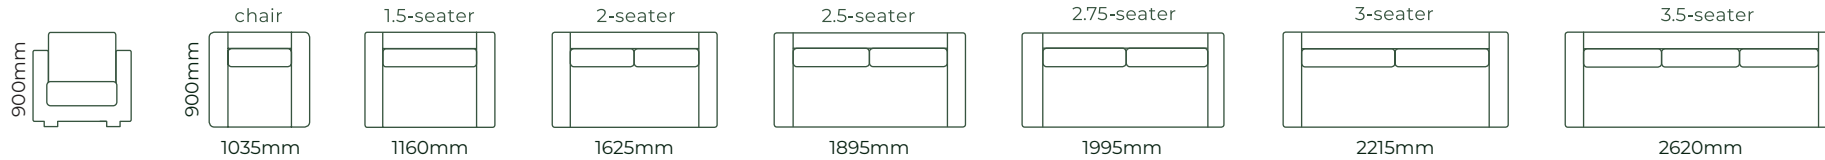

The Pablo

Contemporary meets comfort; this sleek design brings an elegance to the room. Fitted with our Advance comfort seat cushions, Fine comfort fitted backs and Borsari (150mm high) metal legs*³.

The Pablo is hand crafted here in New Zealand using excellent quality materials. This design is available as a sofa bed using a high class bi-fold mechanism with a 120mm innerspring mattress.

Model features a Corner Chaise with 3 Seater Sofa and 150mm high Borsari black legs. Fitted with Advance comfort bench-style cushion seats and Fine comfort fitted backs.

B

SHAPED ARM

YOU CHOOSE.

Our fully customisable Grand range, lets you choose the perfect combination; from frames and feet, to foams and fabric.

HOW IT WORKS

THE PABLO / DIMENSIONS

SOFAS ALL SOFA SIZES AVAILABLE WITH NO ARM, ONE ARM OR TWO ARMS

SOFA BEDS SUITABLE FOR CORNER SETTINGS TOO*5

ACCESSORIES

EXAMPLE SETTINGS WITH MANY OTHER CONFIGURATIONS AVAILABLE

Due to the nature of foam and fabric all furniture dimensions could be +/- 20mm.

*1. In a square corner setting the corner piece is always 'built on' to the smaller piece as standard, but can be purchased separate.