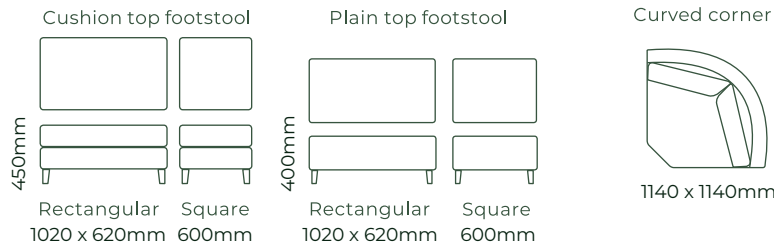

HOW IT WORKS

THE PABLO / DIMENSIONS

SOFAS ALL SOFA SIZES AVAILABLE WITH NO ARM, ONE ARM OR TWO ARMS

SOFA BEDS SUITABLE FOR CORNER SETTINGS TOO*5

ACCESSORIES

EXAMPLE SETTINGS WITH MANY OTHER CONFIGURATIONS AVAILABLE

Due to the nature of foam and fabric all furniture dimensions could be +/- 20mm.

*1. In a square corner setting the corner piece is always 'built on' to the smaller piece as standard, but can be purchased separate.