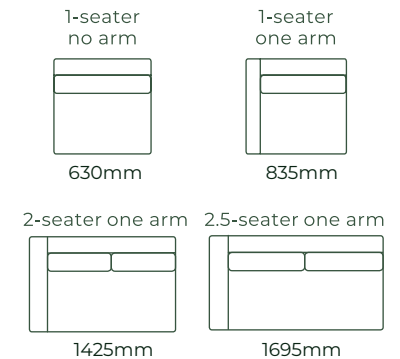

HOW IT WORKS

THE PABLO / DIMENSIONS

SOFAS ALL SOFA SIZES AVAILABLE WITH NO ARM, ONE ARM OR TWO ARMS

SOFA BEDS SUITABLE FOR CORNER SETTINGS TOO*5

ACCESSORIES

EXAMPLE SETTINGS WITH MANY OTHER CONFIGURATIONS AVAILABLE

Due to the nature of foam and fabric all furniture dimensions could be +/- 20mm.

*1. In a square corner setting the corner piece is always 'built on' to the smaller piece as standard, but can be purchased separate.