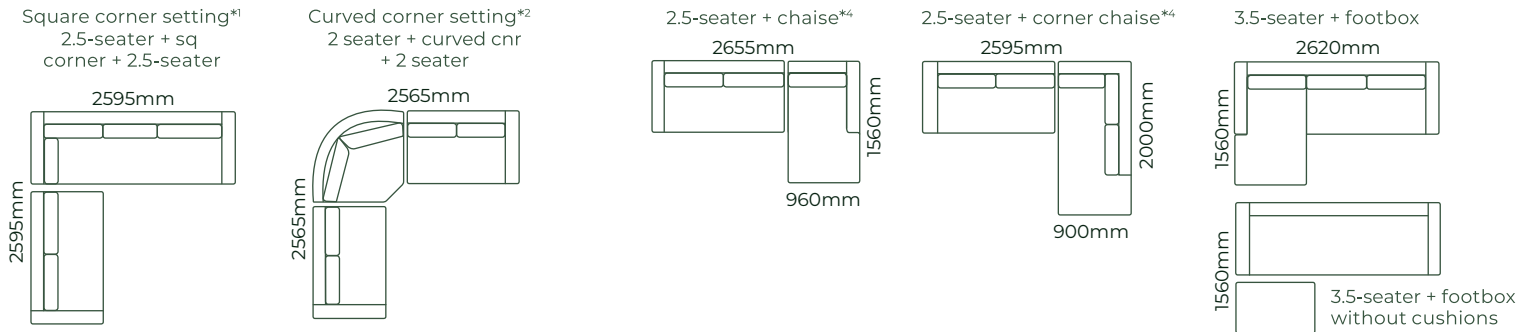

HOW IT WORKS

THE PABLO / DIMENSIONS

SOFAS ALL SOFA SIZES AVAILABLE WITH NO ARM, ONE ARM OR TWO ARMS

SOFA BEDS SUITABLE FOR CORNER SETTINGS TOO*5

ACCESSORIES

EXAMPLE SETTINGS WITH MANY OTHER CONFIGURATIONS AVAILABLE

Due to the nature of foam and fabric all furniture dimensions could be +/- 20mm.

*1. In a square corner setting the corner piece is always 'built on' to the smaller piece as standard, but can be purchased separate.

*2. In a curved corner setting, the corner piece is freestanding.

*3. Legs are Matt Black as standard, but please refer to your retailer.

*4. Chaise cushion width is always made to match adjoining piece.