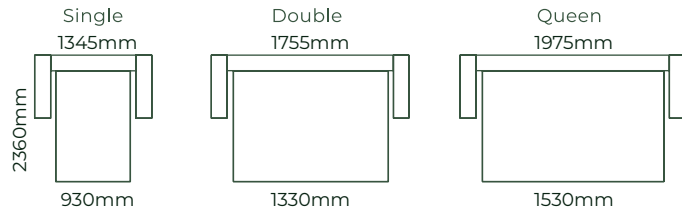

HOW IT WORKS

THE NIKITA / DIMENSIONS

SOFAS ALL SOFA SIZES AVAILABLE WITH NO ARM, ONE ARM OR TWO ARMS

SOFA BEDS SUITABLE FOR CORNER SETTINGS TOO*5

ACCESSORIES

EXAMPLE SETTINGS WITH MANY OTHER CONFIGURATIONS AVAILABLE

Due to the nature of foam and fabric all furniture dimensions could be +/- 20mm.

*1. In a square corner setting the corner piece is always 'built on' to the smaller piece as standard, but can be purchased separate.