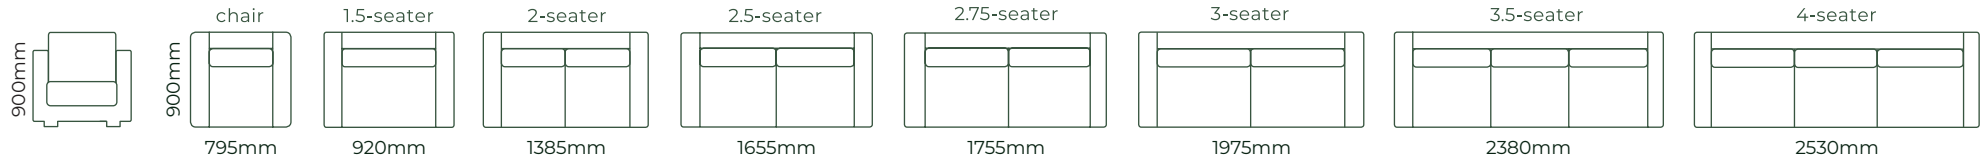

The Nikita

An elegant, narrow-arm design brings a modern feel to any space. Fitted standard with our Easy comfort seats, Fine comfort fitted backs and T12 (135mm high) timber legs*³, this model offers a supreme level of comfort. The Nikita is hand crafted here in New Zealand using excellent quality materials. This design is available as a sofa bed using a high class bi-fold mechanism with a 120mm innerspring mattress.

HOW IT WORKS

THE NIKITA / DIMENSIONS

SOFAS ALL SOFA SIZES AVAILABLE WITH NO ARM, ONE ARM OR TWO ARMS

SOFA BEDS SUITABLE FOR CORNER SETTINGS TOO*5

ACCESSORIES

EXAMPLE SETTINGS WITH MANY OTHER CONFIGURATIONS AVAILABLE

Due to the nature of foam and fabric all furniture dimensions could be +/- 20mm.

*1. In a square corner setting the corner piece is always 'built on' to the smaller piece as standard, but can be purchased separate.