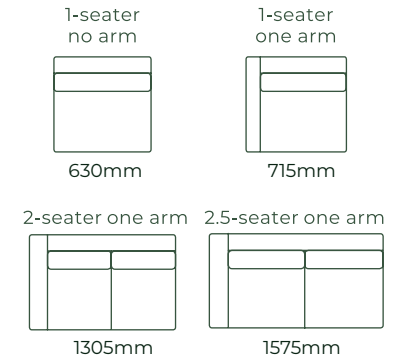

HOW IT WORKS

THE NIKITA / DIMENSIONS

SOFAS ALL SOFA SIZES AVAILABLE WITH NO ARM, ONE ARM OR TWO ARMS

SOFA BEDS SUITABLE FOR CORNER SETTINGS TOO*5

ACCESSORIES

EXAMPLE SETTINGS WITH MANY OTHER CONFIGURATIONS AVAILABLE

Due to the nature of foam and fabric all furniture dimensions could be +/- 20mm.

*1. In a square corner setting the corner piece is always 'built on' to the smaller piece as standard, but can be purchased separate.