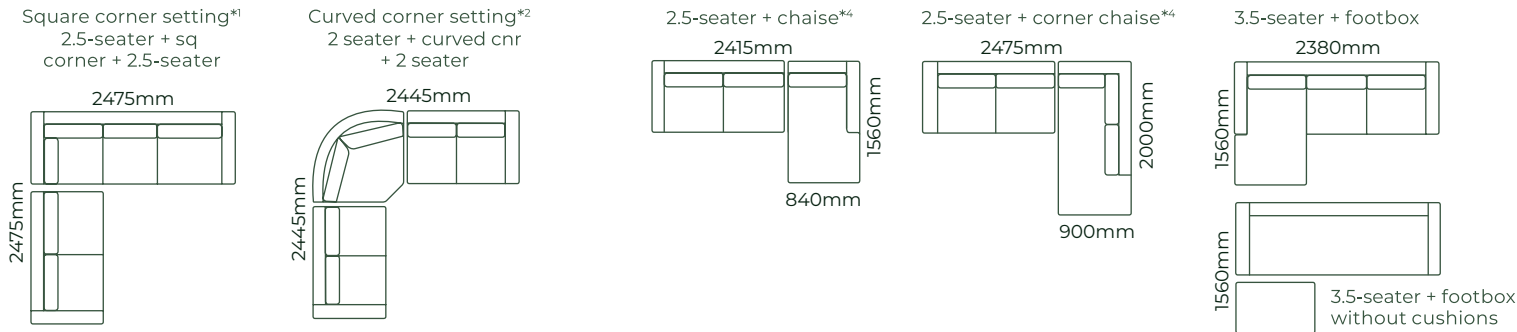

HOW IT WORKS

THE NIKITA / DIMENSIONS

SOFAS ALL SOFA SIZES AVAILABLE WITH NO ARM, ONE ARM OR TWO ARMS

SOFA BEDS SUITABLE FOR CORNER SETTINGS TOO*5

ACCESSORIES

EXAMPLE SETTINGS WITH MANY OTHER CONFIGURATIONS AVAILABLE

Due to the nature of foam and fabric all furniture dimensions could be +/- 20mm.

*1. In a square corner setting the corner piece is always 'built on' to the smaller piece as standard, but can be purchased separate.

*2. In a curved corner setting, the corner piece is freestanding.

*3. Legs are Wenge as standard, but please refer to your retailer.

*4. Chaise cushion width is always made to match adjoining piece.

*5. Sofa beds have 270mm deep front borders. We use T47 or T27 legs (70mm).