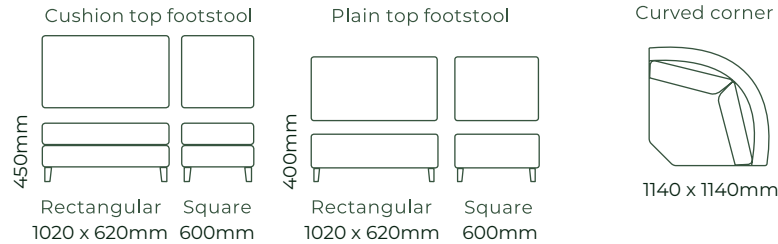

The Nikita

An elegant, narrow-arm design brings a modern feel to any space. Fitted standard with our Easy comfort seats, Fine comfort fitted backs and T12 (135mm high) timber legs*³, this model offers a supreme level of comfort. The Nikita is hand crafted here in New Zealand using excellent quality materials. This design is available as a sofa bed using a high class bi-fold mechanism with a 120mm innerspring mattress.

HOW IT WORKS

THE NIKITA / DIMENSIONS

SOFAS ALL SOFA SIZES AVAILABLE WITH NO ARM, ONE ARM OR TWO ARMS

SOFA BEDS SUITABLE FOR CORNER SETTINGS TOO*5

ACCESSORIES

EXAMPLE SETTINGS WITH MANY OTHER CONFIGURATIONS AVAILABLE

Due to the nature of foam and fabric all furniture dimensions could be +/- 20mm.

*1. In a square corner setting the corner piece is always 'built on' to the smaller piece as standard, but can be purchased separate.

*2. In a curved corner setting, the corner piece is freestanding.

*3. Legs are Wenge as standard, but please refer to your retailer.

*4. Chaise cushion width is always made to match adjoining piece.

*5. Sofa beds have 270mm deep front borders. We use T47 or T27 legs (70mm).