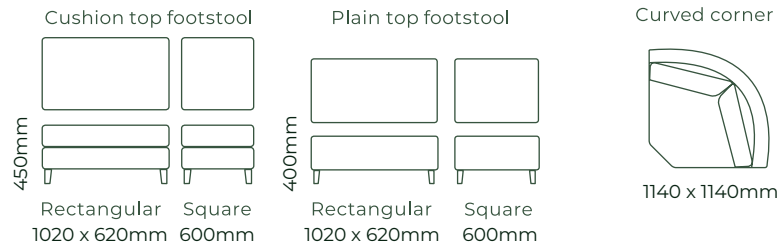

HOW IT WORKS

THE MAISON / DIMENSIONS

SOFAS ALL SOFA SIZES AVAILABLE WITH NO ARM, ONE ARM OR TWO ARMS

SOFA BEDS SUITABLE FOR CORNER SETTINGS TOO*5

ACCESSORIES

EXAMPLE SETTINGS WITH MANY OTHER CONFIGURATIONS AVAILABLE

Due to the nature of foam and fabric all furniture dimensions could be +/- 20mm.

*1. In a square corner setting the corner piece is always 'built on' to the smaller piece as standard, but can be purchased separate.

*2. In a curved corner setting, the corner piece is freestanding.

*3. Legs are Wenge as standard, but please refer to your retailer.

*4. Chaise cushion width is always made to match adjoining piece.

*5. Sofa beds have 270mm deep front borders. We use T47 or T27 legs (70mm).