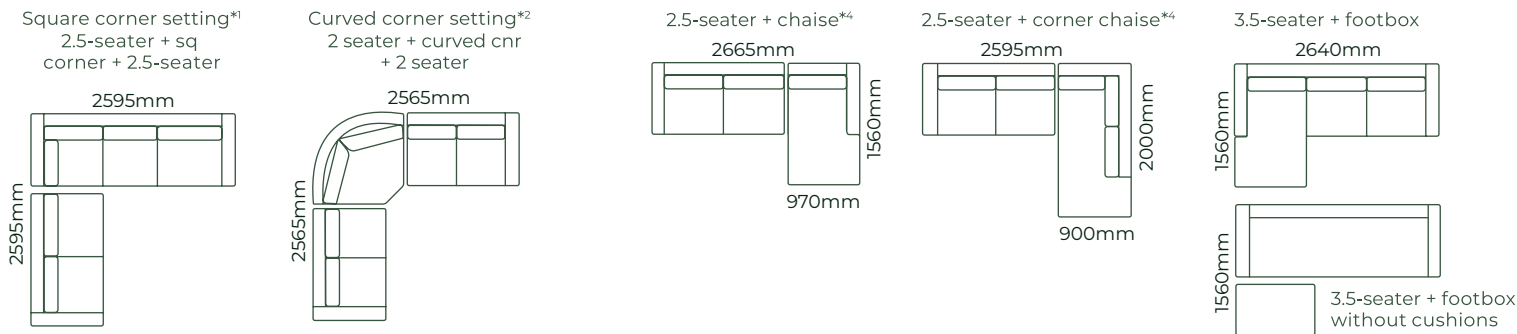

HOW IT WORKS

THE MAISON / DIMENSIONS

SOFAS ALL SOFA SIZES AVAILABLE WITH NO ARM, ONE ARM OR TWO ARMS

SOFA BEDS SUITABLE FOR CORNER SETTINGS TOO*5

ACCESSORIES

EXAMPLE SETTINGS WITH MANY OTHER CONFIGURATIONS AVAILABLE

Due to the nature of foam and fabric all furniture dimensions could be +/- 20mm.

*1. In a square corner setting the corner piece is always 'built on' to the smaller piece as standard, but can be purchased separate.

*2. In a curved corner setting, the corner piece is freestanding.

*3. Legs are Wenge as standard, but please refer to your retailer.

*4. Chaise cushion width is always made to match adjoining piece.

*5. Sofa beds have 270mm deep front borders. We use T47 or T27 legs (70mm).