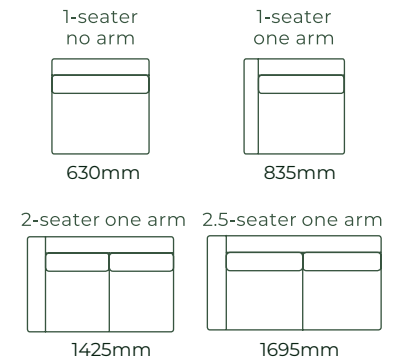

HOW IT WORKS

THE MAISON / DIMENSIONS

SOFAS ALL SOFA SIZES AVAILABLE WITH NO ARM, ONE ARM OR TWO ARMS

SOFA BEDS SUITABLE FOR CORNER SETTINGS TOO*5

ACCESSORIES

EXAMPLE SETTINGS WITH MANY OTHER CONFIGURATIONS AVAILABLE

Due to the nature of foam and fabric all furniture dimensions could be +/- 20mm.

*1. In a square corner setting the corner piece is always 'built on' to the smaller piece as standard, but can be purchased separate.