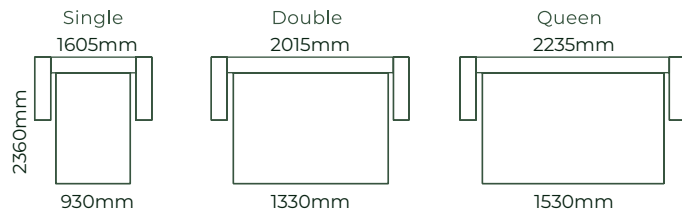

HOW IT WORKS

THE MAISON / DIMENSIONS

SOFAS ALL SOFA SIZES AVAILABLE WITH NO ARM, ONE ARM OR TWO ARMS

SOFA BEDS SUITABLE FOR CORNER SETTINGS TOO*5

ACCESSORIES

EXAMPLE SETTINGS WITH MANY OTHER CONFIGURATIONS AVAILABLE

Due to the nature of foam and fabric all furniture dimensions could be +/- 20mm.

*1. In a square corner setting the corner piece is always 'built on' to the smaller piece as standard, but can be purchased separate.