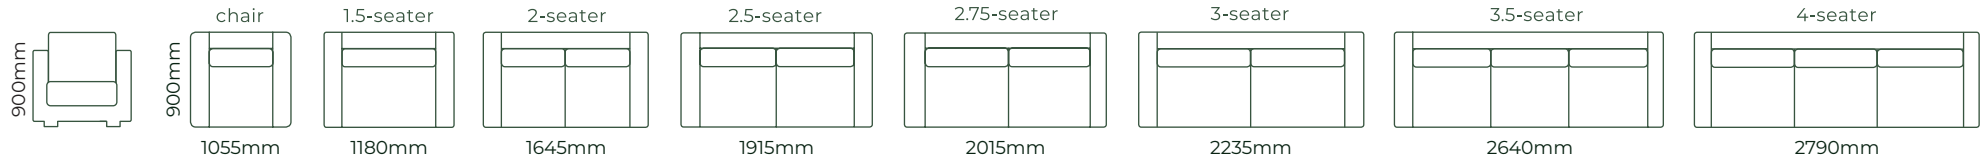

Model features a 3.5 Seater Sofa. Fitted with T10 Wenge timber legs, Advance comfort seats and Fine comfort fitted backs.

B

SQUARE ARM

YOU CHOOSE.

Our fully customisable Grand range, lets you choose the perfect combination; from frames and feet, to foams and fabric.

HOW IT WORKS

THE MAISON / DIMENSIONS

SOFAS ALL SOFA SIZES AVAILABLE WITH NO ARM, ONE ARM OR TWO ARMS

SOFA BEDS SUITABLE FOR CORNER SETTINGS TOO*5

ACCESSORIES

EXAMPLE SETTINGS WITH MANY OTHER CONFIGURATIONS AVAILABLE

Due to the nature of foam and fabric all furniture dimensions could be +/- 20mm.

*1. In a square corner setting the corner piece is always 'built on' to the smaller piece as standard, but can be purchased separate.