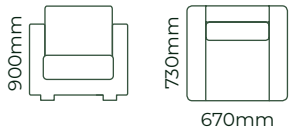

The Libre (Fixed)

Shaped with thin curved arms and tub seat, this provides the perfect frame for an upholstered seat cushion. A place you can sit for hours around the dining table or reading in the lounge in pure comfort. This version has no back cushion for a cleaner, modern look.