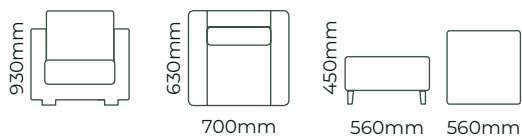

The Hugo Steel

Industrial meets casual; Hugo has subtle winged arms with loose fit, removable zip covers. Finished with gunmetal*¹ slimline legs, an optional footstool is available to further enhance your comfort.