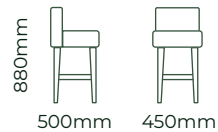

ALFRED ST.

GRAND RANGE

B

The Hugo (Barstool)

The Hugo barstool has a cushioned, supportive back with a timber base that can be stained in a variety of colours to compliment your look. Low is standard bench height, high is standard bar height.

LOW