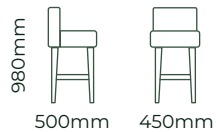

ALFRED ST.

GRAND RANGE

B

The Hugo (Barstool)

The Hugo barstool has a cushioned, supportive back with a timber base that can be stained in a variety of colours to compliment your look. Low is standard bench height, high is standard bar height.

LOW

HIGH

YOU CHOOSE.

Our Grand range lets you choose the perfect model for your space, and make your own with your choice of leg colour and upholstery.

FEATURING

- A solid frame made from New Zealand kiln dried and engineered, sustainable timbers.
- The perfect sustainable, New Zealand foams chosen based on which sit fits the model best.
- Choose timber leg stains available in Wenge, Natural, Rimu, Walnut, Whitewash, Greywash.
- Finish off with your choice of fabric or leather.

PRODUCT DETAILS

TIMBER LEG STAINS

Due to the nature of foam and fabric all furniture dimensions could be +/- 20mm

WARRANTY:

Timber frame: 15-years **Seat foam:** 10-years

Seat webbing: 10-years **Back inners:** 2-years

Fabric: Refer to supplier