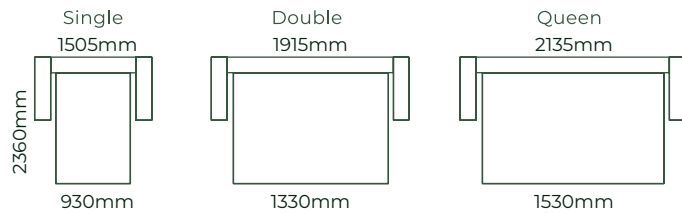

HOW IT WORKS

THE FORME / DIMENSIONS

SOFAS ALL SOFA SIZES AVAILABLE WITH NO ARM, ONE ARM OR TWO ARMS

SOFA BEDS SUITABLE FOR CORNER SETTINGS TOO*5

ACCESSORIES

EXAMPLE SETTINGS WITH MANY OTHER CONFIGURATIONS AVAILABLE

Due to the nature of foam and fabric all furniture dimensions could be +/- 20mm.

*1. In a square corner setting the corner piece is always 'built on' to the smaller piece as standard, but can be purchased separate.