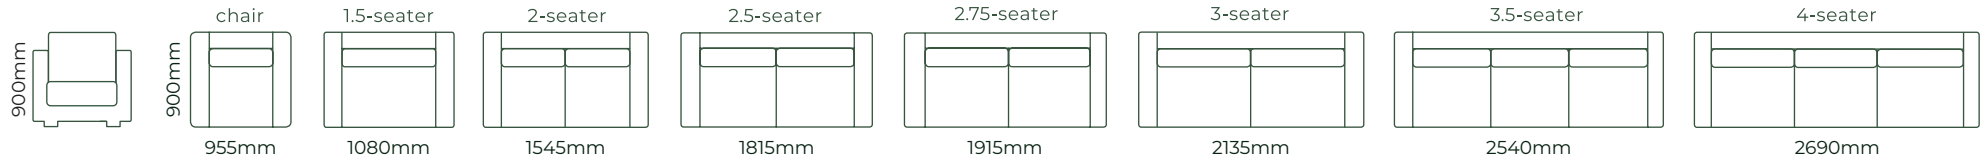

HOW IT WORKS

THE FORME / DIMENSIONS

SOFAS ALL SOFA SIZES AVAILABLE WITH NO ARM, ONE ARM OR TWO ARMS

SOFA BEDS SUITABLE FOR CORNER SETTINGS TOO*5

ACCESSORIES

EXAMPLE SETTINGS WITH MANY OTHER CONFIGURATIONS AVAILABLE

Due to the nature of foam and fabric all furniture dimensions could be +/- 20mm.

*1. In a square corner setting the corner piece is always 'built on' to the smaller piece as standard, but can be purchased separate.