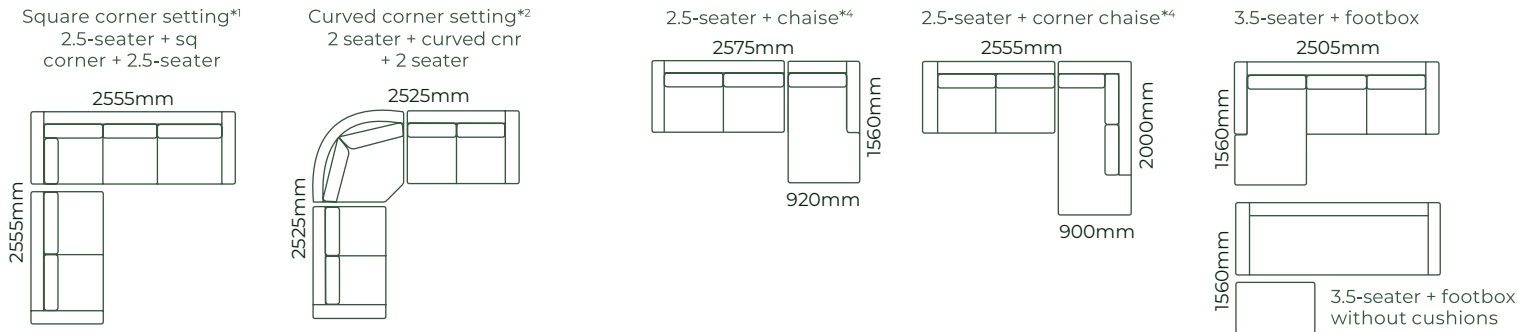

HOW IT WORKS

THE FORME / DIMENSIONS

SOFAS ALL SOFA SIZES AVAILABLE WITH NO ARM, ONE ARM OR TWO ARMS

SOFA BEDS SUITABLE FOR CORNER SETTINGS TOO*5

ACCESSORIES

EXAMPLE SETTINGS WITH MANY OTHER CONFIGURATIONS AVAILABLE

Due to the nature of foam and fabric all furniture dimensions could be +/- 20mm.

*1. In a square corner setting the corner piece is always 'built on' to the smaller piece as standard, but can be purchased separate.

*2. In a curved corner setting, the corner piece is freestanding.

*3. Legs are Wenge as standard, but please refer to your retailer.

*4. Chaise cushion width is always made to match adjoining piece.

*5. Sofa beds have 270mm deep front borders. We use T47 or T27 legs (70mm).