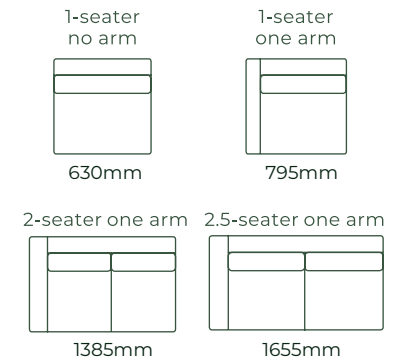

HOW IT WORKS

THE FORME / DIMENSIONS

SOFAS ALL SOFA SIZES AVAILABLE WITH NO ARM, ONE ARM OR TWO ARMS

SOFA BEDS SUITABLE FOR CORNER SETTINGS TOO*5

ACCESSORIES

EXAMPLE SETTINGS WITH MANY OTHER CONFIGURATIONS AVAILABLE

Due to the nature of foam and fabric all furniture dimensions could be +/- 20mm.

*1. In a square corner setting the corner piece is always 'built on' to the smaller piece as standard, but can be purchased separate.