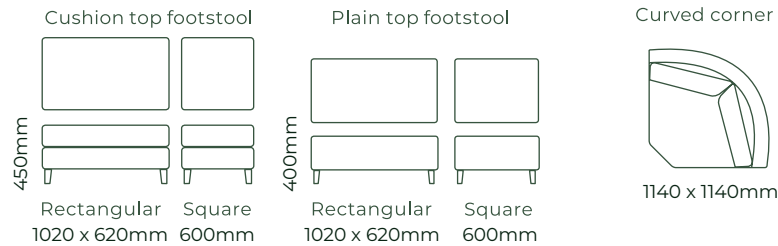

HOW IT WORKS

THE FORME / DIMENSIONS

SOFAS ALL SOFA SIZES AVAILABLE WITH NO ARM, ONE ARM OR TWO ARMS

SOFA BEDS SUITABLE FOR CORNER SETTINGS TOO*5

ACCESSORIES

EXAMPLE SETTINGS WITH MANY OTHER CONFIGURATIONS AVAILABLE

Due to the nature of foam and fabric all furniture dimensions could be +/- 20mm.

*1. In a square corner setting the corner piece is always 'built on' to the smaller piece as standard, but can be purchased separate.

*2. In a curved corner setting, the corner piece is freestanding.

*3. Legs are Wenge as standard, but please refer to your retailer.

*4. Chaise cushion width is always made to match adjoining piece.

*5. Sofa beds have 270mm deep front borders. We use T47 or T27 legs (70mm).