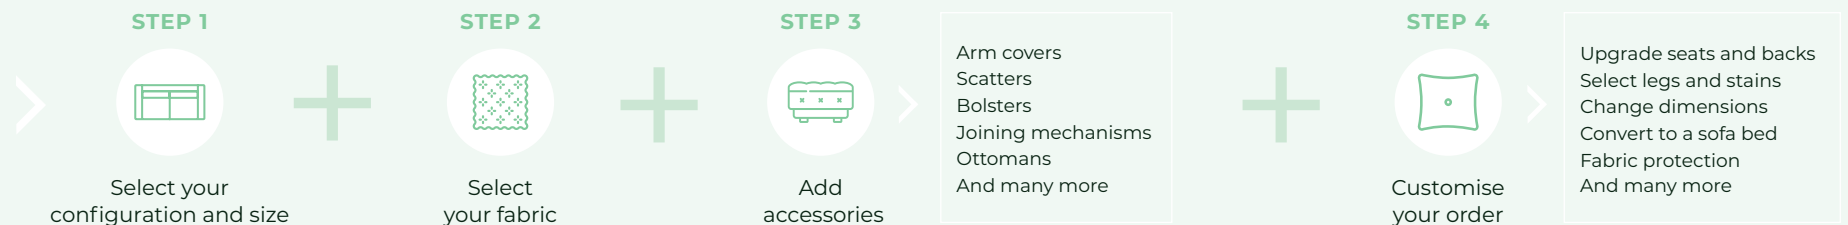

HOW IT WORKS