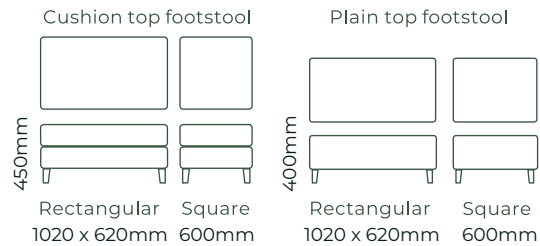

Hand crafted here in New Zealand using excellent quality materials, this design is available as a sofa bed using a high class bi-fold mechanism with a 120mm innerspring mattress.

Model features a 2.5 Seater Sofa with T12 Wenge timber legs, fitted with Advance comfort seats and Fine comfort fitted backs.

HOW IT WORKS

THE ESTEME / DIMENSIONS

SOFAS ALL SOFA SIZES AVAILABLE WITH NO ARM, ONE ARM OR TWO ARMS

ACCESSORIES

Due to the nature of foam and fabric all furniture dimensions could be +/- 20mm.

*1. Legs are Wenge as standard, but please refer to your retailer.