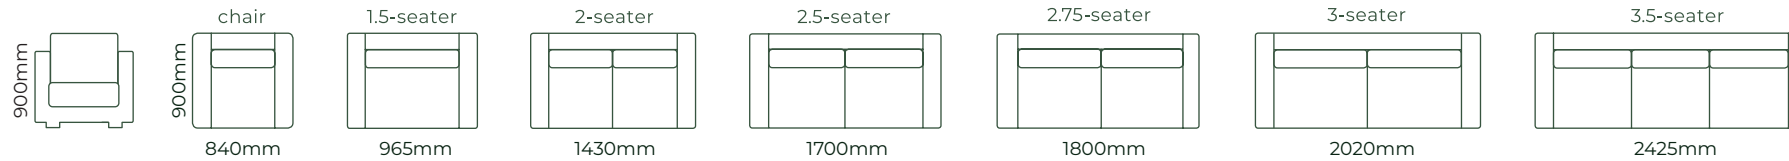

Hand crafted here in New Zealand using excellent quality materials, this design is available as a sofa bed using a high class bi-fold mechanism with a 120mm innerspring mattress.

Model features a 2.5 Seater Sofa with T12 Wenge timber legs, fitted with Advance comfort seats and Fine comfort fitted backs.

HOW IT WORKS

THE ESTEME / DIMENSIONS

SOFAS ALL SOFA SIZES AVAILABLE WITH NO ARM, ONE ARM OR TWO ARMS

ACCESSORIES

Due to the nature of foam and fabric all furniture dimensions could be +/- 20mm.

*1. Legs are Wenge as standard, but please refer to your retailer.