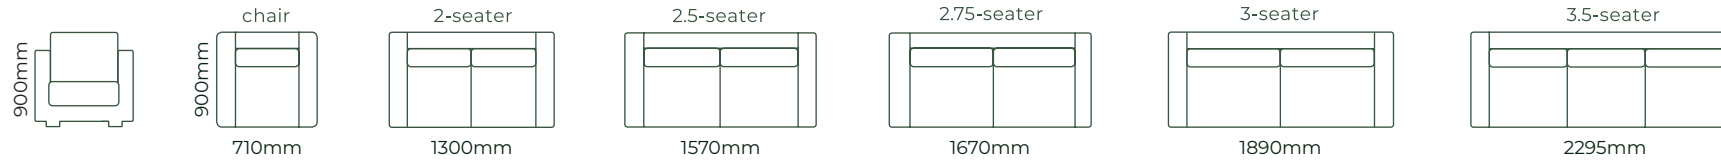

The Elite

The Elite's narrow armed design maximises seat space while the shaped arms are a subtle design feature. Fitted standard with our Advance comfort seats, Fine comfort fitted backs and Elite (200mm high) metal base*, offering a supreme level of comfort. Hand crafted here in New Zealand using excellent quality materials.

HOW IT WORKS

THE ELITE / DIMENSIONS

SOFAS

TIMBER LEG STAINS

METAL LEG COLOUR

Due to the nature of foam and fabric all furniture dimensions could be +/- 20mm.
 *1. Legs are Matt Black as standard, but please refer to your retailer.