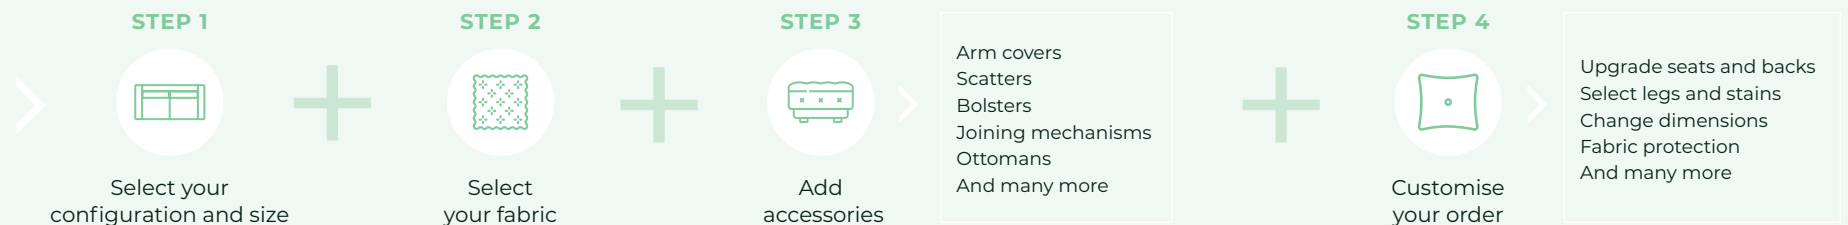

HOW IT WORKS