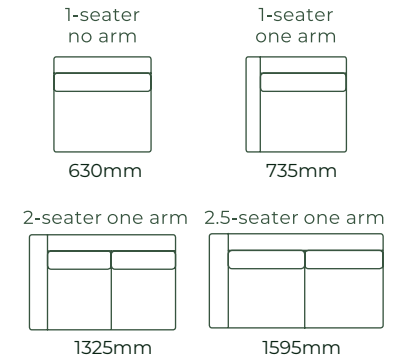

HOW IT WORKS

THE DURHAM / DIMENSIONS

SOFAS ALL SOFA SIZES AVAILABLE WITH NO ARM, ONE ARM OR TWO ARMS

SOFA BEDS SUITABLE FOR CORNER SETTINGS TOO*5

ACCESSORIES

EXAMPLE SETTINGS WITH MANY OTHER CONFIGURATIONS AVAILABLE

Due to the nature of foam and fabric all furniture dimensions could be +/- 20mm.

*1. In a square corner setting the corner piece is always 'built on' to the smaller piece as standard, but can be purchased separate.