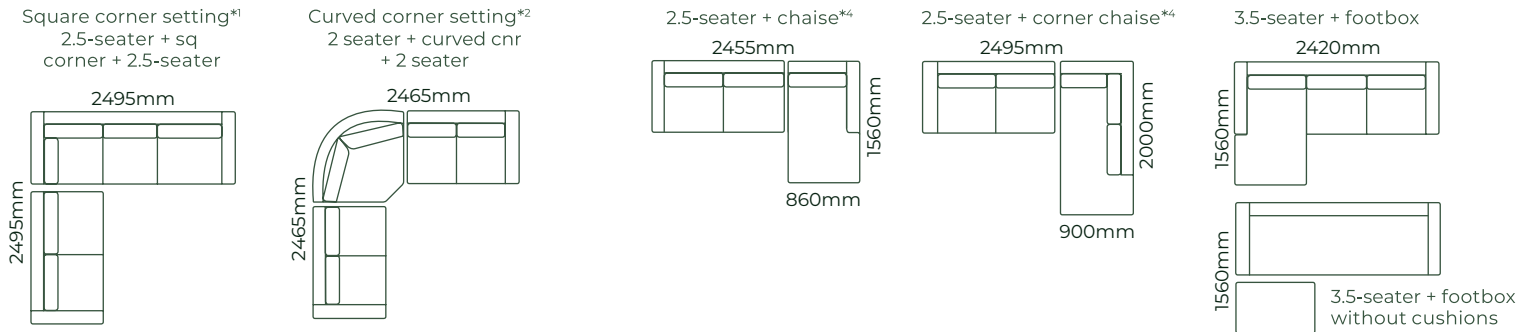

HOW IT WORKS

THE DURHAM / DIMENSIONS

SOFAS ALL SOFA SIZES AVAILABLE WITH NO ARM, ONE ARM OR TWO ARMS

SOFA BEDS SUITABLE FOR CORNER SETTINGS TOO*5

ACCESSORIES

EXAMPLE SETTINGS WITH MANY OTHER CONFIGURATIONS AVAILABLE

Due to the nature of foam and fabric all furniture dimensions could be +/- 20mm.

*1. In a square corner setting the corner piece is always 'built on' to the smaller piece as standard, but can be purchased separate.

*2. In a curved corner setting, the corner piece is freestanding.

*3. Legs are Chrome as standard, but please refer to your retailer.

*4. Chaise cushion width is always made to match adjoining piece.

*5. Sofa beds have 270mm deep front borders. We use T47 or T27 legs (70mm).