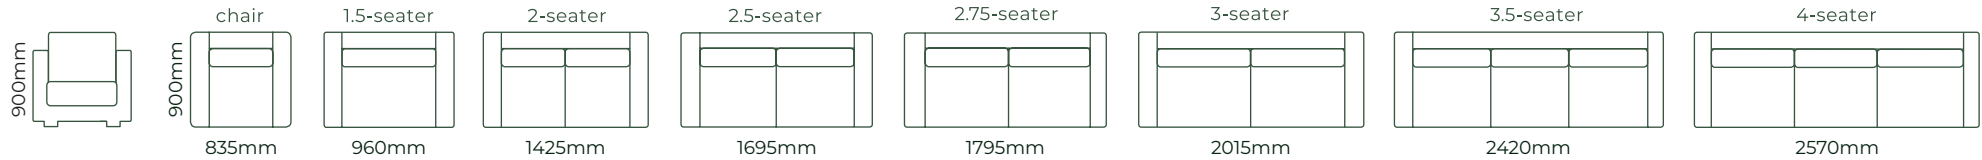

The Durham

A contemporary square arm design that compliments a range of spaces. Fitted standard with our Easy comfort seats, Fine comfort fitted backs and M12 (150mm high) metal legs*³.

The Durham is hand crafted here in New Zealand using excellent quality materials. This design is available as a sofa bed using a high class bi-fold mechanism with a 120mm innerspring mattress.

HOW IT WORKS

THE DURHAM / DIMENSIONS

SOFAS ALL SOFA SIZES AVAILABLE WITH NO ARM, ONE ARM OR TWO ARMS

SOFA BEDS SUITABLE FOR CORNER SETTINGS TOO*5

ACCESSORIES

EXAMPLE SETTINGS WITH MANY OTHER CONFIGURATIONS AVAILABLE

Due to the nature of foam and fabric all furniture dimensions could be +/- 20mm.

*1. In a square corner setting the corner piece is always 'built on' to the smaller piece as standard, but can be purchased separate.

*2. In a curved corner setting, the corner piece is freestanding.

*3. Legs are Chrome as standard, but please refer to your retailer.

*4. Chaise cushion width is always made to match adjoining piece.

*5. Sofa beds have 270mm deep front borders. We use T47 or T27 legs (70mm).