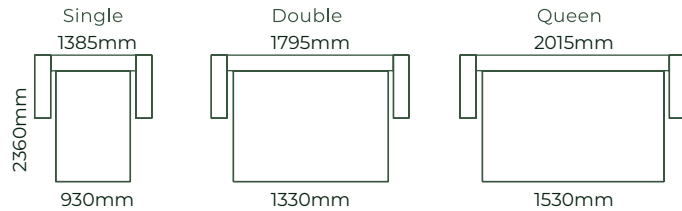

HOW IT WORKS

THE DURHAM / DIMENSIONS

SOFAS ALL SOFA SIZES AVAILABLE WITH NO ARM, ONE ARM OR TWO ARMS

SOFA BEDS SUITABLE FOR CORNER SETTINGS TOO*5

ACCESSORIES

EXAMPLE SETTINGS WITH MANY OTHER CONFIGURATIONS AVAILABLE

Due to the nature of foam and fabric all furniture dimensions could be +/- 20mm.

*1. In a square corner setting the corner piece is always 'built on' to the smaller piece as standard, but can be purchased separate.