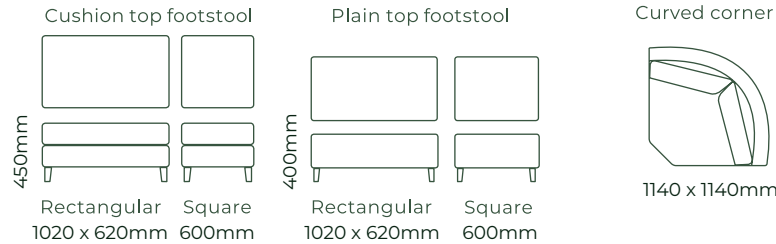

HOW IT WORKS

THE DURHAM / DIMENSIONS

SOFAS ALL SOFA SIZES AVAILABLE WITH NO ARM, ONE ARM OR TWO ARMS

SOFA BEDS SUITABLE FOR CORNER SETTINGS TOO*5

ACCESSORIES

EXAMPLE SETTINGS WITH MANY OTHER CONFIGURATIONS AVAILABLE

Due to the nature of foam and fabric all furniture dimensions could be +/- 20mm.

*1. In a square corner setting the corner piece is always 'built on' to the smaller piece as standard, but can be purchased separate.

*2. In a curved corner setting, the corner piece is freestanding.

*3. Legs are Chrome as standard, but please refer to your retailer.

*4. Chaise cushion width is always made to match adjoining piece.

*5. Sofa beds have 270mm deep front borders. We use T47 or T27 legs (70mm).