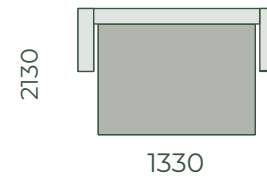

DOVER SOFA BED

Smaller footprint, longer sleep surface and takes up less room than conventional sofa beds. Uses a classic drawer type mechanism designed in Belgium.

TO OPEN: Pull forward from front board until mechanism is completely open. Unfold seat cushion and push down the back cushions.

THE SOFA

- **Frame:** New Zealand kiln-dried timber and engineered timber
- **Cushions:** Foam seat cushions fixed onto the mechanism
- **Overall height:** 890 mm

THE BED

Head to toe wooden slats, prevents roll together and partner disturbance

- **Sleeping height:** 320 mm
- **Mattress:** Foam
- **Sizes available:** Double