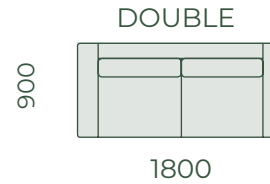

DOVER SOFA BED

Smaller footprint, longer sleep surface and takes up less room than conventional sofa beds. Uses a classic drawer type mechanism designed in Belgium.

TO OPEN: Pull forward from front board until mechanism is completely open. Unfold seat cushion and push down the back cushions.

THE SOFA

- **Frame:** New Zealand kiln-dried timber and engineered timber
- **Cushions:** Foam seat cushions fixed onto the mechanism
- **Overall height:** 890 mm

THE BED

Head to toe wooden slats, prevents roll together and partner disturbance

- **Sleeping height:** 320 mm
- **Mattress:** Foam
- **Sizes available:** Double