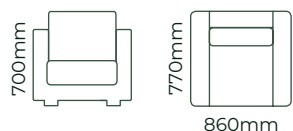

The Corona

This curved and compact chair is just as comfortable as it is eye catching. Splayed, thin metal legs allow the shape of the seat to take centre stage. The timeless design means you are able to upholster in one fabric or two, and be as bold or understated as you choose.