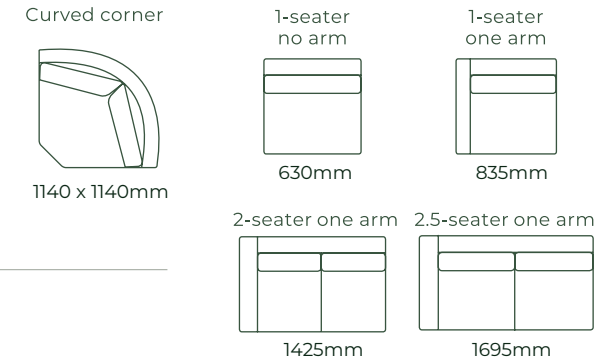

HOW IT WORKS

THE CHARLIE / DIMENSIONS

SOFAS ALL SOFA SIZES AVAILABLE WITH NO ARM, ONE ARM OR TWO ARMS

SOFA BEDS SUITABLE FOR CORNER SETTINGS TOO*5

ACCESSORIES

EXAMPLE SETTINGS WITH MANY OTHER CONFIGURATIONS AVAILABLE

Due to the nature of foam and fabric all furniture dimensions could be +/- 20mm.

*1. In a square corner setting the corner piece is always 'built on' to the smaller piece as standard, but can be purchased separate.