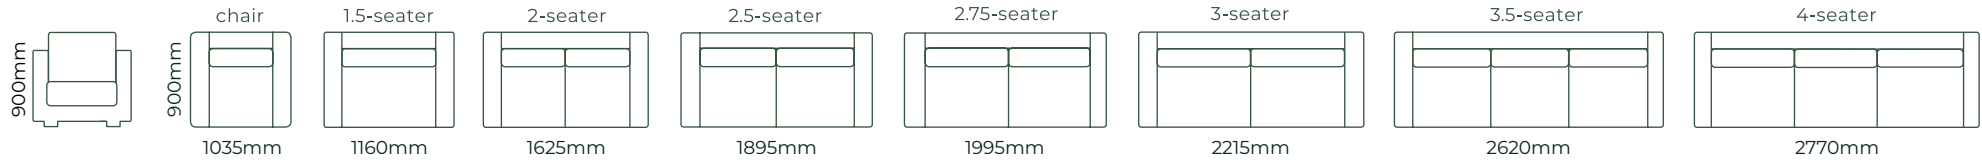

HOW IT WORKS

THE CHARLIE / DIMENSIONS

SOFAS ALL SOFA SIZES AVAILABLE WITH NO ARM, ONE ARM OR TWO ARMS

SOFA BEDS SUITABLE FOR CORNER SETTINGS TOO*5

ACCESSORIES

EXAMPLE SETTINGS WITH MANY OTHER CONFIGURATIONS AVAILABLE

Due to the nature of foam and fabric all furniture dimensions could be +/- 20mm.

*1. In a square corner setting the corner piece is always 'built on' to the smaller piece as standard, but can be purchased separate.