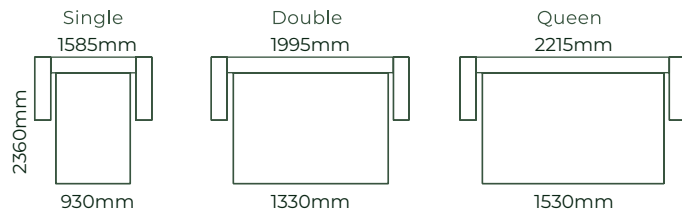

HOW IT WORKS

THE CHARLIE / DIMENSIONS

SOFAS ALL SOFA SIZES AVAILABLE WITH NO ARM, ONE ARM OR TWO ARMS

SOFA BEDS SUITABLE FOR CORNER SETTINGS TOO*5

ACCESSORIES

EXAMPLE SETTINGS WITH MANY OTHER CONFIGURATIONS AVAILABLE

Due to the nature of foam and fabric all furniture dimensions could be +/- 20mm.

*1. In a square corner setting the corner piece is always 'built on' to the smaller piece as standard, but can be purchased separate.