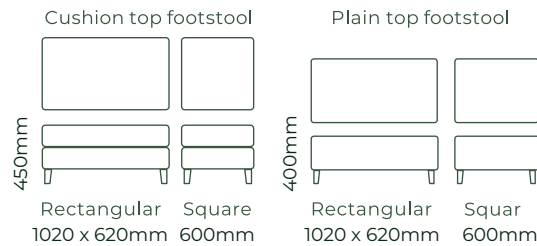

The Charlie

A wide arm design, Charlie has a contemporary shape and relaxed feel. Fitted standard with our Advance comfort seats, Fine comfort fitted backs and T47 (50mm high) timber legs*³.

Hand crafted here in New Zealand using excellent quality materials, this design is available as a sofa bed using a high class bi-fold mechanism with a 120mm innerspring mattress.

HOW IT WORKS

THE CHARLIE / DIMENSIONS

SOFAS ALL SOFA SIZES AVAILABLE WITH NO ARM, ONE ARM OR TWO ARMS

SOFA BEDS SUITABLE FOR CORNER SETTINGS TOO*5

ACCESSORIES

EXAMPLE SETTINGS WITH MANY OTHER CONFIGURATIONS AVAILABLE

Due to the nature of foam and fabric all furniture dimensions could be +/- 20mm.

*1. In a square corner setting the corner piece is always 'built on' to the smaller piece as standard, but can be purchased separate.

*2. In a curved corner setting, the corner piece is freestanding.

*3. Legs are Wenge as standard, but please refer to your retailer.

*4. Chaise cushion width is always made to match adjoining piece.

*5. Sofa beds have 270mm deep front borders. We use T47 or T27 legs (70mm).