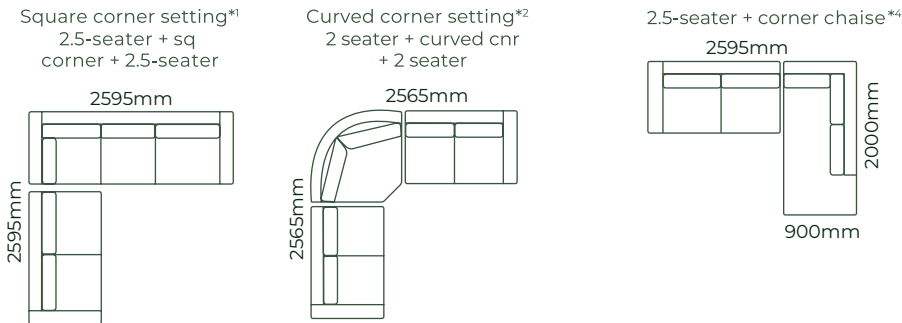

HOW IT WORKS

THE CHARLIE / DIMENSIONS

SOFAS ALL SOFA SIZES AVAILABLE WITH NO ARM, ONE ARM OR TWO ARMS

SOFA BEDS SUITABLE FOR CORNER SETTINGS TOO*5

ACCESSORIES

EXAMPLE SETTINGS WITH MANY OTHER CONFIGURATIONS AVAILABLE

Due to the nature of foam and fabric all furniture dimensions could be +/- 20mm.

*1. In a square corner setting the corner piece is always 'built on' to the smaller piece as standard, but can be purchased separate.