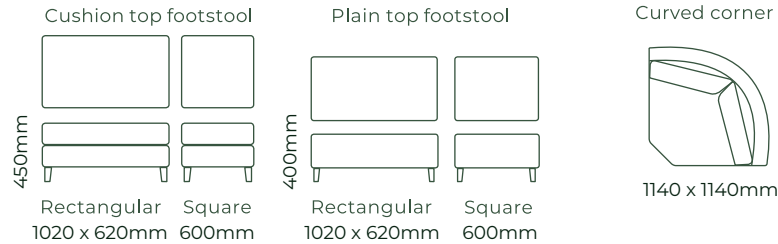

HOW IT WORKS

THE CAMBRIDGE / DIMENSIONS

SOFAS ALL SOFA SIZES AVAILABLE WITH NO ARM, ONE ARM OR TWO ARMS

SOFA BEDS SUITABLE FOR CORNER SETTINGS TOO*3

ACCESSORIES

EXAMPLE SETTINGS WITH MANY OTHER CONFIGURATIONS AVAILABLE

Due to the nature of foam and fabric all furniture dimensions could be +/- 20mm.

*1. In a square corner setting the corner piece is always 'built on' to the smaller piece as standard, but can be purchased separate.

*2. In a curved corner setting, the corner piece is freestanding.

*3. Legs are Wenge as standard, but please refer to your retailer.

*4. Chaise cushion width is always made to match adjoining piece.

*5. Sofa beds have 270mm deep front borders. We use T47 or T27 legs (70mm).