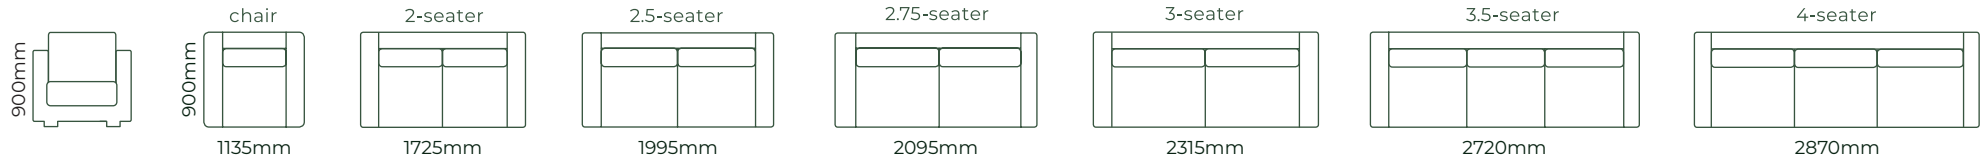

Hand crafted here in New Zealand using excellent quality materials, this design is available as a sofa bed using a high class bi-fold mechanism with a 120mm innerspring mattress.

Model features a 3 Seater Sofa with T10 Wenge timber legs. Finished with our Advance comfort seats and Fine comfort fitted backs.

HOW IT WORKS

THE CAMBRIDGE / DIMENSIONS

SOFAS ALL SOFA SIZES AVAILABLE WITH NO ARM, ONE ARM OR TWO ARMS

SOFA BEDS SUITABLE FOR CORNER SETTINGS TOO*3

ACCESSORIES

EXAMPLE SETTINGS WITH MANY OTHER CONFIGURATIONS AVAILABLE

Due to the nature of foam and fabric all furniture dimensions could be +/- 20mm.

*1. In a square corner setting the corner piece is always 'built on' to the smaller piece as standard, but can be purchased separate.