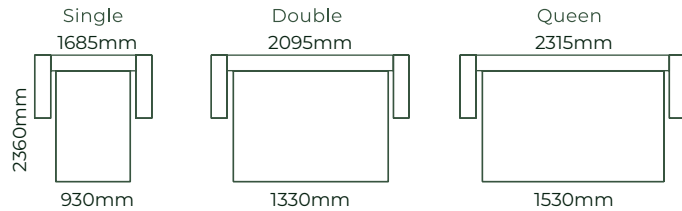

HOW IT WORKS

THE CAMBRIDGE / DIMENSIONS

SOFAS ALL SOFA SIZES AVAILABLE WITH NO ARM, ONE ARM OR TWO ARMS

SOFA BEDS SUITABLE FOR CORNER SETTINGS TOO*3

ACCESSORIES

EXAMPLE SETTINGS WITH MANY OTHER CONFIGURATIONS AVAILABLE

Due to the nature of foam and fabric all furniture dimensions could be +/- 20mm.

*1. In a square corner setting the corner piece is always 'built on' to the smaller piece as standard, but can be purchased separate.