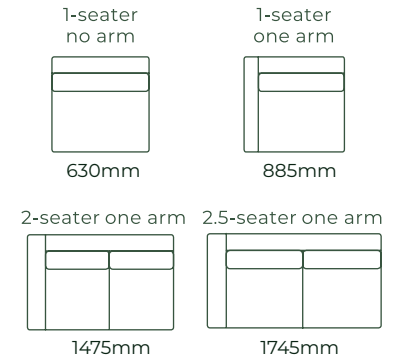

HOW IT WORKS

THE CAMBRIDGE / DIMENSIONS

SOFAS ALL SOFA SIZES AVAILABLE WITH NO ARM, ONE ARM OR TWO ARMS

SOFA BEDS SUITABLE FOR CORNER SETTINGS TOO*3

ACCESSORIES

EXAMPLE SETTINGS WITH MANY OTHER CONFIGURATIONS AVAILABLE

Due to the nature of foam and fabric all furniture dimensions could be +/- 20mm.

*1. In a square corner setting the corner piece is always 'built on' to the smaller piece as standard, but can be purchased separate.