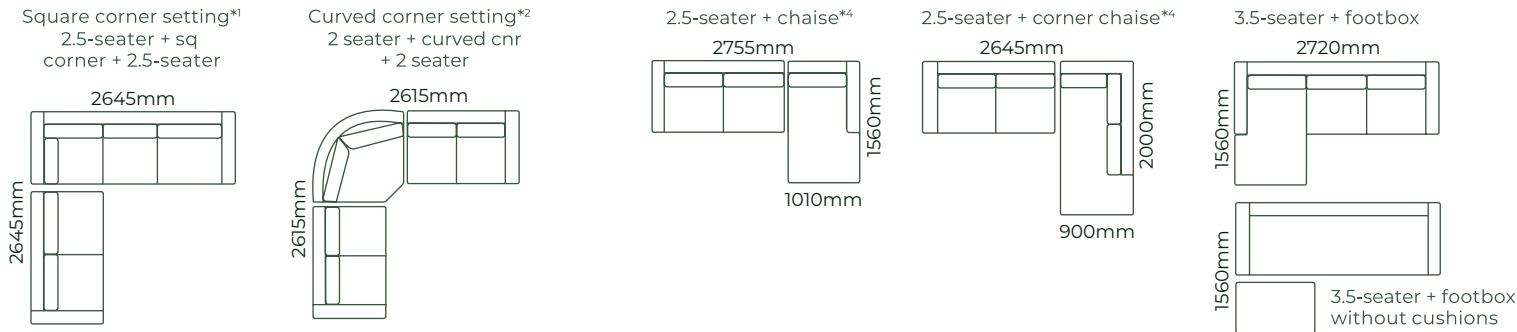

HOW IT WORKS

THE CAMBRIDGE / DIMENSIONS

SOFAS ALL SOFA SIZES AVAILABLE WITH NO ARM, ONE ARM OR TWO ARMS

SOFA BEDS SUITABLE FOR CORNER SETTINGS TOO*3

ACCESSORIES

EXAMPLE SETTINGS WITH MANY OTHER CONFIGURATIONS AVAILABLE

Due to the nature of foam and fabric all furniture dimensions could be +/- 20mm.

*1. In a square corner setting the corner piece is always 'built on' to the smaller piece as standard, but can be purchased separate.

*2. In a curved corner setting, the corner piece is freestanding.

*3. Legs are Wenge as standard, but please refer to your retailer.

*4. Chaise cushion width is always made to match adjoining piece.

*5. Sofa beds have 270mm deep front borders. We use T47 or T27 legs (70mm).