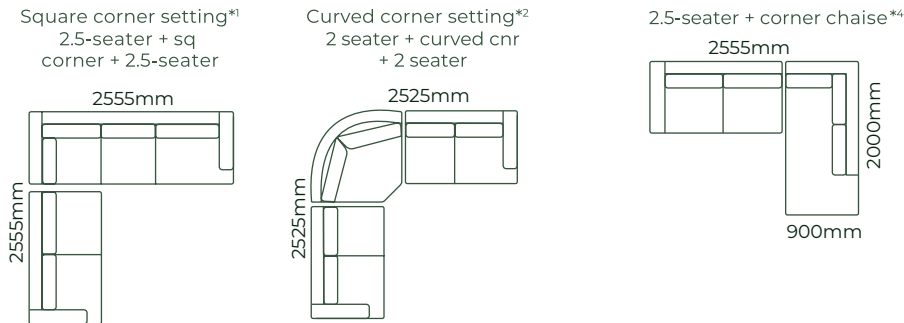

HOW IT WORKS

THE BROOKLYN / DIMENSIONS

SOFAS ALL SOFA SIZES AVAILABLE WITH NO ARM, ONE ARM OR TWO ARMS

SOFA BEDS SUITABLE FOR CORNER SETTINGS TOO*5

ACCESSORIES

EXAMPLE SETTINGS WITH MANY OTHER CONFIGURATIONS AVAILABLE

TIMBER LEG STAINS

METAL LEG COLOUR

Due to the nature of foam and fabric all furniture dimensions could be +/- 20mm.

*1. In a square corner setting the corner piece is always 'built on' to the smaller piece as standard, but can be purchased separate.