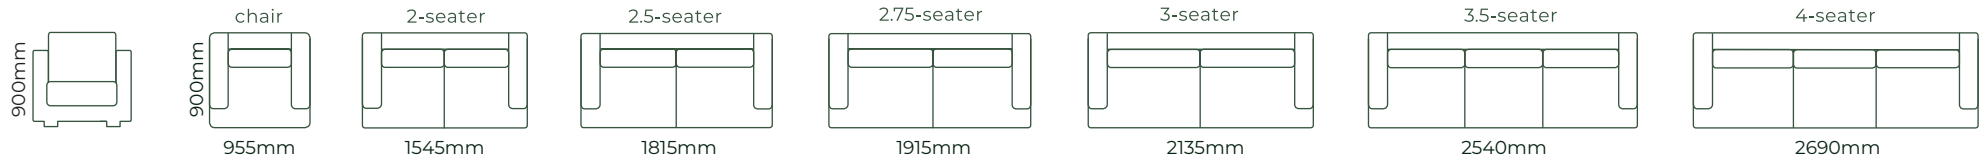

ST.

The Brooklyn

A contemporary, square-arm design featuring back lugs and recessed arms, seamlessly complimenting the decor of any room. Fitted standard with our Advance comfort seats, Fine comfort backs and T4 (90mm high) timber legs*³. The Brooklyn is hand crafted here in New Zealand using excellent quality materials. This design is available as a sofa bed using a high class bi-fold mechanism with a 120mm innerspring mattress.

HOW IT WORKS

THE BROOKLYN / DIMENSIONS

SOFAS ALL SOFA SIZES AVAILABLE WITH NO ARM, ONE ARM OR TWO ARMS

SOFA BEDS SUITABLE FOR CORNER SETTINGS TOO*5

ACCESSORIES

EXAMPLE SETTINGS WITH MANY OTHER CONFIGURATIONS AVAILABLE

TIMBER LEG STAINS

METAL LEG COLOUR

Due to the nature of foam and fabric all furniture dimensions could be +/- 20mm.

*1. In a square corner setting the corner piece is always 'built on' to the smaller piece as standard, but can be purchased separate.