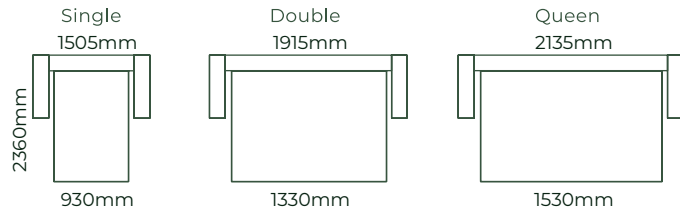

HOW IT WORKS

THE BROOKLYN / DIMENSIONS

SOFAS ALL SOFA SIZES AVAILABLE WITH NO ARM, ONE ARM OR TWO ARMS

SOFA BEDS SUITABLE FOR CORNER SETTINGS TOO*5

ACCESSORIES

EXAMPLE SETTINGS WITH MANY OTHER CONFIGURATIONS AVAILABLE

TIMBER LEG STAINS

METAL LEG COLOUR

Due to the nature of foam and fabric all furniture dimensions could be +/- 20mm.

*1. In a square corner setting the corner piece is always 'built on' to the smaller piece as standard, but can be purchased separate.