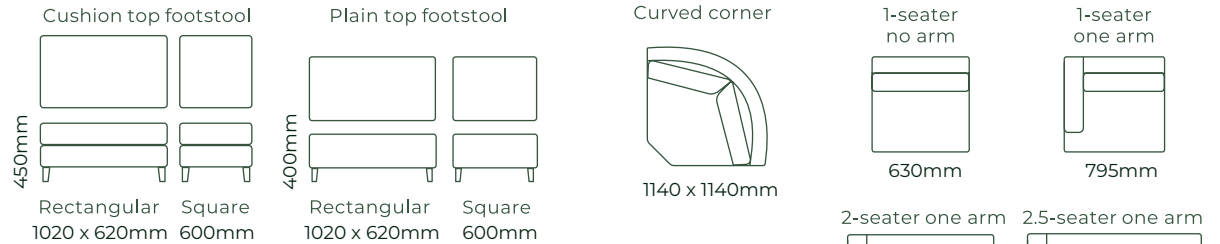

HOW IT WORKS

THE BROOKLYN / DIMENSIONS

SOFAS ALL SOFA SIZES AVAILABLE WITH NO ARM, ONE ARM OR TWO ARMS

SOFA BEDS SUITABLE FOR CORNER SETTINGS TOO*5

ACCESSORIES

EXAMPLE SETTINGS WITH MANY OTHER CONFIGURATIONS AVAILABLE

TIMBER LEG STAINS

METAL LEG COLOUR

Due to the nature of foam and fabric all furniture dimensions could be +/- 20mm.

*1. In a square corner setting the corner piece is always 'built on' to the smaller piece as standard, but can be purchased separate.

*2. In a curved corner setting, the corner piece is freestanding.

*3. Legs are Wenge as standard, but please refer to your retailer.

*4. Chaise cushion width is always made to match adjoining piece.

*5. Sofa beds have 270mm deep front borders. We use T47 or T27 legs (70mm).