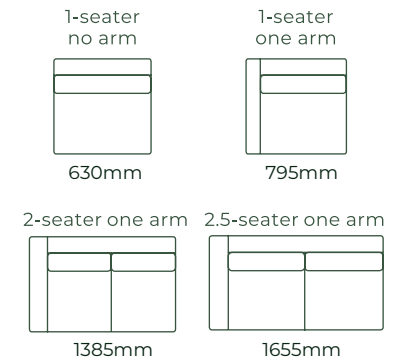

HOW IT WORKS

THE BELLVIEW / DIMENSIONS

SOFAS ALL SOFA SIZES AVAILABLE WITH NO ARM, ONE ARM OR TWO ARMS

SOFA BEDS SUITABLE FOR CORNER SETTINGS TOO*5

ACCESSORIES

EXAMPLE SETTINGS WITH MANY OTHER CONFIGURATIONS AVAILABLE

Due to the nature of foam and fabric all furniture dimensions could be +/- 20mm.

*1. In a square corner setting the corner piece is always 'built on' to the smaller piece as standard, but can be purchased separate.