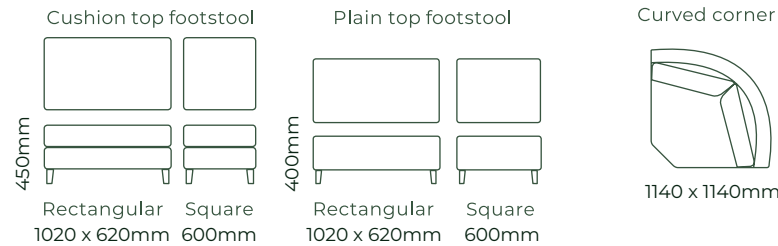

HOW IT WORKS

THE BELLVIEW / DIMENSIONS

SOFAS ALL SOFA SIZES AVAILABLE WITH NO ARM, ONE ARM OR TWO ARMS

SOFA BEDS SUITABLE FOR CORNER SETTINGS TOO*5

ACCESSORIES

EXAMPLE SETTINGS WITH MANY OTHER CONFIGURATIONS AVAILABLE

Due to the nature of foam and fabric all furniture dimensions could be +/- 20mm.

*1. In a square corner setting the corner piece is always 'built on' to the smaller piece as standard, but can be purchased separate.

*2. In a curved corner setting, the corner piece is freestanding.

*3. Legs are Wenge as standard, but please refer to your retailer.

*4. Chaise cushion width is always made to match adjoining piece.

*5. Sofa beds have 270mm deep front borders. We use T47 or T27 legs (70mm).