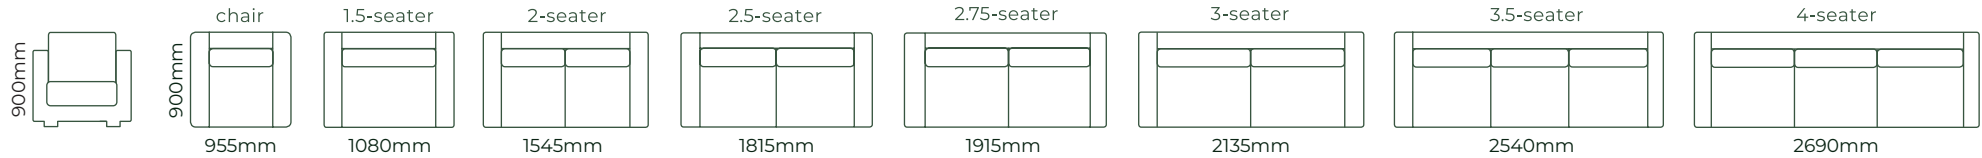

HOW IT WORKS

THE BELLVIEW / DIMENSIONS

SOFAS ALL SOFA SIZES AVAILABLE WITH NO ARM, ONE ARM OR TWO ARMS

SOFA BEDS SUITABLE FOR CORNER SETTINGS TOO*5

ACCESSORIES

EXAMPLE SETTINGS WITH MANY OTHER CONFIGURATIONS AVAILABLE

Due to the nature of foam and fabric all furniture dimensions could be +/- 20mm.

*1. In a square corner setting the corner piece is always 'built on' to the smaller piece as standard, but can be purchased separate.