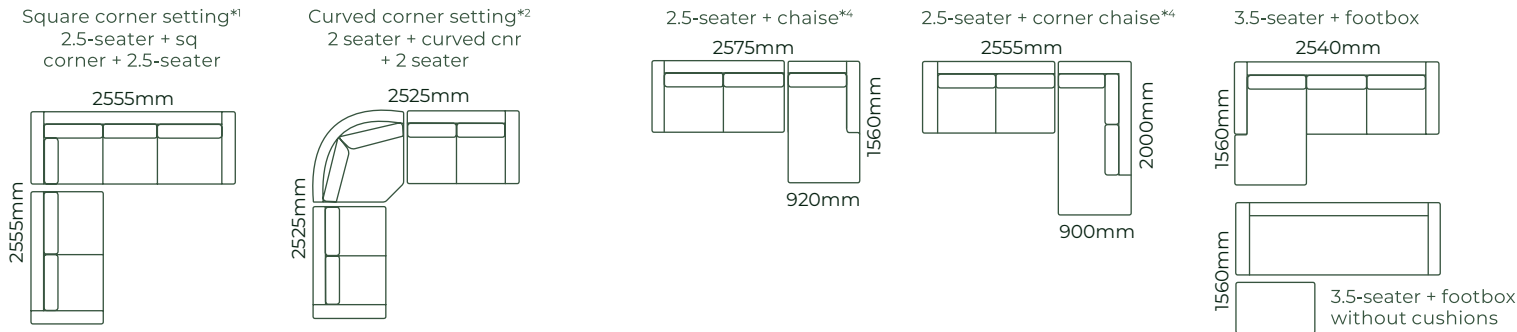

HOW IT WORKS

THE BELLVIEW / DIMENSIONS

SOFAS ALL SOFA SIZES AVAILABLE WITH NO ARM, ONE ARM OR TWO ARMS

SOFA BEDS SUITABLE FOR CORNER SETTINGS TOO*5

ACCESSORIES

EXAMPLE SETTINGS WITH MANY OTHER CONFIGURATIONS AVAILABLE

Due to the nature of foam and fabric all furniture dimensions could be +/- 20mm.

*1. In a square corner setting the corner piece is always 'built on' to the smaller piece as standard, but can be purchased separate.

*2. In a curved corner setting, the corner piece is freestanding.

*3. Legs are Wenge as standard, but please refer to your retailer.

*4. Chaise cushion width is always made to match adjoining piece.

*5. Sofa beds have 270mm deep front borders. We use T47 or T27 legs (70mm).