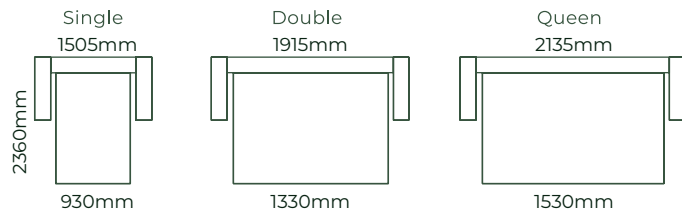

HOW IT WORKS

THE BELLVIEW / DIMENSIONS

SOFAS ALL SOFA SIZES AVAILABLE WITH NO ARM, ONE ARM OR TWO ARMS

SOFA BEDS SUITABLE FOR CORNER SETTINGS TOO*5

ACCESSORIES

EXAMPLE SETTINGS WITH MANY OTHER CONFIGURATIONS AVAILABLE

Due to the nature of foam and fabric all furniture dimensions could be +/- 20mm.

*1. In a square corner setting the corner piece is always 'built on' to the smaller piece as standard, but can be purchased separate.