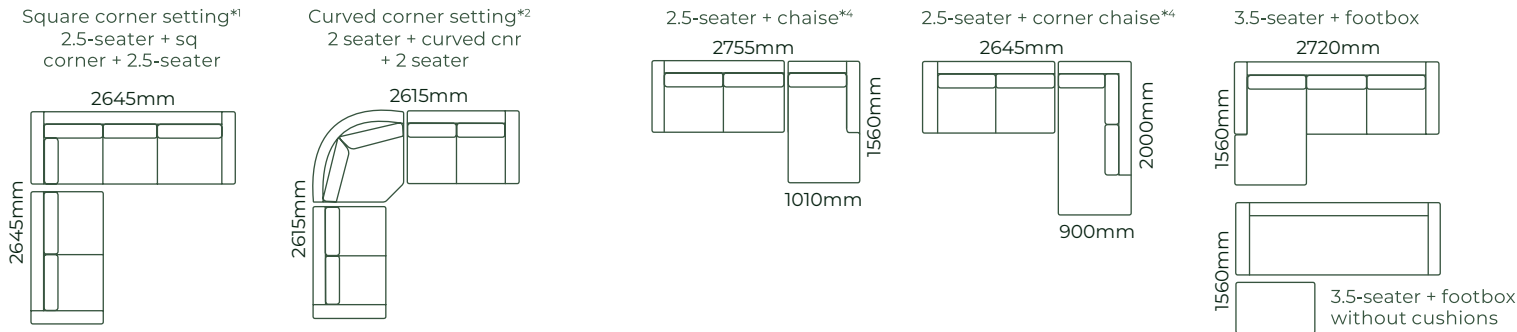

HOW IT WORKS

THE BAYLEY / DIMENSIONS

SOFAS ALL SOFA SIZES AVAILABLE WITH NO ARM, ONE ARM OR TWO ARMS

SOFA BEDS SUITABLE FOR CORNER SETTINGS TOO*5

ACCESSORIES

EXAMPLE SETTINGS WITH MANY OTHER CONFIGURATIONS AVAILABLE

Due to the nature of foam and fabric all furniture dimensions could be +/- 20mm.

*1. In a square corner setting the corner piece is always 'built on' to the smaller piece as standard, but can be purchased separate.

*2. In a curved corner setting, the corner piece is freestanding.

*3. Legs are Wenge as standard, but please refer to your retailer.

*4. Chaise cushion width is always made to match adjoining piece.

*5. Sofa beds have 270mm deep front borders. We use T47 or T27 legs (70mm).