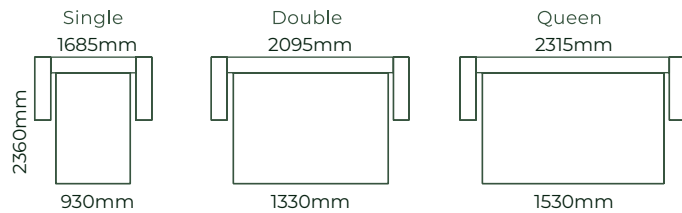

HOW IT WORKS

THE BAYLEY / DIMENSIONS

SOFAS ALL SOFA SIZES AVAILABLE WITH NO ARM, ONE ARM OR TWO ARMS

SOFA BEDS SUITABLE FOR CORNER SETTINGS TOO*5

ACCESSORIES

EXAMPLE SETTINGS WITH MANY OTHER CONFIGURATIONS AVAILABLE

Due to the nature of foam and fabric all furniture dimensions could be +/- 20mm.

*1. In a square corner setting the corner piece is always 'built on' to the smaller piece as standard, but can be purchased separate.