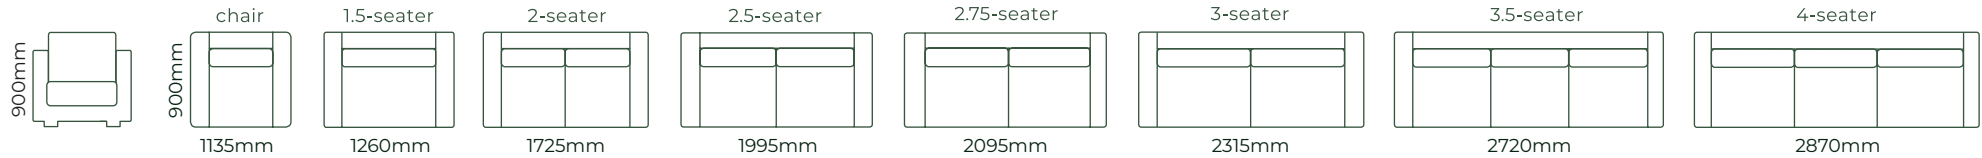

The Bayley

A statement piece; this wide-arm design offers a beautiful structured shape that compliments a range of interior styles. Fitted standard with Advance comfort seats, Fine comfort fitted backs and T13 (90mm high) timber legs*3. The Bayley is hand crafted here in New Zealand using excellent quality materials. This design is available as a sofa bed using a high class bi-fold mechanism with a 120mm innerspring mattress.

HOW IT WORKS

THE BAYLEY / DIMENSIONS

SOFAS ALL SOFA SIZES AVAILABLE WITH NO ARM, ONE ARM OR TWO ARMS

SOFA BEDS SUITABLE FOR CORNER SETTINGS TOO*5

ACCESSORIES

EXAMPLE SETTINGS WITH MANY OTHER CONFIGURATIONS AVAILABLE

Due to the nature of foam and fabric all furniture dimensions could be +/- 20mm.

*1. In a square corner setting the corner piece is always 'built on' to the smaller piece as standard, but can be purchased separate.