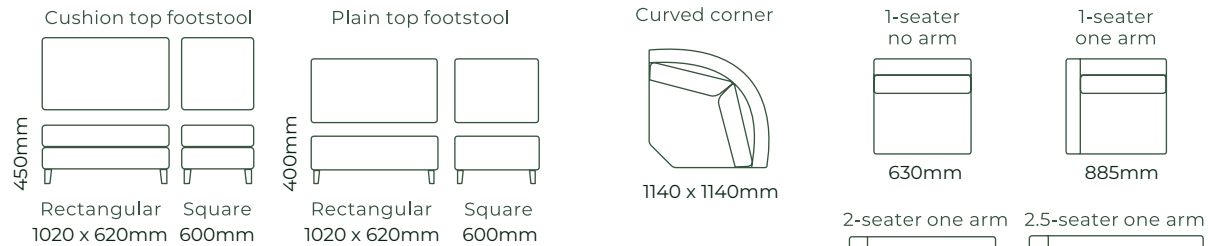

HOW IT WORKS

THE BAYLEY / DIMENSIONS

SOFAS ALL SOFA SIZES AVAILABLE WITH NO ARM, ONE ARM OR TWO ARMS

SOFA BEDS SUITABLE FOR CORNER SETTINGS TOO*5

ACCESSORIES

EXAMPLE SETTINGS WITH MANY OTHER CONFIGURATIONS AVAILABLE

Due to the nature of foam and fabric all furniture dimensions could be +/- 20mm.

*1. In a square corner setting the corner piece is always 'built on' to the smaller piece as standard, but can be purchased separate.

*2. In a curved corner setting, the corner piece is freestanding.

*3. Legs are Wenge as standard, but please refer to your retailer.

*4. Chaise cushion width is always made to match adjoining piece.

*5. Sofa beds have 270mm deep front borders. We use T47 or T27 legs (70mm).