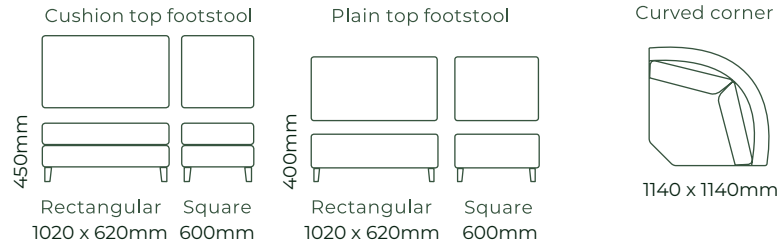

HOW IT WORKS

THE AVON / DIMENSIONS

SOFAS ALL SOFA SIZES AVAILABLE WITH NO ARM, ONE ARM OR TWO ARMS

SOFA BEDS SUITABLE FOR CORNER SETTINGS TOO*5

ACCESSORIES

EXAMPLE SETTINGS WITH MANY OTHER CONFIGURATIONS AVAILABLE

Due to the nature of foam and fabric all furniture dimensions could be +/- 20mm.

*1. In a square corner setting the corner piece is always 'built on' to the smaller piece as standard, but can be purchased separate.

*2. The corner piece is freestanding.

*3. Legs are Wenge as standard, but please refer to your retailer.

*4. Chaise cushion width is always made to match adjoining piece.

*5. Sofa beds have 270mm deep front borders. We use T47 or T27 legs (70mm).