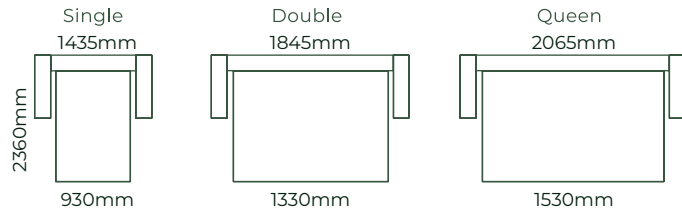

HOW IT WORKS

THE AVON / DIMENSIONS

SOFAS ALL SOFA SIZES AVAILABLE WITH NO ARM, ONE ARM OR TWO ARMS

SOFA BEDS SUITABLE FOR CORNER SETTINGS TOO*5

ACCESSORIES

EXAMPLE SETTINGS WITH MANY OTHER CONFIGURATIONS AVAILABLE

Due to the nature of foam and fabric all furniture dimensions could be +/- 20mm.

*1. In a square corner setting the corner piece is always 'built on' to the smaller piece as standard, but can be purchased separate.