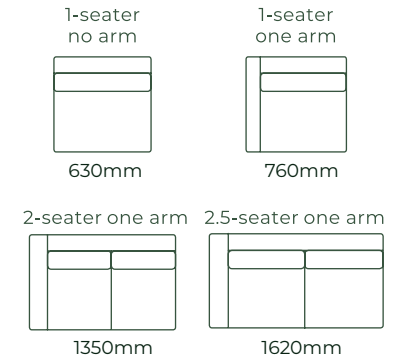

HOW IT WORKS

THE AVON / DIMENSIONS

SOFAS ALL SOFA SIZES AVAILABLE WITH NO ARM, ONE ARM OR TWO ARMS

SOFA BEDS SUITABLE FOR CORNER SETTINGS TOO*5

ACCESSORIES

EXAMPLE SETTINGS WITH MANY OTHER CONFIGURATIONS AVAILABLE

Due to the nature of foam and fabric all furniture dimensions could be +/- 20mm.

*1. In a square corner setting the corner piece is always 'built on' to the smaller piece as standard, but can be purchased separate.