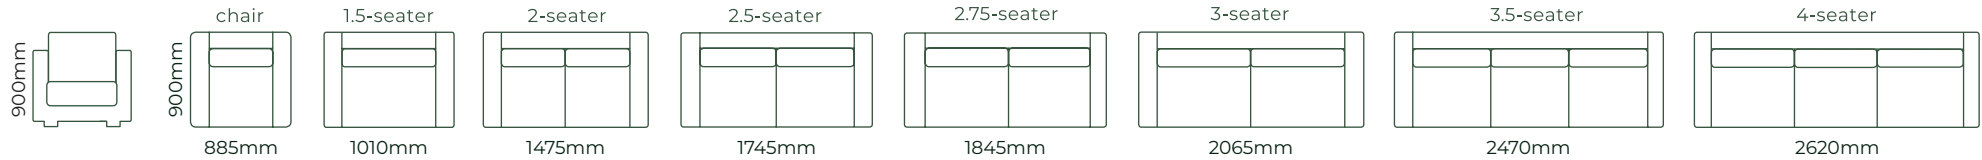

HOW IT WORKS

THE AVON / DIMENSIONS

SOFAS ALL SOFA SIZES AVAILABLE WITH NO ARM, ONE ARM OR TWO ARMS

SOFA BEDS SUITABLE FOR CORNER SETTINGS TOO*5

ACCESSORIES

EXAMPLE SETTINGS WITH MANY OTHER CONFIGURATIONS AVAILABLE

Due to the nature of foam and fabric all furniture dimensions could be +/- 20mm.

*1. In a square corner setting the corner piece is always 'built on' to the smaller piece as standard, but can be purchased separate.