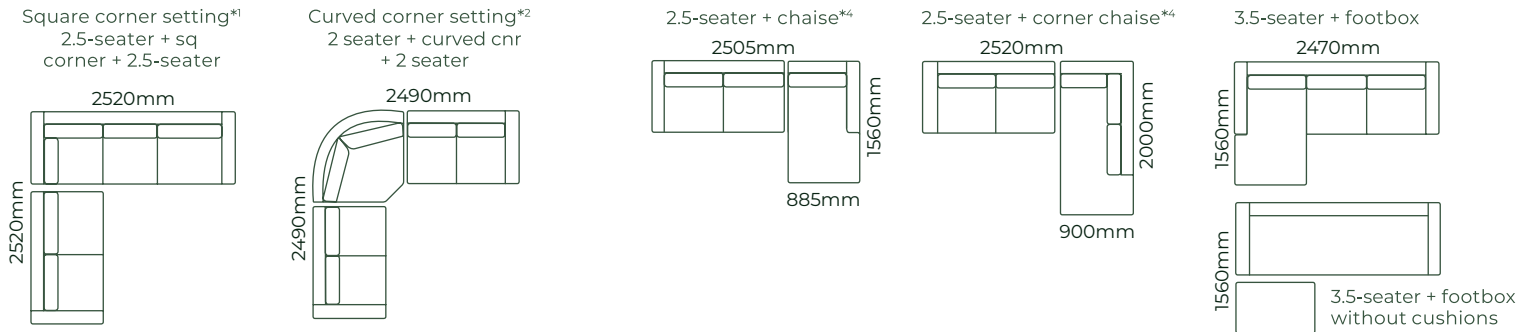

HOW IT WORKS

THE AVON / DIMENSIONS

SOFAS ALL SOFA SIZES AVAILABLE WITH NO ARM, ONE ARM OR TWO ARMS

SOFA BEDS SUITABLE FOR CORNER SETTINGS TOO*5

ACCESSORIES

EXAMPLE SETTINGS WITH MANY OTHER CONFIGURATIONS AVAILABLE

Due to the nature of foam and fabric all furniture dimensions could be +/- 20mm.

*1. In a square corner setting the corner piece is always 'built on' to the smaller piece as standard, but can be purchased separate.

*2. The corner piece is freestanding.

*3. Legs are Wenge as standard, but please refer to your retailer.

*4. Chaise cushion width is always made to match adjoining piece.

*5. Sofa beds have 270mm deep front borders. We use T47 or T27 legs (70mm).