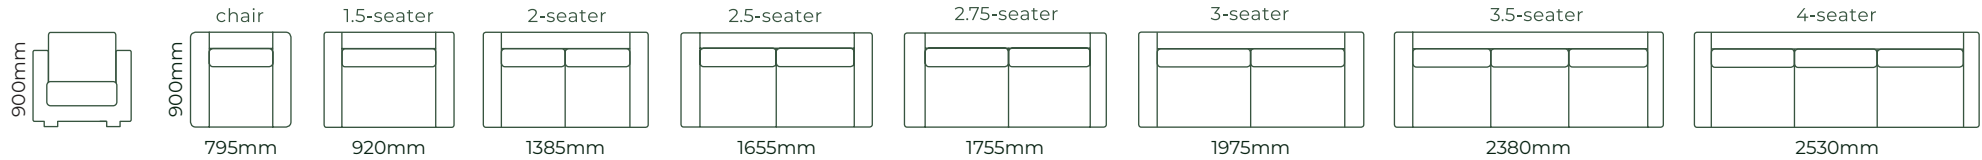

HOW IT WORKS

THE AUBREY / DIMENSIONS

SOFAS ALL SOFA SIZES AVAILABLE WITH NO ARM, ONE ARM OR TWO ARMS

SOFA BEDS SUITABLE FOR CORNER SETTINGS TOO*6

ACCESSORIES

EXAMPLE SETTINGS WITH MANY OTHER CONFIGURATIONS AVAILABLE

Due to the nature of foam and fabric all furniture dimensions could be +/- 20mm.

*1. In a square corner setting the corner piece is always 'built on' to the smaller piece as standard, but can be purchased separate.