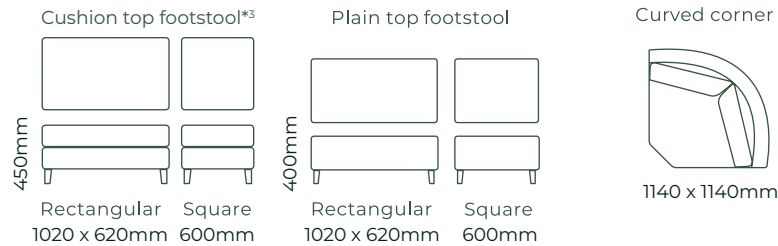

HOW IT WORKS

THE AUBREY / DIMENSIONS

SOFAS ALL SOFA SIZES AVAILABLE WITH NO ARM, ONE ARM OR TWO ARMS

SOFA BEDS SUITABLE FOR CORNER SETTINGS TOO*6

ACCESSORIES

EXAMPLE SETTINGS WITH MANY OTHER CONFIGURATIONS AVAILABLE

Due to the nature of foam and fabric all furniture dimensions could be +/- 20mm.

*1. In a square corner setting the corner piece is always 'built on' to the smaller piece as standard, but can be purchased separate.