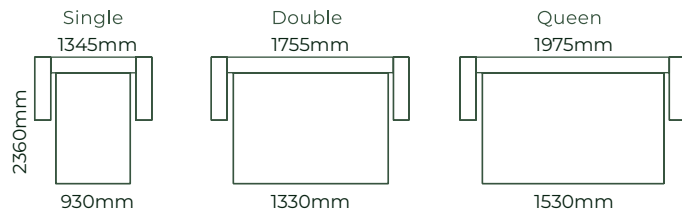

HOW IT WORKS

THE AUBREY / DIMENSIONS

SOFAS ALL SOFA SIZES AVAILABLE WITH NO ARM, ONE ARM OR TWO ARMS

SOFA BEDS SUITABLE FOR CORNER SETTINGS TOO*6

ACCESSORIES

EXAMPLE SETTINGS WITH MANY OTHER CONFIGURATIONS AVAILABLE

Due to the nature of foam and fabric all furniture dimensions could be +/- 20mm.

*1. In a square corner setting the corner piece is always 'built on' to the smaller piece as standard, but can be purchased separate.