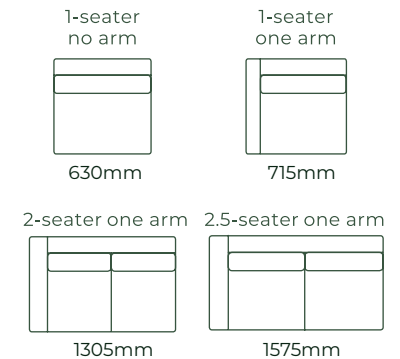

HOW IT WORKS

THE AUBREY / DIMENSIONS

SOFAS ALL SOFA SIZES AVAILABLE WITH NO ARM, ONE ARM OR TWO ARMS

SOFA BEDS SUITABLE FOR CORNER SETTINGS TOO*6

ACCESSORIES

EXAMPLE SETTINGS WITH MANY OTHER CONFIGURATIONS AVAILABLE

Due to the nature of foam and fabric all furniture dimensions could be +/- 20mm.

*1. In a square corner setting the corner piece is always 'built on' to the smaller piece as standard, but can be purchased separate.