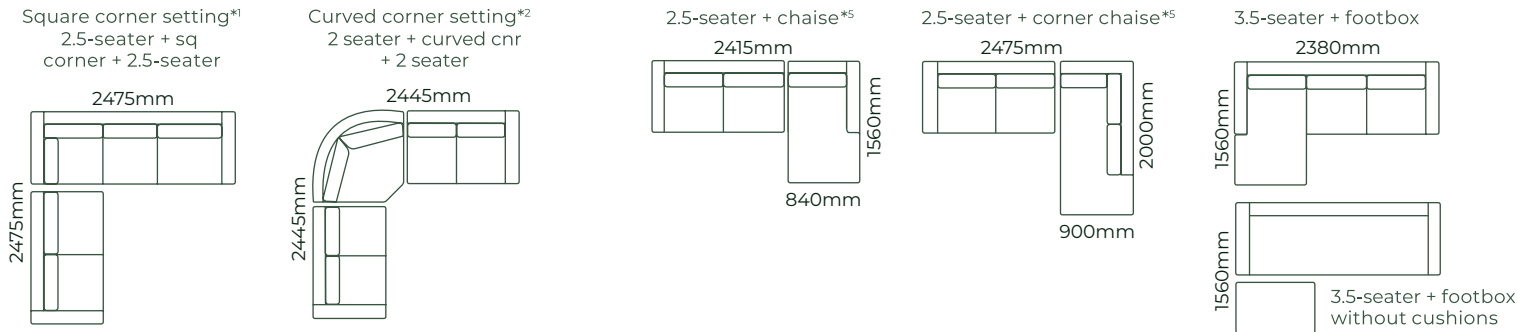

HOW IT WORKS

THE AUBREY / DIMENSIONS

SOFAS ALL SOFA SIZES AVAILABLE WITH NO ARM, ONE ARM OR TWO ARMS

SOFA BEDS SUITABLE FOR CORNER SETTINGS TOO*6

ACCESSORIES

EXAMPLE SETTINGS WITH MANY OTHER CONFIGURATIONS AVAILABLE

Due to the nature of foam and fabric all furniture dimensions could be +/- 20mm.

*1. In a square corner setting the corner piece is always 'built on' to the smaller piece as standard, but can be purchased separate.