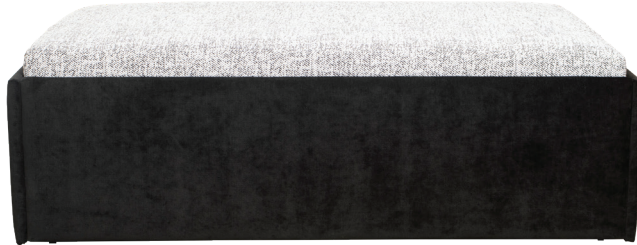

# ALTO OTTOMAN SOFA BED

A small footprint, long sleep surface and takes up less room than conventional sofa beds. Uses a classic drawer type mechanism designed in Belgium.

**TO OPEN:** Pull forward from front board all the way until mechanism is completely opened. Unfold the seat cushion. Unfold the head rest cushion.

## THE OTTOMAN

- **Cushions:** Foam seat cushions fixed onto mechanism
- **Overall height:** 460 mm

## THE BED

Head to toe wooden slats, prevents roll together and partner disturbance

- **Sleeping height:** 320 mm
- **Mattress:** Foam
- **Sizes available:** Single, Double and Queen