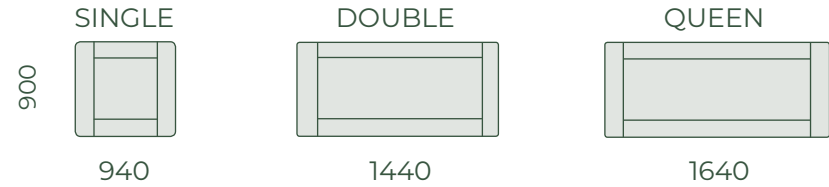

# ALTO OTTOMAN SOFA BED

A small footprint, long sleep surface and takes up less room than conventional sofa beds. Uses a classic drawer type mechanism designed in Belgium.

**TO OPEN:** Pull forward from front board all the way until mechanism is completely opened. Unfold the seat cushion. Unfold the head rest cushion.

## THE OTTOMAN

- **Cushions:** Foam seat cushions fixed onto mechanism
- **Overall height:** 460 mm

## THE BED

Head to toe wooden slats, prevents roll together and partner disturbance

- **Sleeping height:** 320 mm
- **Mattress:** Foam
- **Sizes available:** Single, Double and Queen