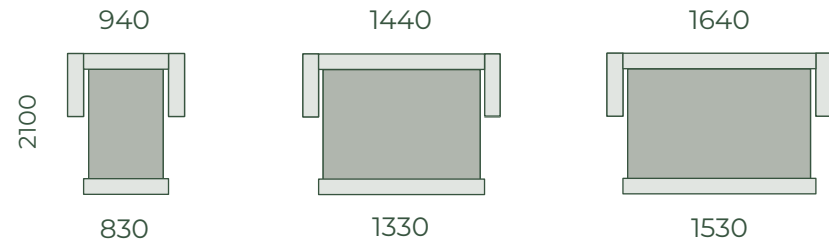

# ALTO OTTOMAN SOFA BED

A small footprint, long sleep surface and takes up less room than conventional sofa beds. Uses a classic drawer type mechanism designed in Belgium.

**TO OPEN:** Pull forward from front board all the way until mechanism is completely opened. Unfold the seat cushion. Unfold the head rest cushion.

## THE OTTOMAN

- **Cushions:** Foam seat cushions fixed onto mechanism
- **Overall height:** 460 mm

## THE BED

Head to toe wooden slats, prevents roll together and partner disturbance

- **Sleeping height:** 320 mm
- **Mattress:** Foam
- **Sizes available:** Single, Double and Queen