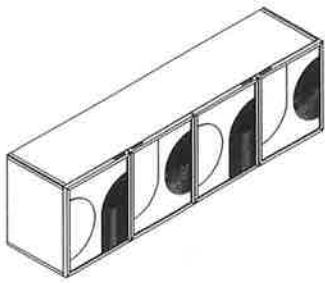

Assembly Instruction MAGI-SB200-01

A: Magik sideboard x1

B: Legs x2

C: Middle Legs x1

D: Bolt M8*50mm x4

E: Bolt M8*20mm x6

F: Spring Washer M8*14 x10

G: Flat Washer M8*16 x10

H: Allen key M4 x1

STEP 1

STEP 2

FINISH