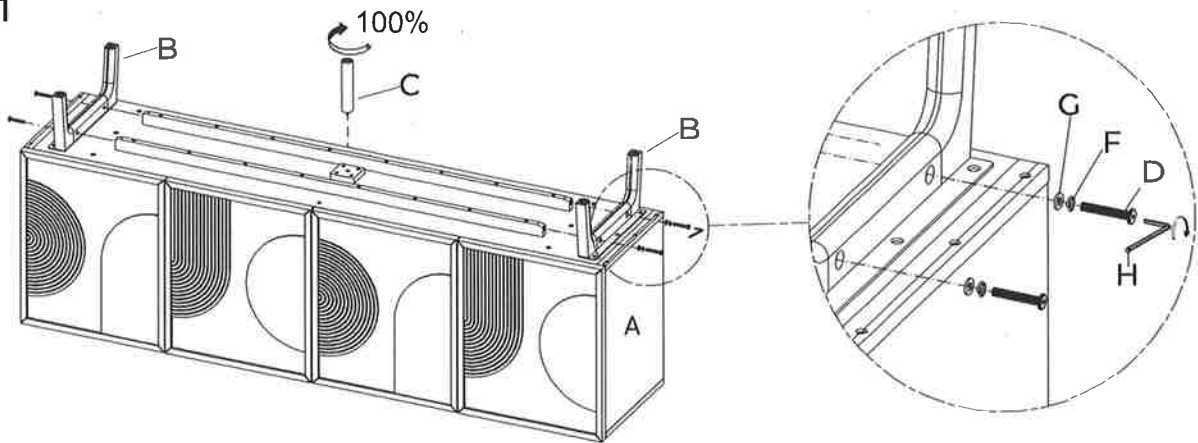

Assembly Instruction MAGI-SB200-01

A: Magik sideboard x1

B: Legs x2

C: Middle Legs x1

D: Bolt M8*50mm x4

E: Bolt M8*20mm x6

F: Spring Washer M8*14 x10

G: Flat Washer M8*16 x10

H: Allen key M4 x1

STEP 1

STEP 2

FINISH