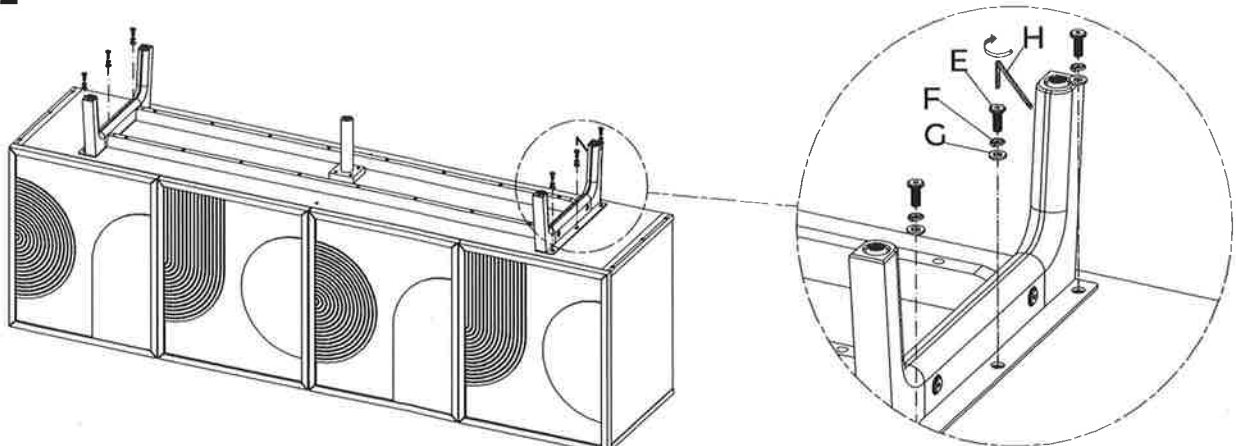

Assembly Instruction MAGI-SB200-01

A: Magik sideboard x1

B: Legs x2

C: Middle Legs x1

D: Bolt M8*50mm x4

E: Bolt M8*20mm x6

F: Spring Washer M8*14 x10

G: Flat Washer M8*16 x10

H: Allen key M4 x1

STEP 1

STEP 2

FINISH