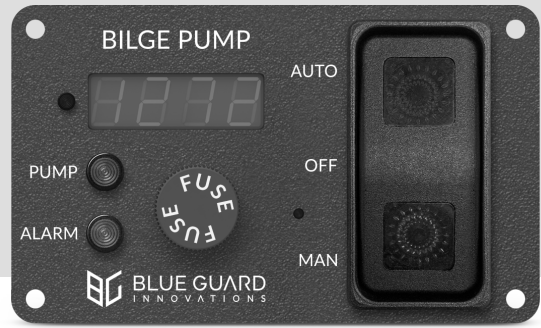

BG-CP-A Panel Template

Advanced Control Panel

PANEL CUTOUT TEMPLATE

Note: Measurements are in inches. For accurate 1:1 measurements, do not scale when printing (100%).