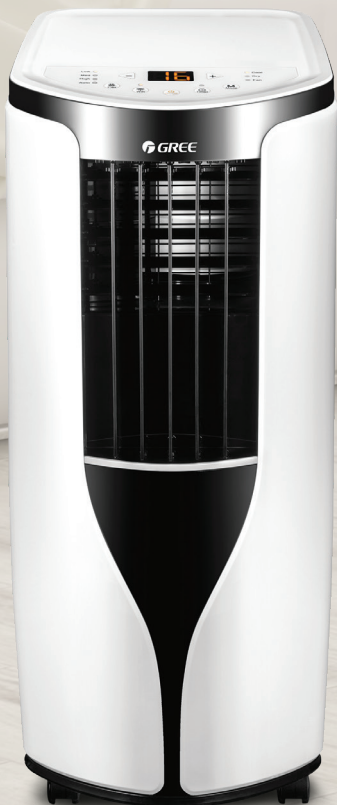

SHINY

PORTABLE AIR CONDITIONER

GREE's range of **Shiny** portable air conditioners are the perfect option for staying comfortable while enjoying all that summer has to offer. These high-performance air conditioners can cool spaces ranging from 250 to 350 square feet while remaining light enough to be moved from room to room when you need it.

R410A
ENVIRONMENTALLY FRIENDLY

EVAPORATIVE DEHUMIDIFIER

OMNIDIRECTIONAL CASTORS

DIGITAL THERMOSTAT

SELF-DIAGNOSTIC

MULTIFUNCTION REMOTE CONTROL

AUTO-RESTART

3-SPEED FAN

PROGRAMMABLE TIMER

ADJUSTABLE 4-WAY LOUVER

AUTO DEFROSTING

DIRECT-TO-DRAIN OPTION*

AUTOMATIC OPERATION

SLEEP MODE

WASHABLE DUST FILTER

3-IN-1 UNIT

USER-FRIENDLY DESIGN

Easy-to-use control panel with electronic buttons and easy-to-read digital LED display; innovative vertical air outlet design; two-way air oscillation for wide air distribution; concealed housing for remote control on back.