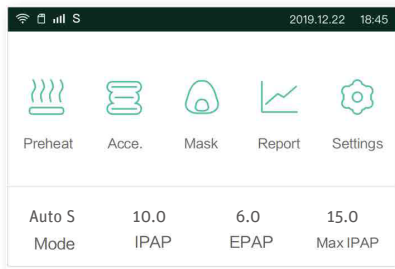

RAMP

The ramp time ranges from 0 to 60 minutes

SOUND PRESSURE LEVEL

< 26 dB, when the device is working at the pressure of 10 cmH₂O

THE FORM AND THE DIMENSIONS OF THE PATIENT CONNECTION PORT

The 22 mm conical air outlet complies with ISO 5356-1

Luna G3 Heated Tubing

Ultra Modern Design with a User Friendly Interface

Easy access to frequently used features.

Accessory and supply reminders keep your treatment on track.

Clock, Temperature and Humidity Monitor on stand-by for convenience.