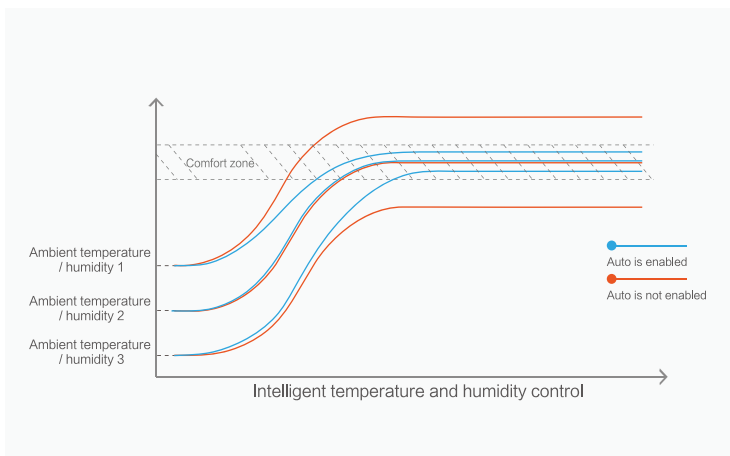

Pre-Heat Feature

The G3 series has a pre-heat feature to warm your humidifier water up for ultimate comfort.

Integrated Heated Tubing with

intelligent Auto Humidity control allows G3 maximum moisture while ensuring rain out in the tubing is not an issue.