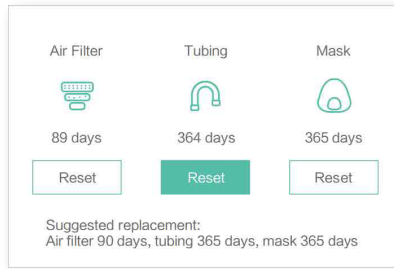

RAMP

The ramp time ranges from 0 to 60 minutes

SOUND PRESSURE LEVEL

< 26 dB, when the device is working at the pressure of 10 cmH₂O

THE FORM AND THE DIMENSIONS OF THE PATIENT CONNECTION PORT

The 22 mm conical air outlet complies with ISO 5356-1

Replacement Part Numbers

LG31020

Luna G3 Air Filter

LG34510

Luna G3 Water Chamber

LG3B

Luna G3 Carry Bag

LG3HT

Luna G3 Heated Tubing

Ultra Modern Design with a User Friendly Interface

Easy access to frequently used features.

Accessory and supply reminders keep your treatment on track.

Clock, Temperature and Humidity Monitor on stand-by for convenience.