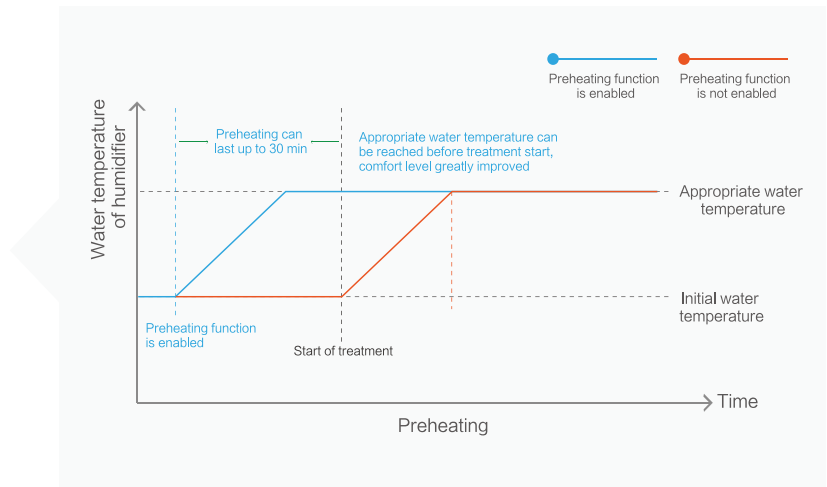

Luna G3 Heated Tubing

Ultra Modern Design with a User Friendly Interface

Easy access to frequently used features.

Accessory and supply reminders keep your treatment on track.

Clock, Temperature and Humidity Monitor on stand-by for convenience.

Pre-Heat Feature

The G3 series has a pre-heat feature to warm your humidifier water up for ultimate comfort.

Integrated Heated Tubing with

intelligent Auto Humidity control allows G3 maximum moisture while ensuring rain out in the tubing is not an issue.

Data Transfer

Auto Ramp

New auto ramp feature senses when the user falls asleep and will adjust ramp time appropriately.